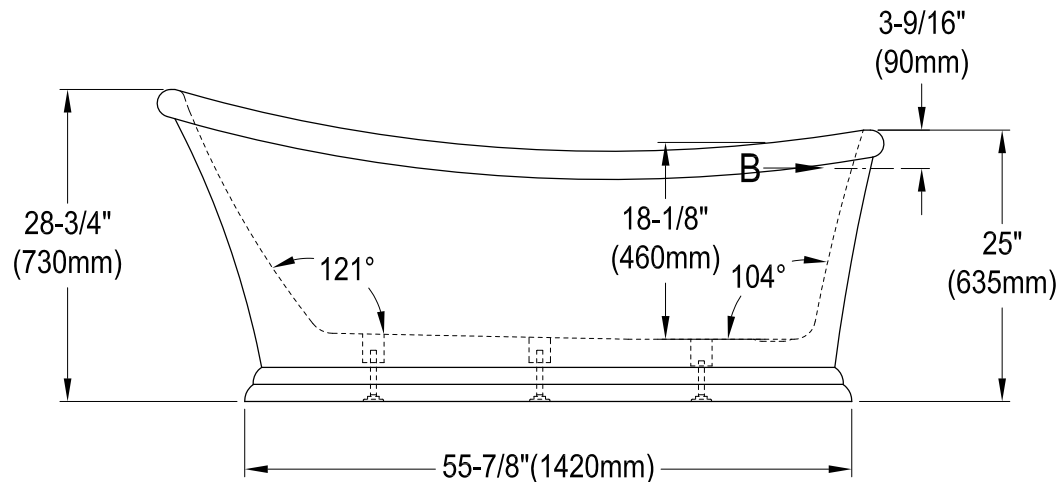

# VTSS672929

67" Acrylic Pedestal Tub with Drain

M14 x 120 (3 pcs)  
M14 x 95 (2 pcs)

## Drain Hole Size

Scale (3:1)

## View B

Scale (3:1)

Section A-A