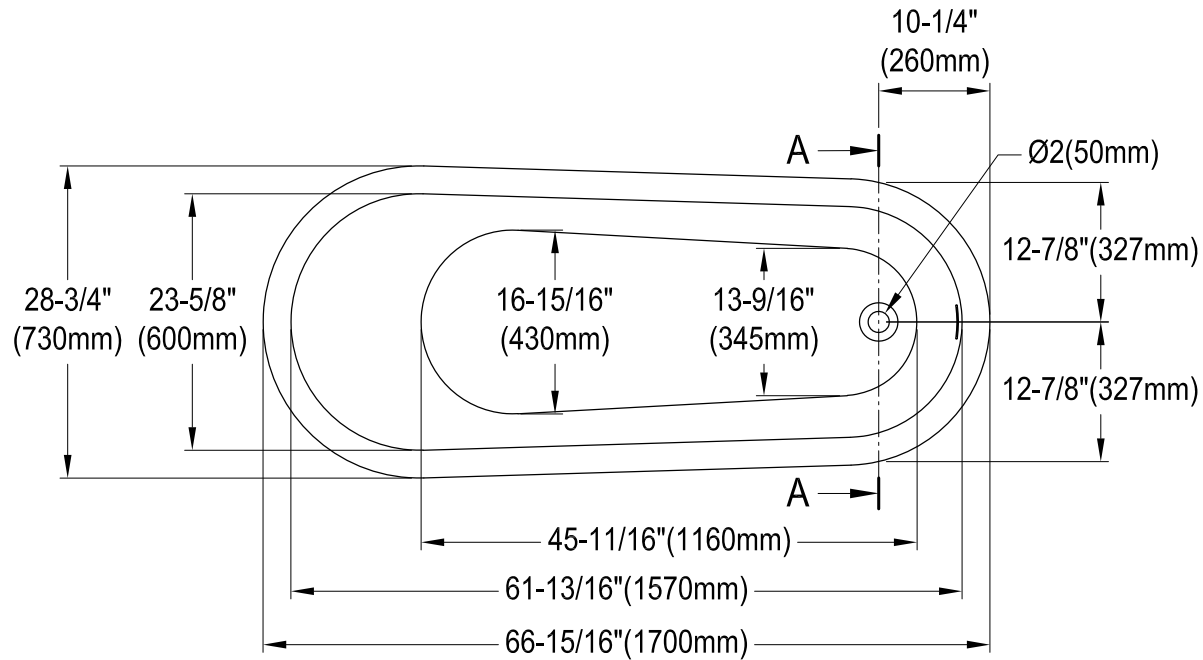

# VTSS672929

67" Acrylic Pedestal Tub with Drain

M14 x 120 (3 pcs)  
M14 x 95 (2 pcs)

## Drain Hole Size

Scale (3:1)

## View B

Scale (3:1)

Section A-A