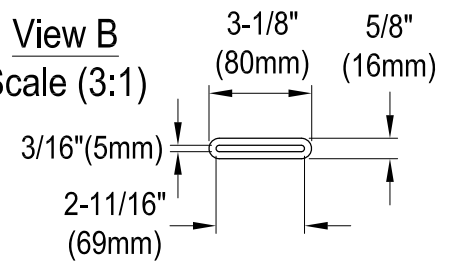

# VTSS672929

67" Acrylic Pedestal Tub with Drain

M14 x 120 (3 pcs)  
M14 x 95 (2 pcs)

## Drain Hole Size

Scale (3:1)

## View B

Scale (3:1)

Section A-A