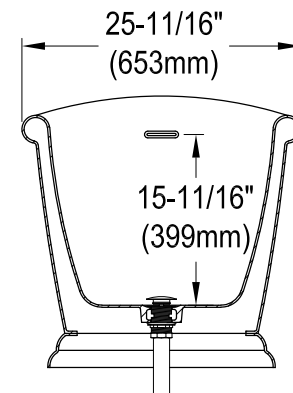

# VTSS672929

67" Acrylic Pedestal Tub with Drain

M14 x 120 (3 pcs)  
M14 x 95 (2 pcs)

## Drain Hole Size

Scale (3:1)

## View B

Scale (3:1)

Section A-A