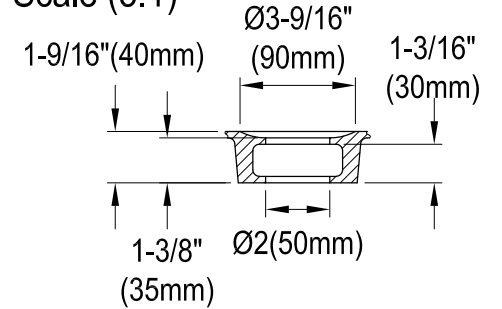

# VTSS672929

67" Acrylic Pedestal Tub with Drain

M14 x 120 (3 pcs)  
M14 x 95 (2 pcs)

## Drain Hole Size

Scale (3:1)

## View B

Scale (3:1)

Section A-A