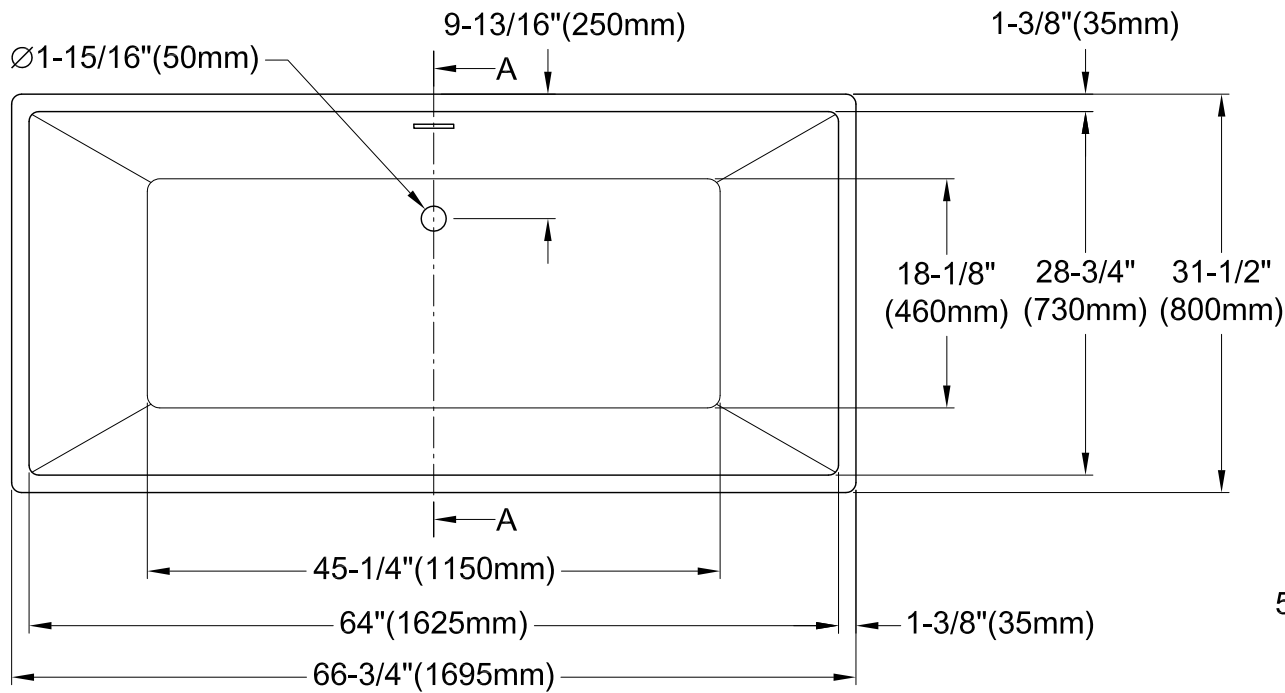

VTSQ673224

67" Acrylic Tub With Overflow & Pop-up Drain

M14 x 120 (4 pcs)
M14 x 100 (1 pc)