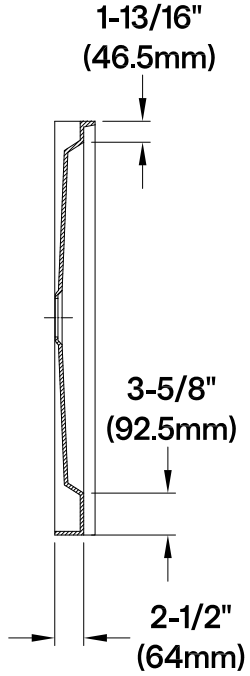

VTSB60364TC

60" Acrylic Shower Base

Section B-B

Section A-A