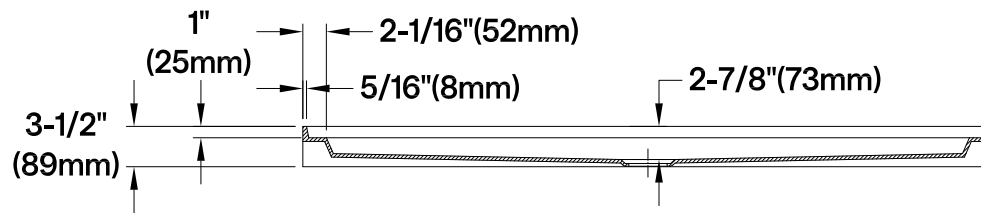

VTSB60364TC

60" Acrylic Shower Base

Section B-B

Section A-A