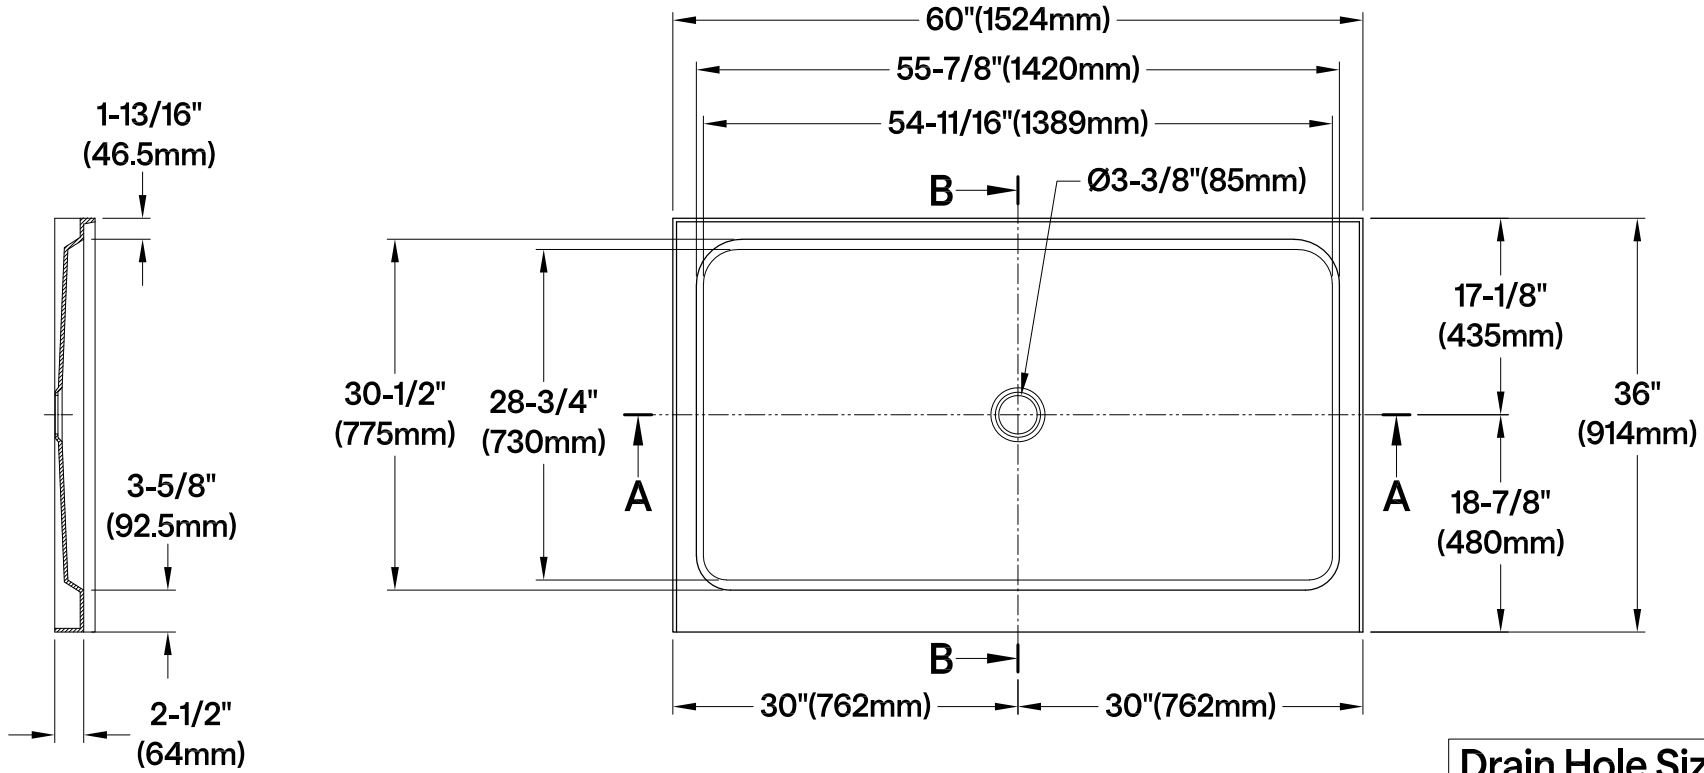

VTSB60364TC

60" Acrylic Shower Base

Section B-B

Section A-A