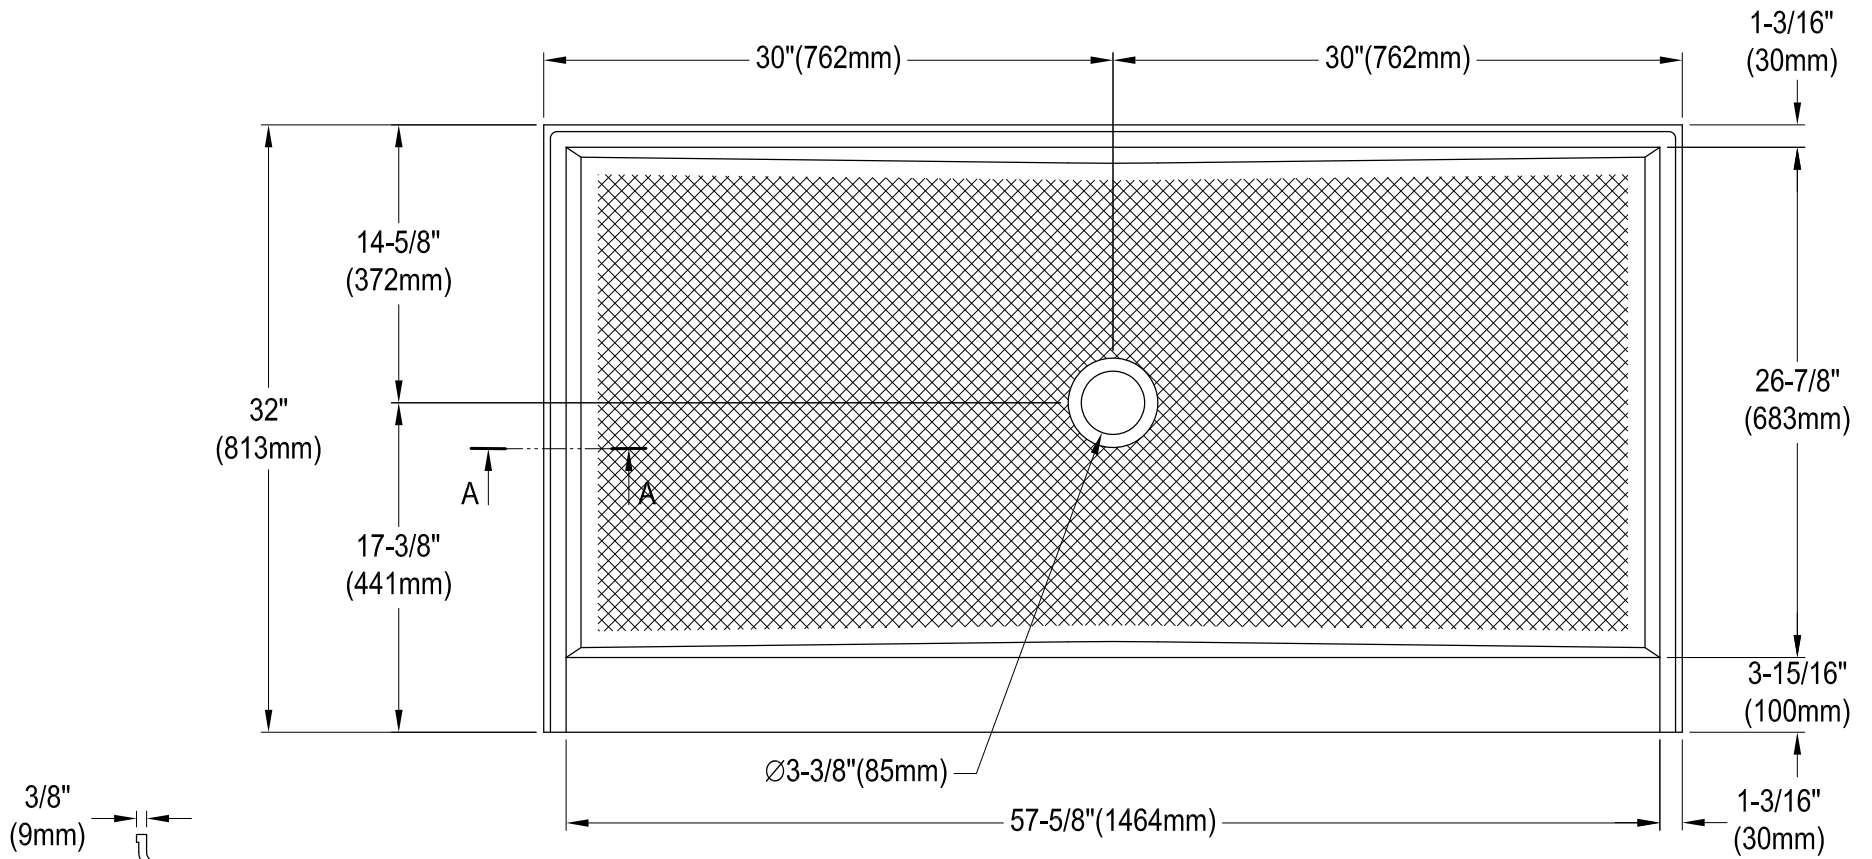

# VTSB60326C

Acrylic Anti-Skid Shower Base With Center Drain Hole

Section A-A  
(Scale 1.5:1)