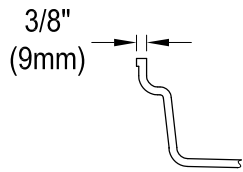

# VTSB60326C

Acrylic Anti-Skid Shower Base With Center Drain Hole

Section A-A  
(Scale 1.5:1)