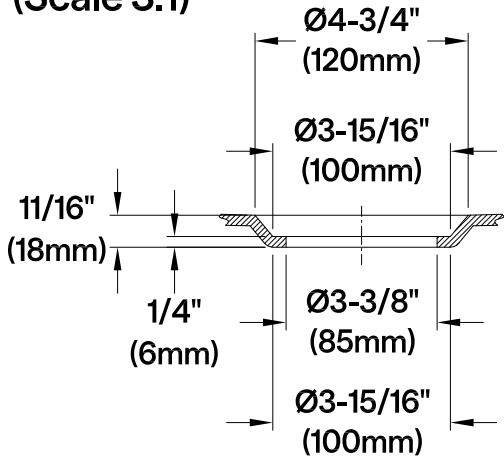

VTSB39385C

38.5" Anti-skid Acrylic Shower Base

Drain Hole Size

(Scale 3:1)

Detail C

(Scale 3:1)

Section B-B

Section A-A