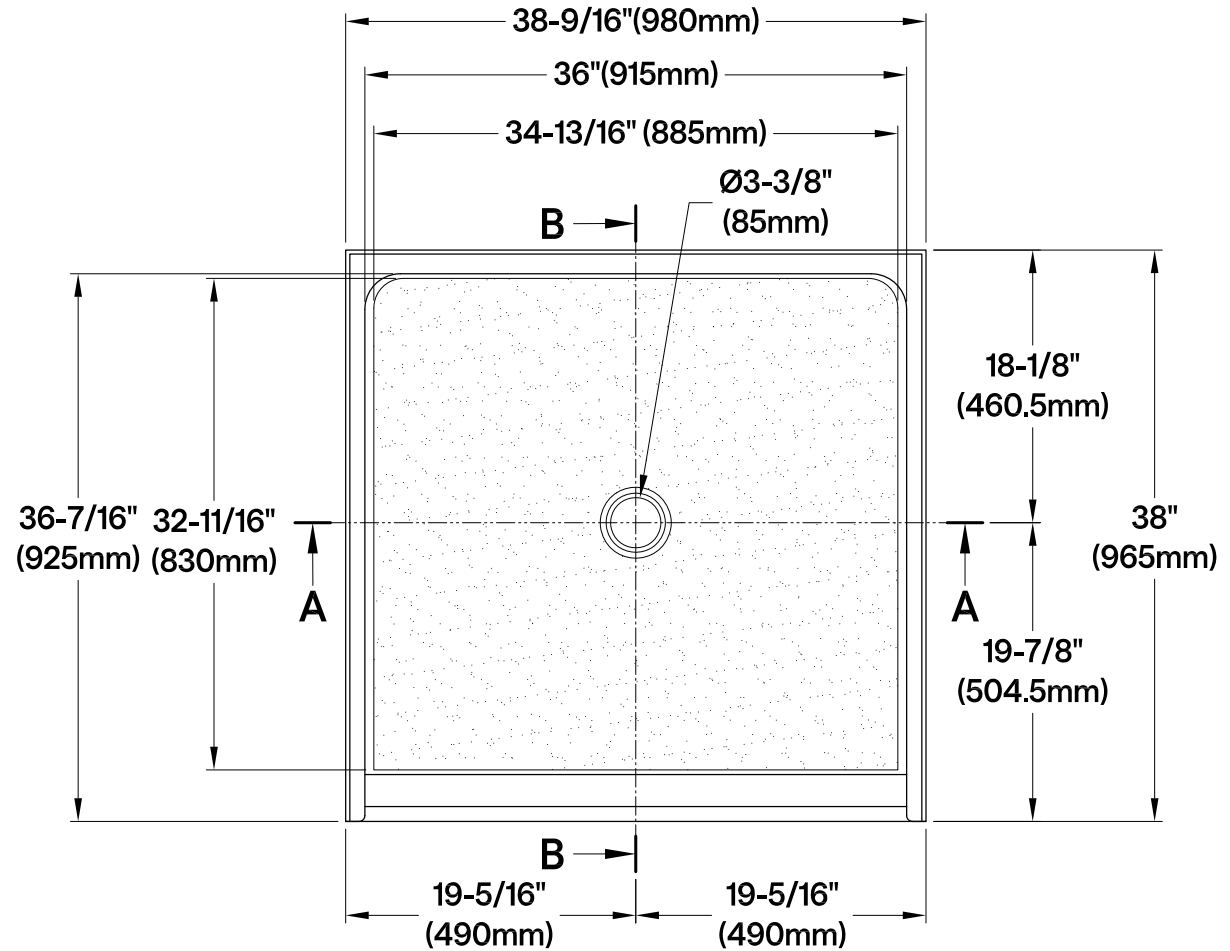

VTSB39385C

38.5" Anti-skid Acrylic Shower Base

Drain Hole Size

(Scale 3:1)

Detail C

(Scale 3:1)

Section B-B

Section A-A