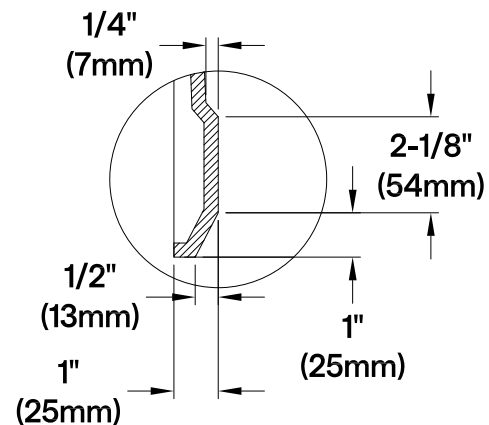

VTSB39385C

38.5" Anti-skid Acrylic Shower Base

Drain Hole Size

(Scale 3:1)

Detail C

(Scale 3:1)

Section B-B

Section A-A