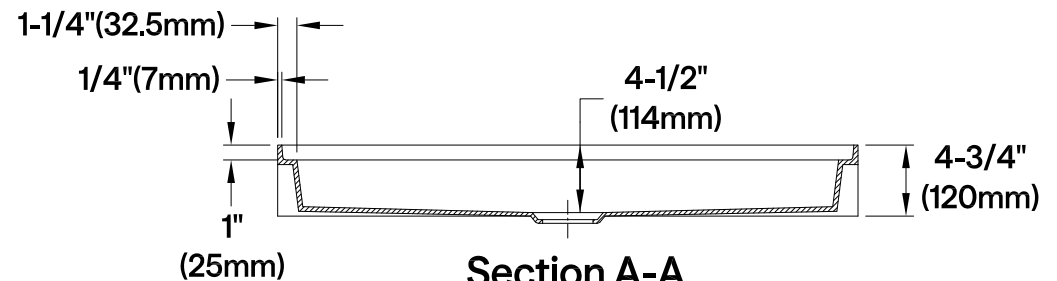

VTSB39385C

38.5" Anti-skid Acrylic Shower Base

Drain Hole Size

(Scale 3:1)

Detail C

(Scale 3:1)

Section B-B

Section A-A