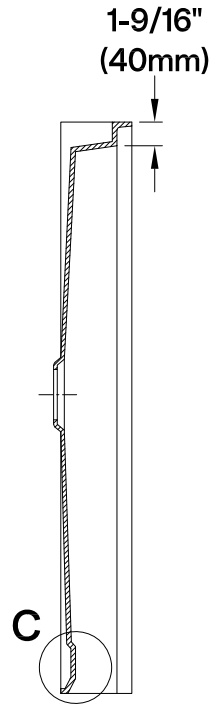

VTSB39385C

38.5" Anti-skid Acrylic Shower Base

Drain Hole Size

(Scale 3:1)

Detail C

(Scale 3:1)

Section B-B

Section A-A