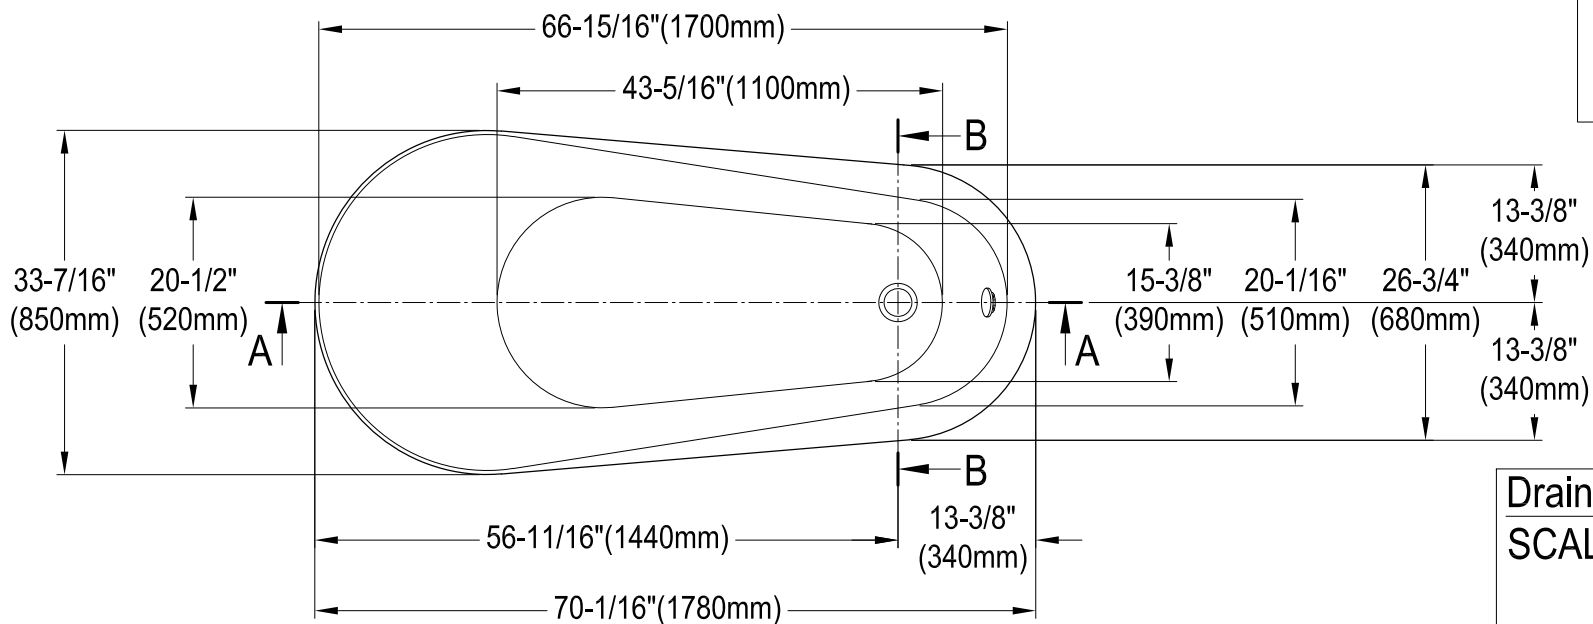

VTRS723432SA

70" Acrylic Freestanding Tub with Drain

M12 x 60 (6 pcs)

Drain Hole Size
SCALE (3:1)

Section B-B