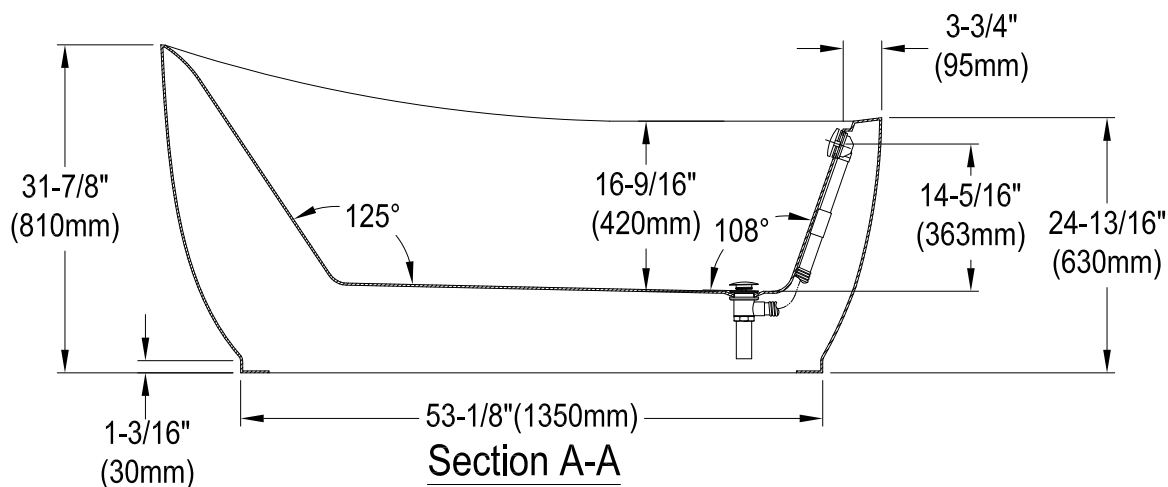

VTRS723432SA

70" Acrylic Freestanding Tub with Drain

M12 x 60 (6 pcs)

Drain Hole Size
SCALE (3:1)

Section B-B