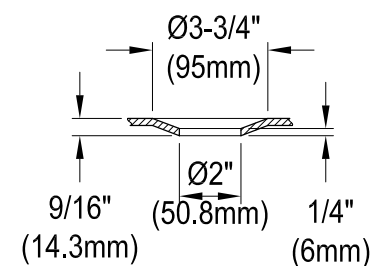

VTRS723432SA

70" Acrylic Freestanding Tub with Drain

M12 x 60 (6 pcs)

Drain Hole Size
SCALE (3:1)

Section B-B