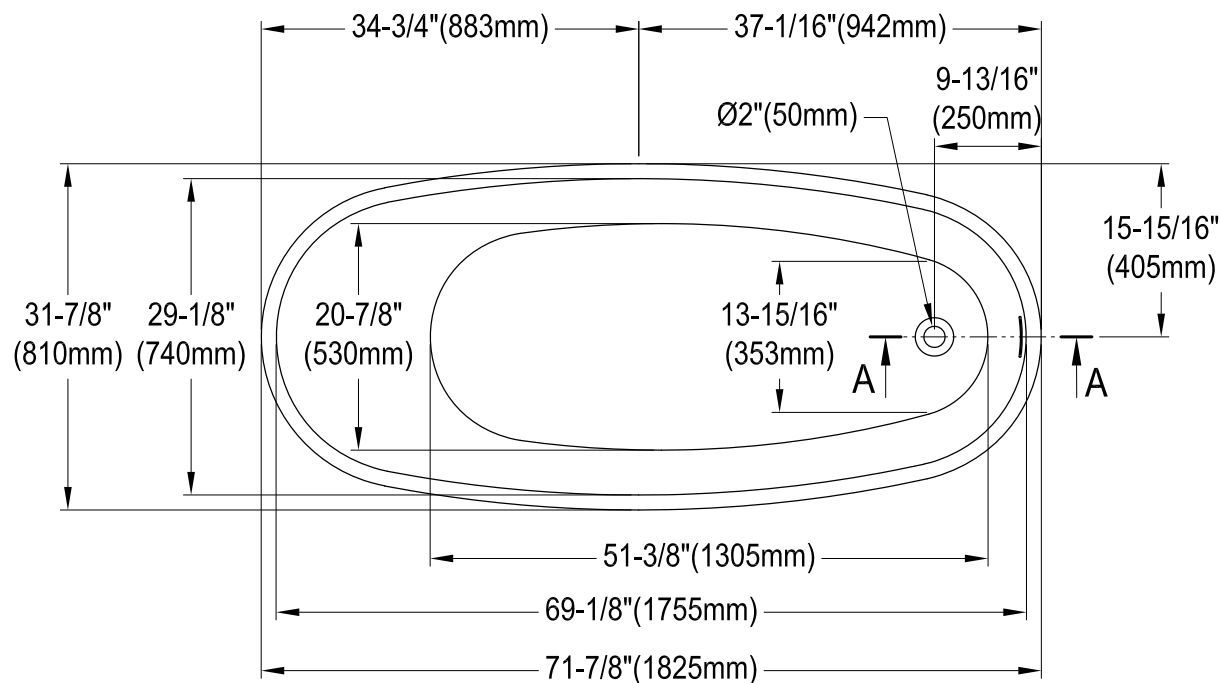

# VTRS723228C310

72" Acrylic Freestanding Tub with Drain

M14 x 130 (3 pcs)  
M14 x 150 (2 pcs)

## Drain Hole Size

## View B

# VTRS723228C310

Toe Touch Drain with Overflow Hole