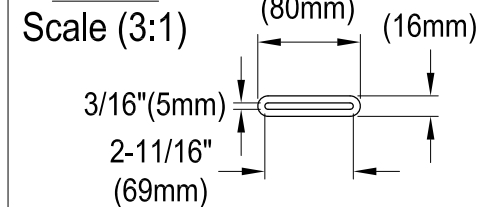

VTRS723228C310

72" Acrylic Freestanding Tub with Drain

M14 x 130 (3 pcs)
M14 x 150 (2 pcs)

Drain Hole Size

View B

Section A-A