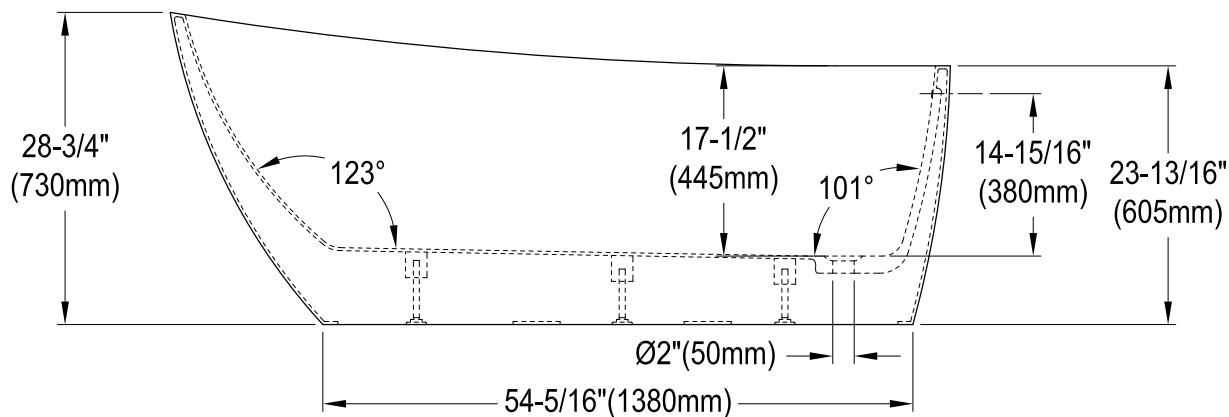

# VTRS723228C310

72" Acrylic Freestanding Tub with Drain

M14 x 130 (3 pcs)  
M14 x 150 (2 pcs)

## Drain Hole Size

## View B

# VTRS723228C310

Toe Touch Drain with Overflow Hole