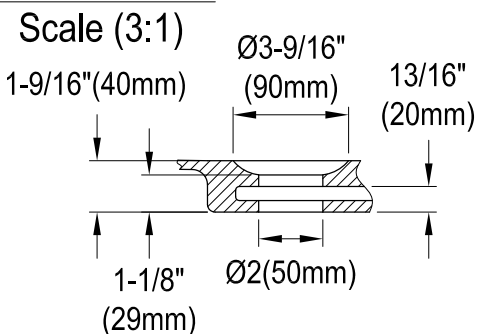

# VTRS723228C310

72" Acrylic Freestanding Tub with Drain

M14 x 130 (3 pcs)  
M14 x 150 (2 pcs)

## Drain Hole Size

## View B

# VTRS723228C310

Toe Touch Drain with Overflow Hole