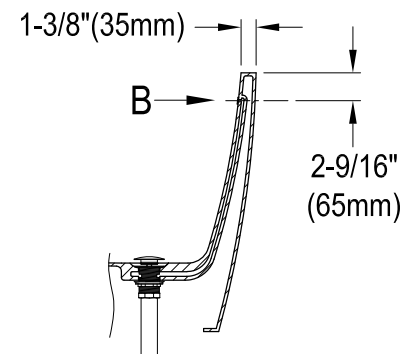

# VTRS723228C310

72" Acrylic Freestanding Tub with Drain

M14 x 130 (3 pcs)  
M14 x 150 (2 pcs)

## Drain Hole Size

## View B

# VTRS723228C310

Toe Touch Drain with Overflow Hole