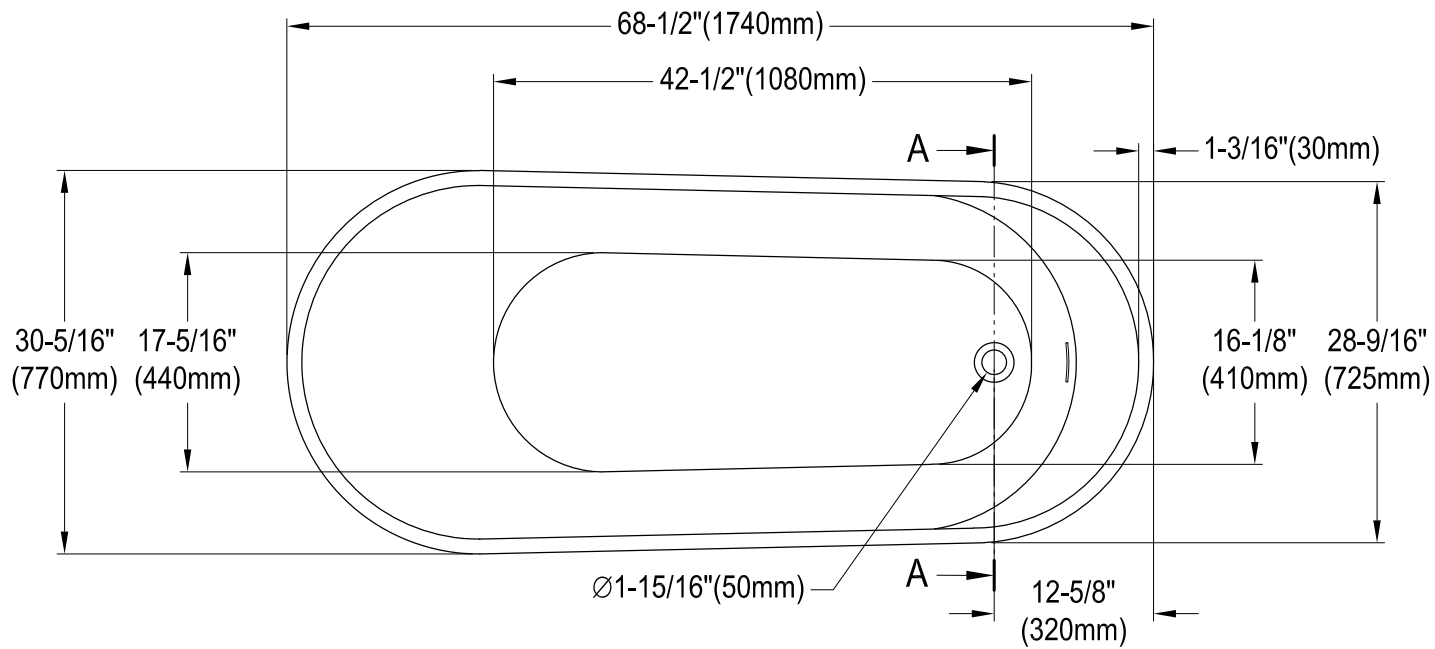

# VTRS683027Q

68" Freestanding Acrylic Tub With Drain

M14 x 120 (2 pcs)  
M14 x 100 (3 pcs)