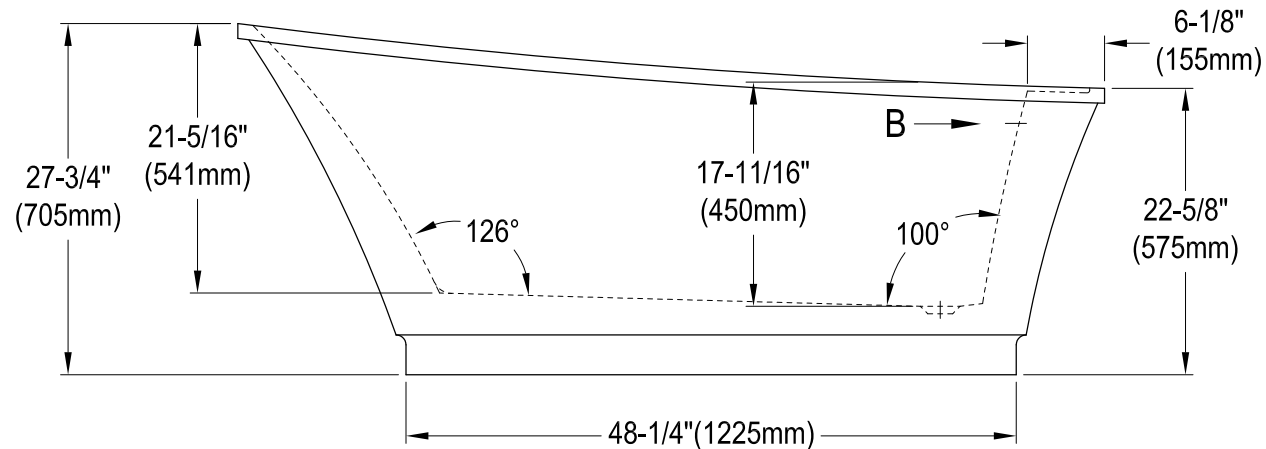

# VTRS683027Q

68" Freestanding Acrylic Tub With Drain

M14 x 120 (2 pcs)  
M14 x 100 (3 pcs)