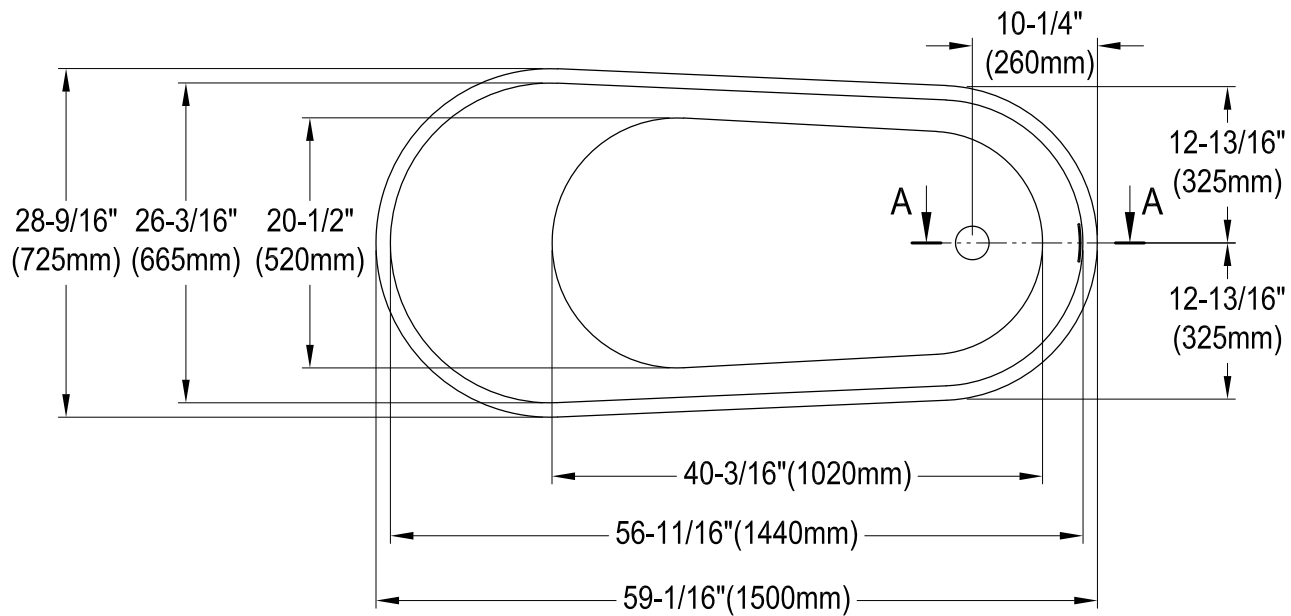

VTRS592928

59" Acrylic Freestanding Tub with Drain

Drain Hole Size

Scale (3:1)