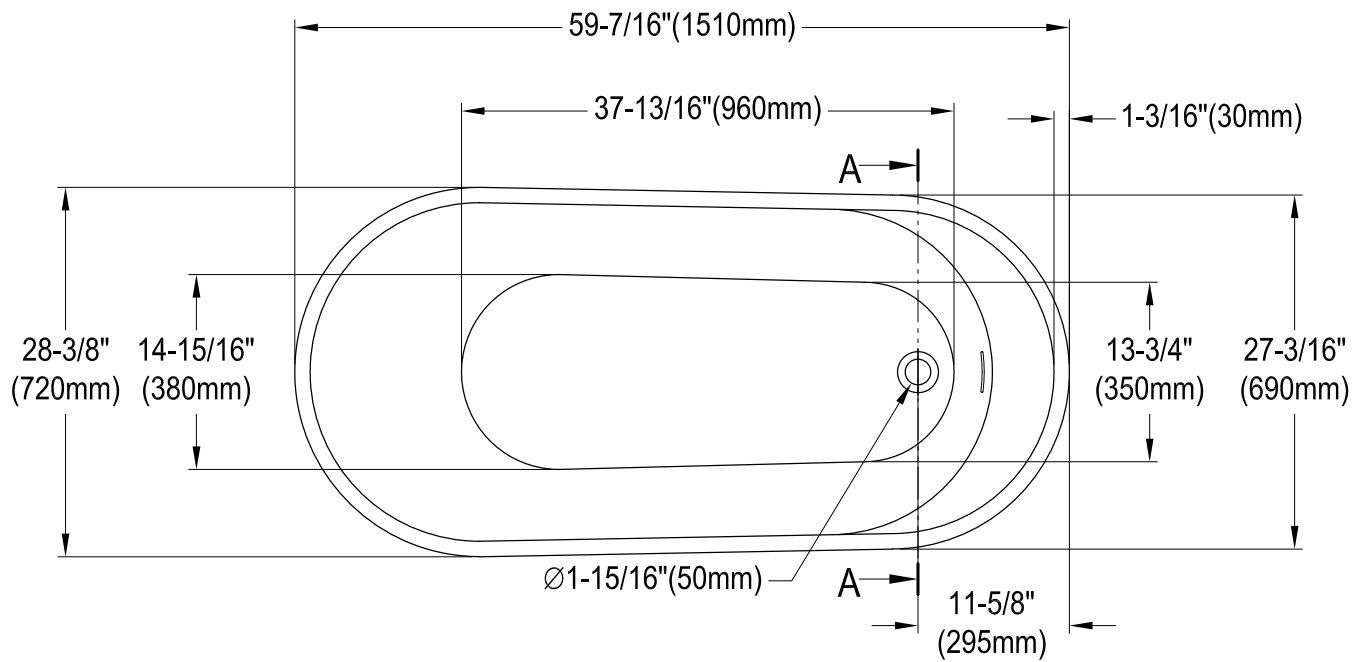

VTRS592826Q

59" Freestanding Acrylic Tub With Drain

M14 x 120 (2 pcs)
M14 x 100 (3 pcs)