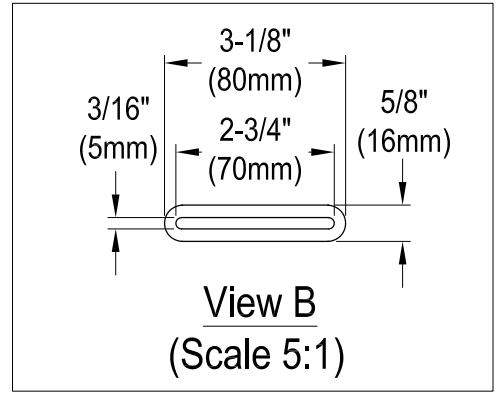

# VTRS592826C310

59" Freestanding Acrylic Tub with Drain

# VTRS592826C310

Toe Touch Drain with Overflow Hole