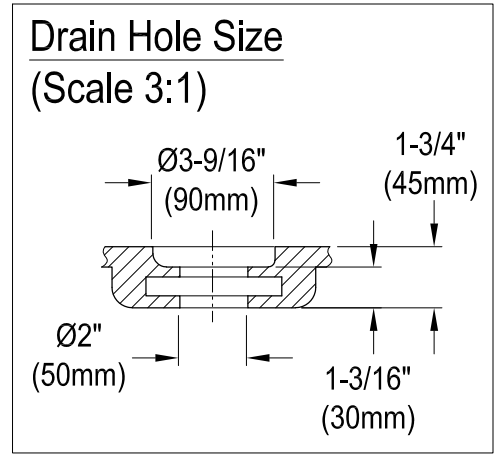

# VTRS592826C310

59" Freestanding Acrylic Tub with Drain

# VTRS592826C310

Toe Touch Drain with Overflow Hole