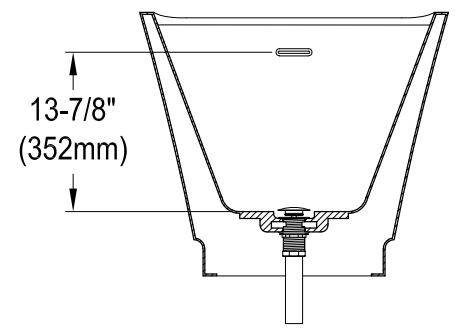

# VTRS592826C310

59" Freestanding Acrylic Tub with Drain

# VTRS592826C310

Toe Touch Drain with Overflow Hole