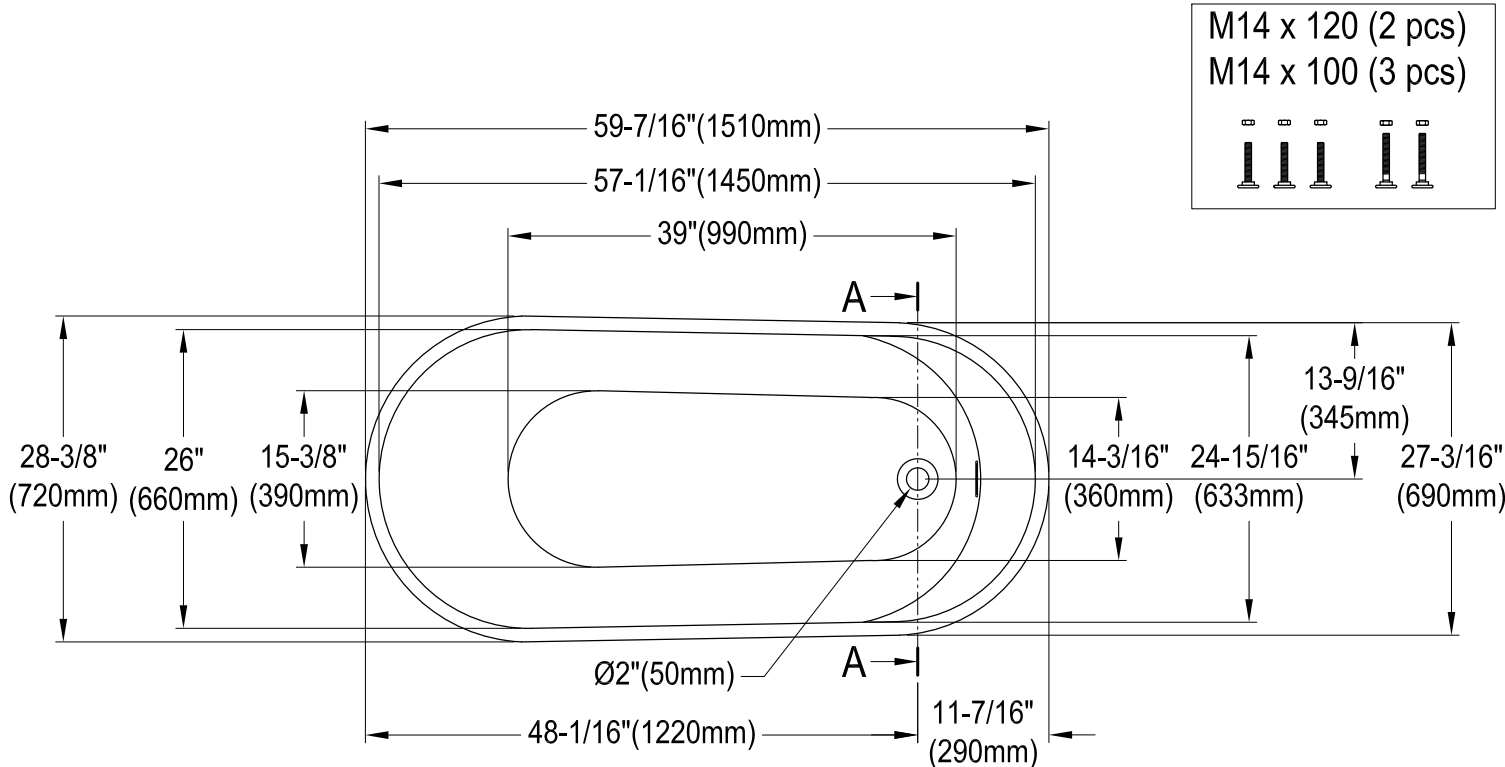

# VTRS592826C310

59" Freestanding Acrylic Tub with Drain

# VTRS592826C310

Toe Touch Drain with Overflow Hole