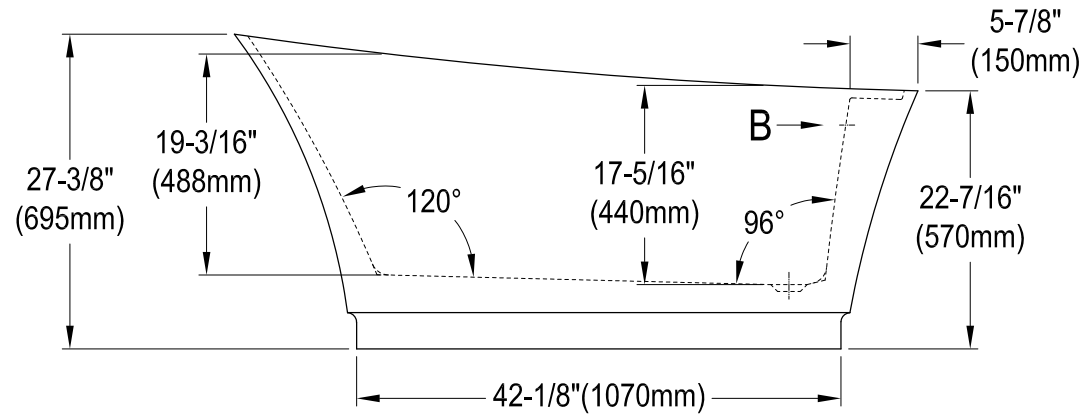

# VTRS592826C310

59" Freestanding Acrylic Tub with Drain

# VTRS592826C310

Toe Touch Drain with Overflow Hole