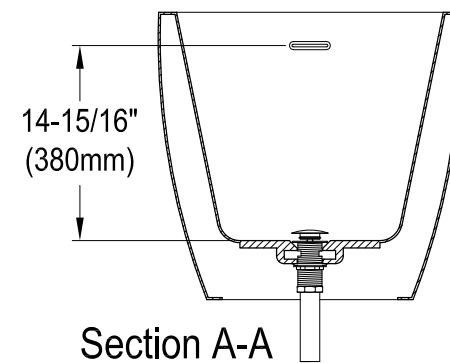

VTRS542827C310

54" Freestanding Acrylic Tub with Drain

M14 x100 (4 pcs)

Drain Hole Size
Scale (3:1)

VTRS542827C310

Toe Touch Drain with Overflow Hole