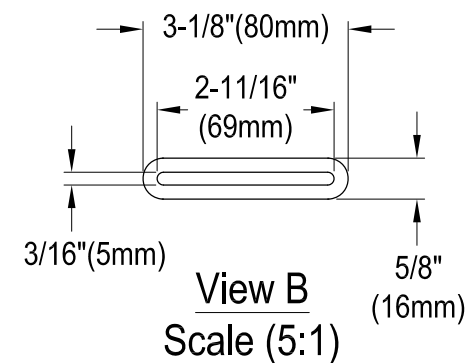

VTRS542827C310

54" Freestanding Acrylic Tub with Drain

M14 x100 (4 pcs)

Drain Hole Size
Scale (3:1)

VTRS542827C310

Toe Touch Drain with Overflow Hole