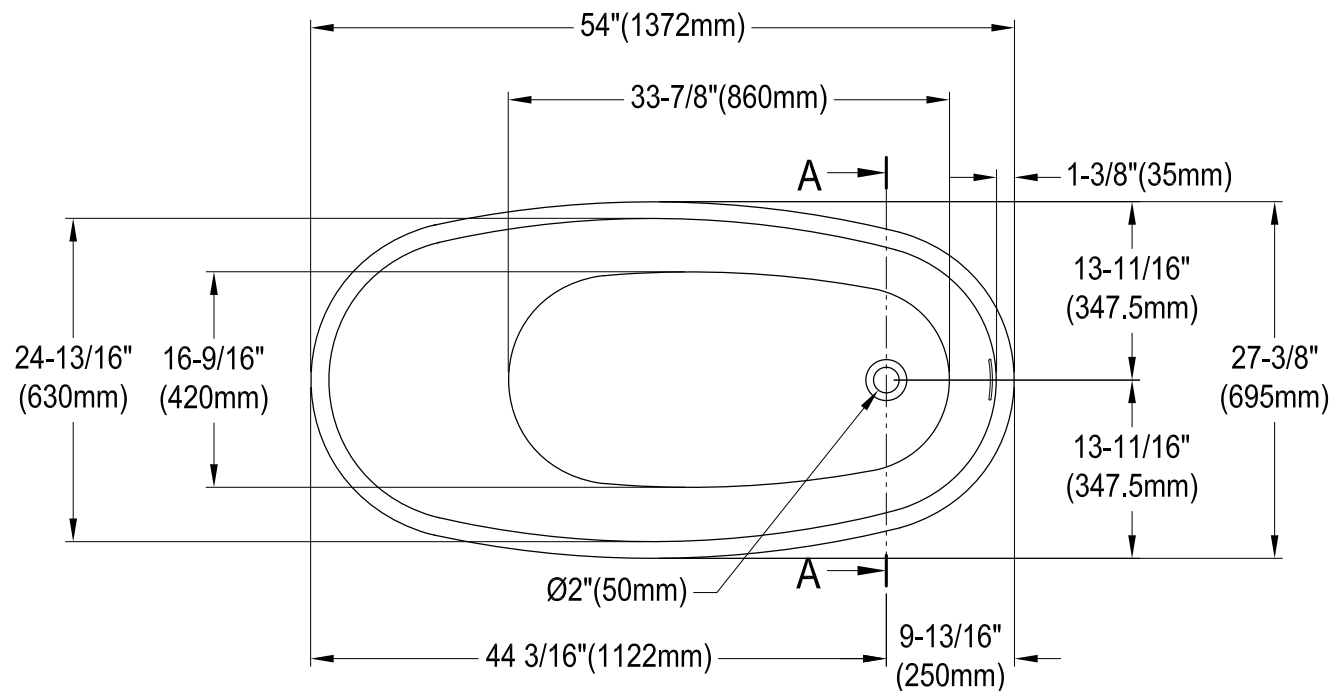

VTRS542827C310

54" Freestanding Acrylic Tub with Drain

M14 x100 (4 pcs)

Drain Hole Size
Scale (3:1)

VTRS542827C310

Toe Touch Drain with Overflow Hole