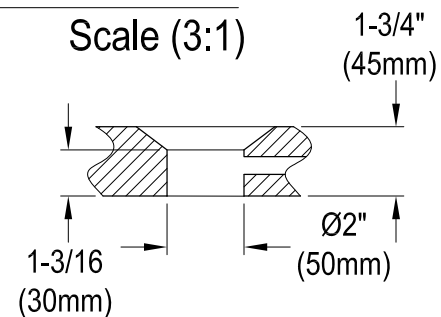

VTRS542827C310

54" Freestanding Acrylic Tub with Drain

M14 x100 (4 pcs)

Drain Hole Size
Scale (3:1)

VTRS542827C310

Toe Touch Drain with Overflow Hole