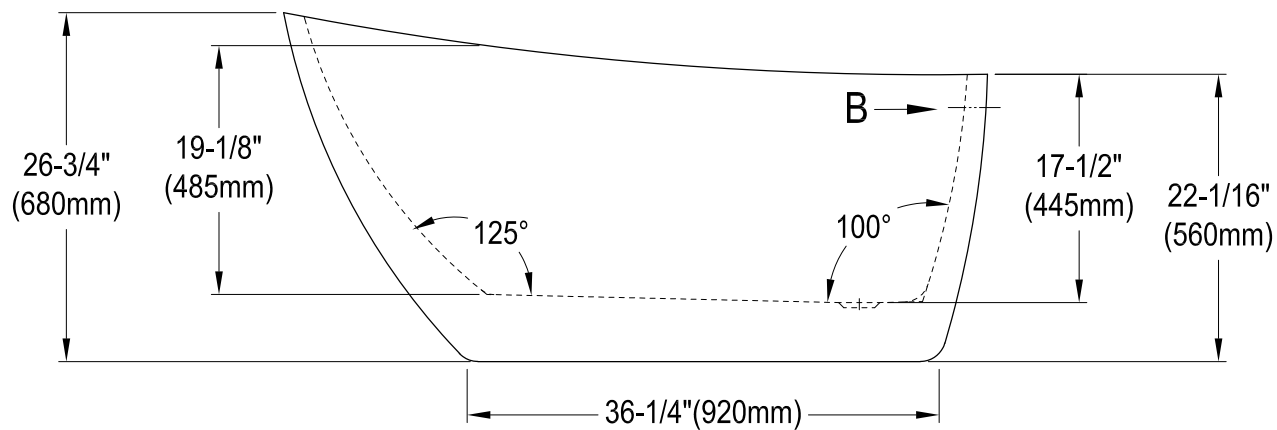

VTRS542827C310

54" Freestanding Acrylic Tub with Drain

M14 x100 (4 pcs)

Drain Hole Size
Scale (3:1)

VTRS542827C310

Toe Touch Drain with Overflow Hole