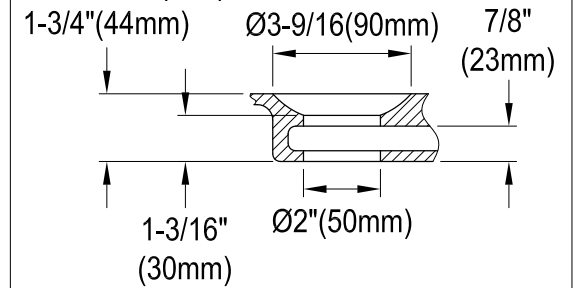

# VTRS482627

48" Acrylic Freestanding Tub with Drain

M14 x 120 (2 pcs)  
M14 x 100 (2 pcs)

## Drain Hole Size

Scale (3:1)

## View B

Scale (3:1)

Section A-A