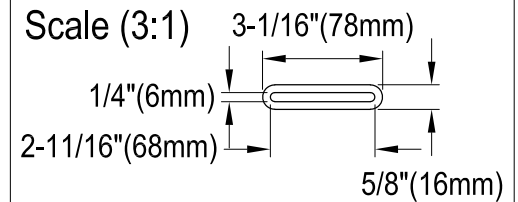

# VTRS482627

48" Acrylic Freestanding Tub with Drain

M14 x 120 (2 pcs)  
M14 x 100 (2 pcs)

## Drain Hole Size

Scale (3:1)

## View B

Scale (3:1)

Section A-A