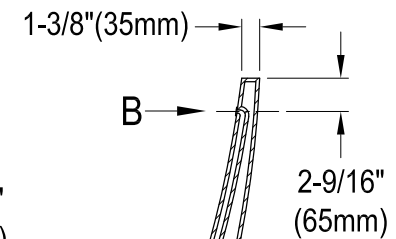

# VTRS482627

48" Acrylic Freestanding Tub with Drain

M14 x 120 (2 pcs)  
M14 x 100 (2 pcs)

## Drain Hole Size

Scale (3:1)

## View B

Scale (3:1)

Section A-A