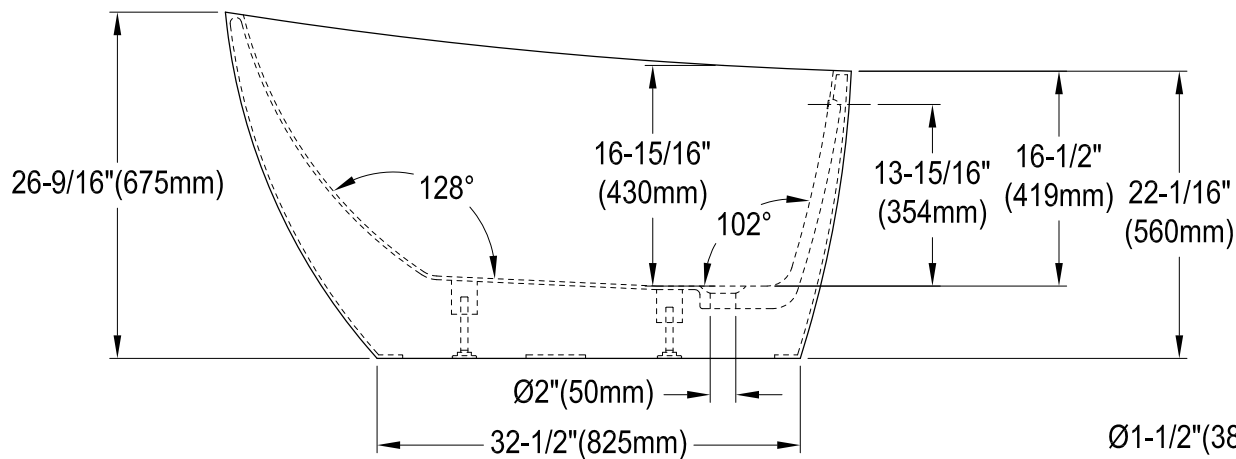

# VTRS482627

48" Acrylic Freestanding Tub with Drain

M14 x 120 (2 pcs)  
M14 x 100 (2 pcs)

## Drain Hole Size

Scale (3:1)

## View B

Scale (3:1)

Section A-A