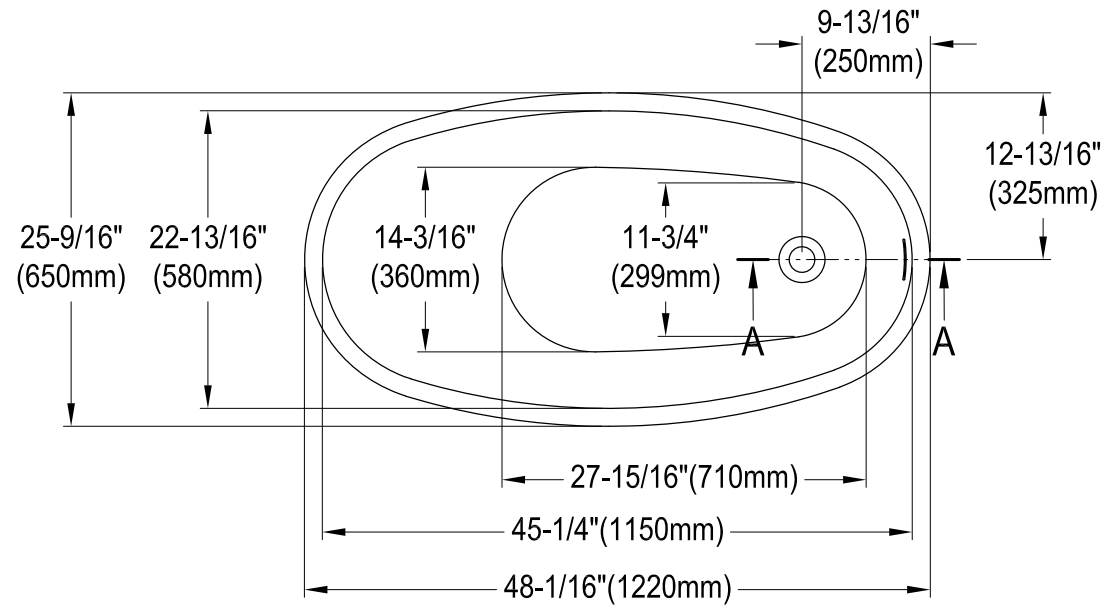

# VTRS482627

48" Acrylic Freestanding Tub with Drain

M14 x 120 (2 pcs)  
M14 x 100 (2 pcs)

## Drain Hole Size

Scale (3:1)

## View B

Scale (3:1)

Section A-A