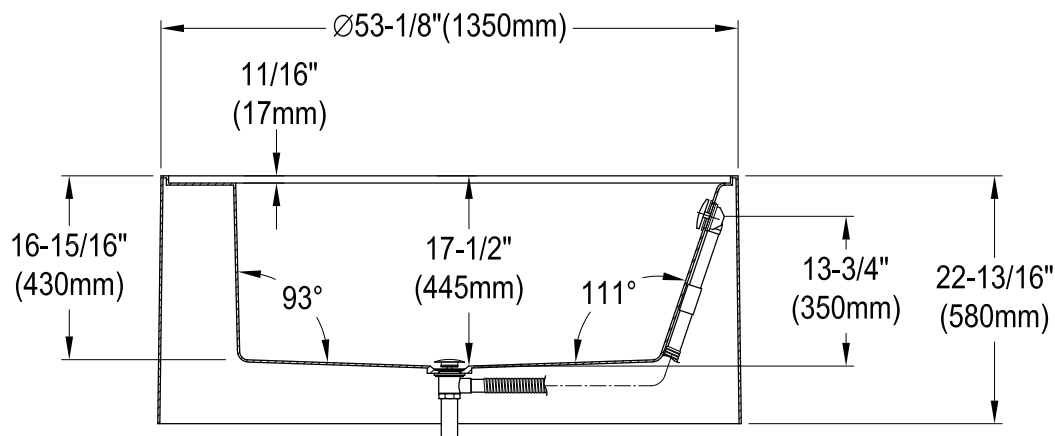

# VTRO535322

53" Acrylic Freestanding Tub with Overflow & Drain

M12 x 80 (8 pcs)

Drain Hole Size

SCALE (3:1)

Section A-A