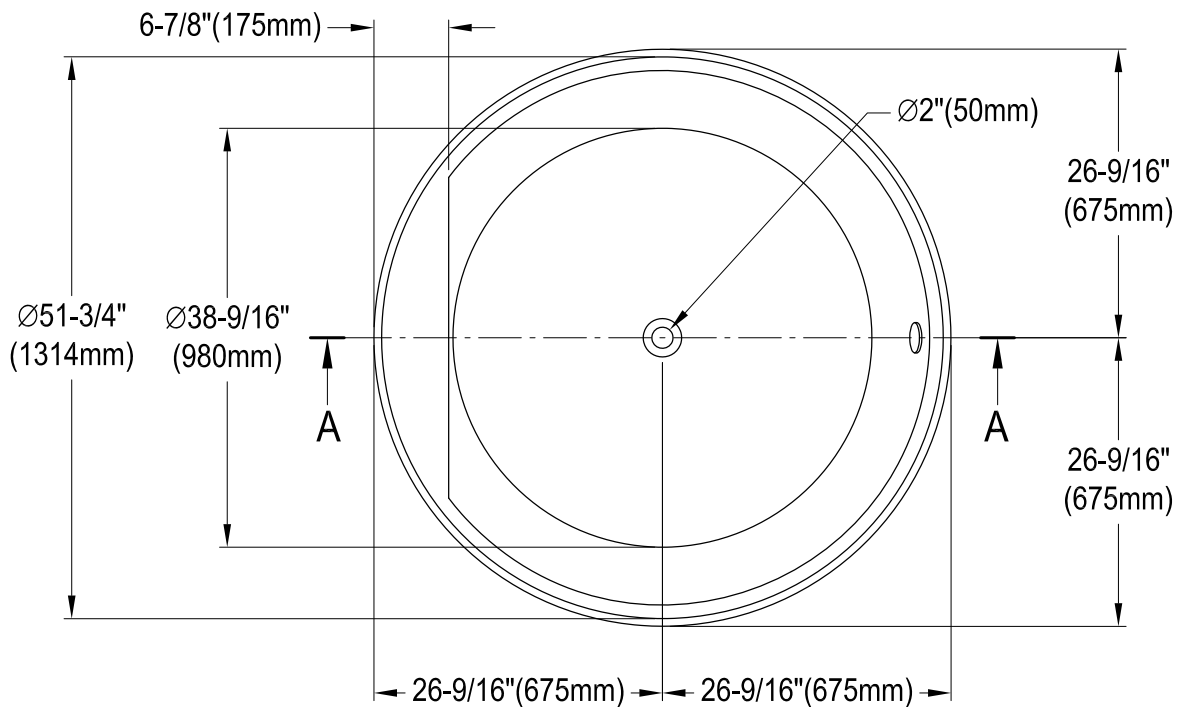

# VTRO535322

53" Acrylic Freestanding Tub with Overflow & Drain

M12 x 80 (8 pcs)

Drain Hole Size

SCALE (3:1)

Section A-A