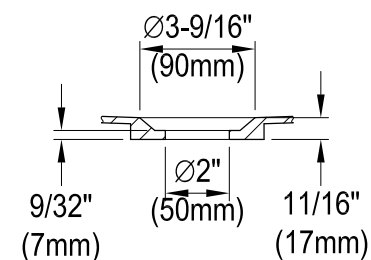

# VTRO535322

53" Acrylic Freestanding Tub with Overflow & Drain

M12 x 80 (8 pcs)

Drain Hole Size

SCALE (3:1)

Section A-A