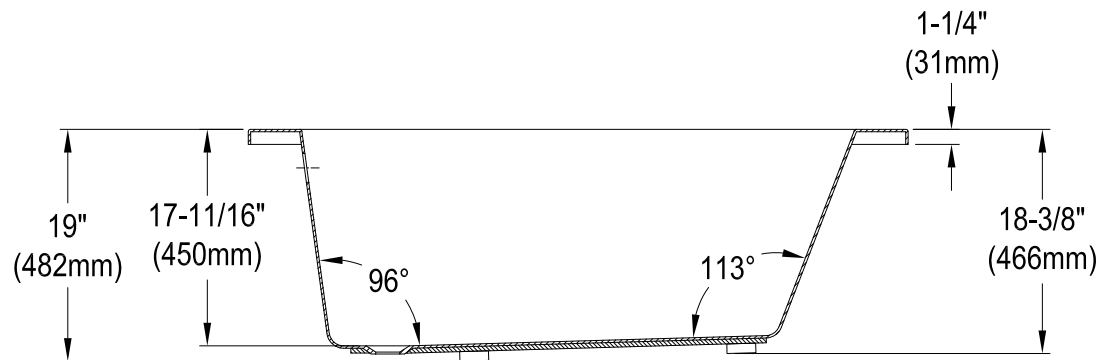

VTPN543419T

54 Acrylic Anti-Skid Drop-In Tub

Drain Hole Size

(Scale 3:1)

Section B-B

Section A-A