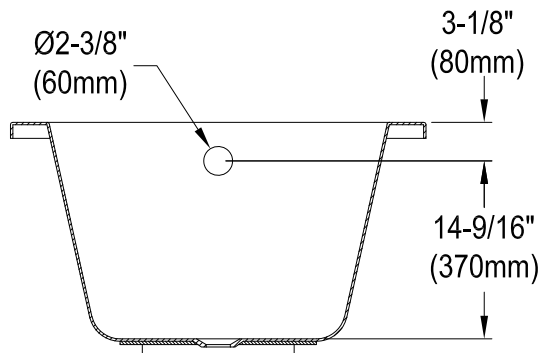

VTPN543419T

54 Acrylic Anti-Skid Drop-In Tub

Drain Hole Size

(Scale 3:1)

Section B-B

Section A-A