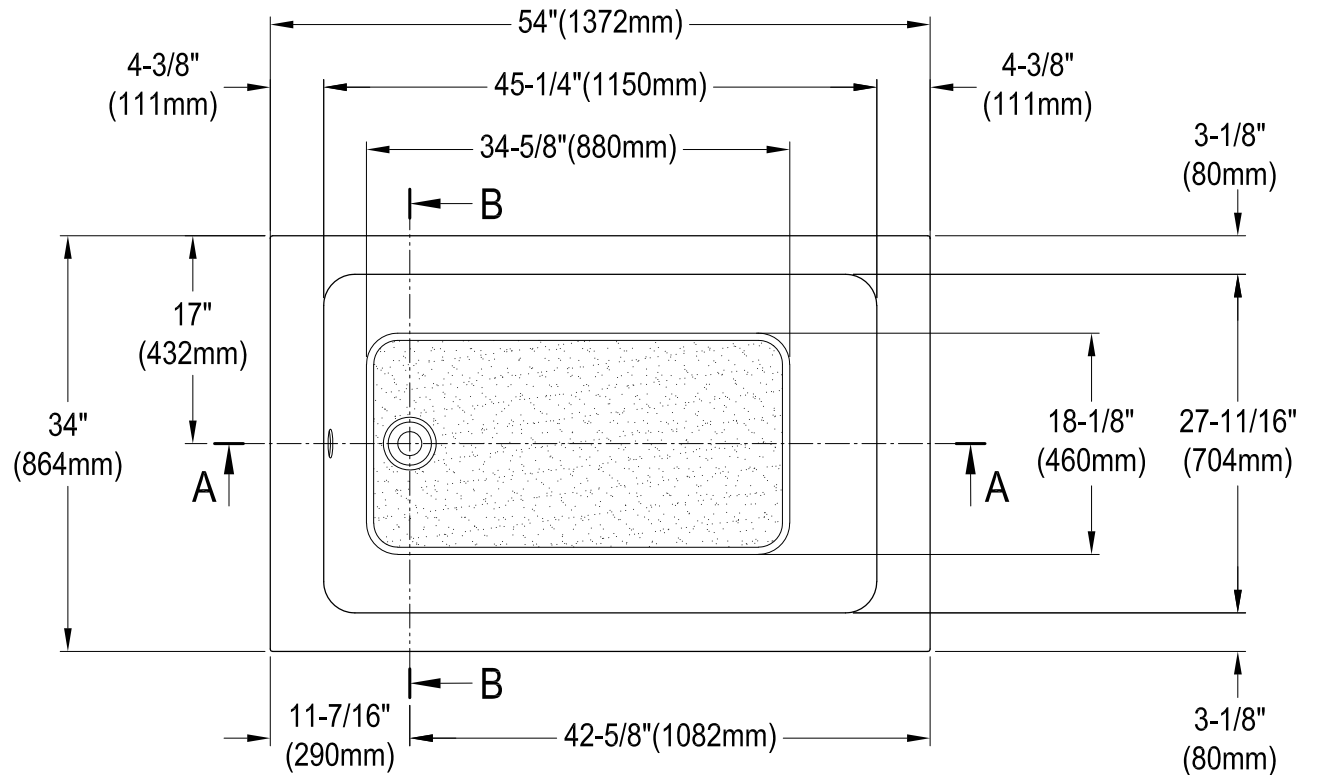

VTPN543419T

54 Acrylic Anti-Skid Drop-In Tub

Drain Hole Size

(Scale 3:1)

Section B-B

Section A-A