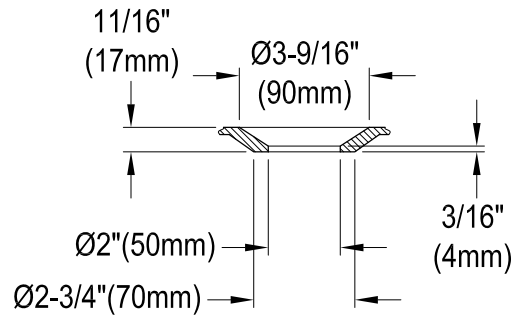

VTPN543419T

54 Acrylic Anti-Skid Drop-In Tub

Drain Hole Size

(Scale 3:1)

Section B-B

Section A-A