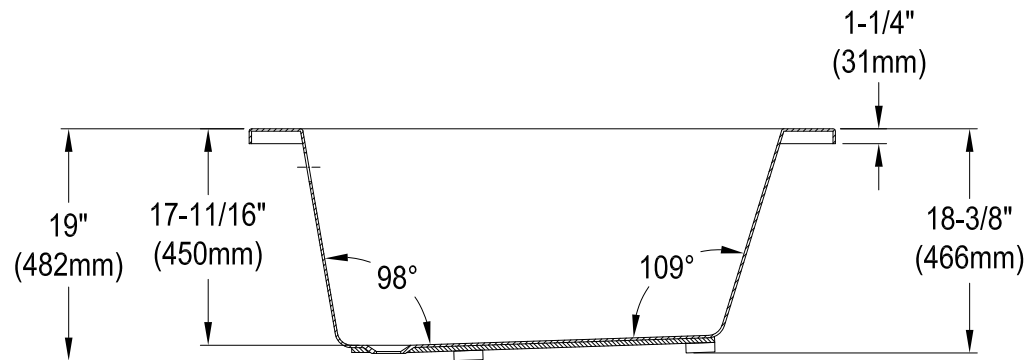

VTPN483219T

48" Acrylic Anti-Skid Drop-In Tub

Drain Hole Size

(Scale 3:1)

Section B-B

Section A-A