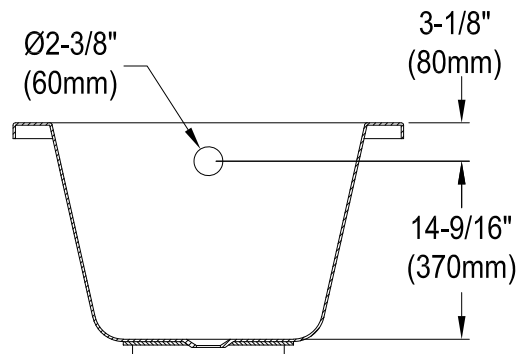

VTPN483219T

48" Acrylic Anti-Skid Drop-In Tub

Drain Hole Size

(Scale 3:1)

Section B-B

Section A-A