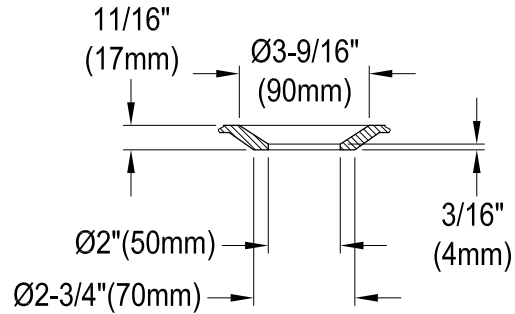

VTPN483219T

48" Acrylic Anti-Skid Drop-In Tub

Drain Hole Size

(Scale 3:1)

Section B-B

Section A-A