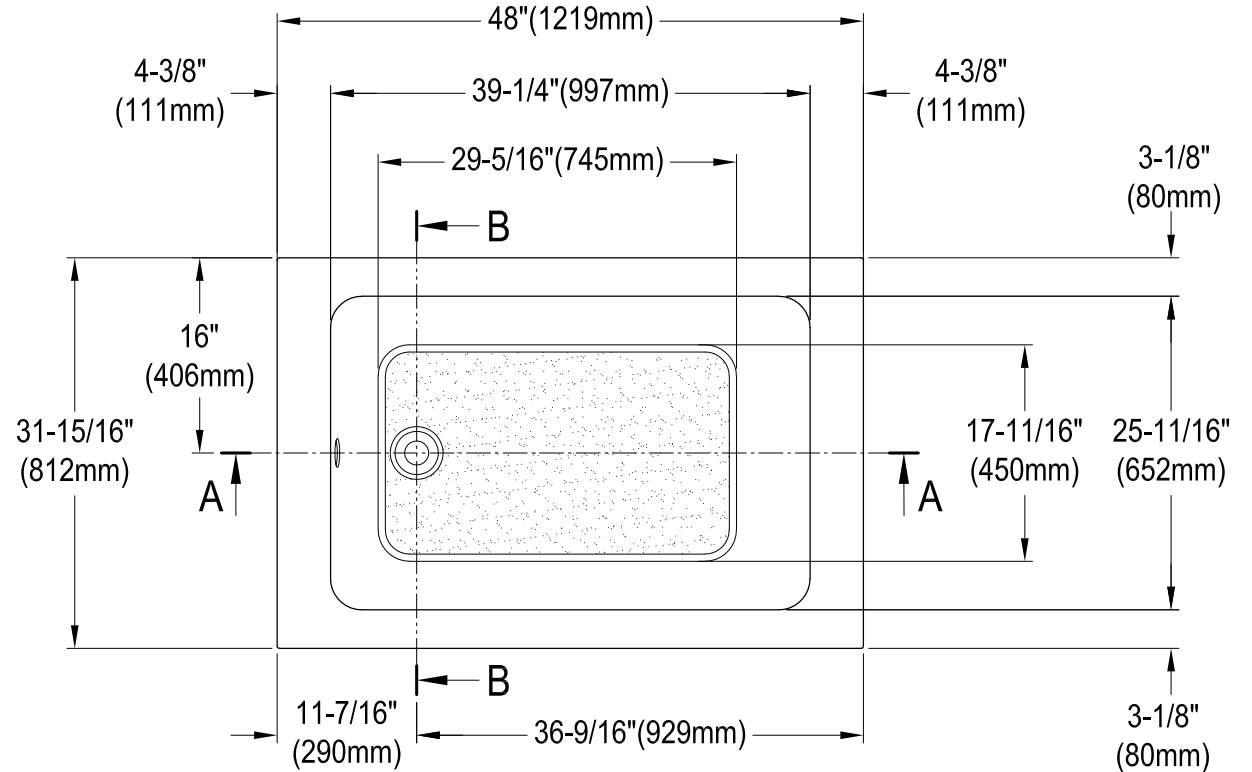

VTPN483219T

48" Acrylic Anti-Skid Drop-In Tub

Drain Hole Size

(Scale 3:1)

Section B-B

Section A-A