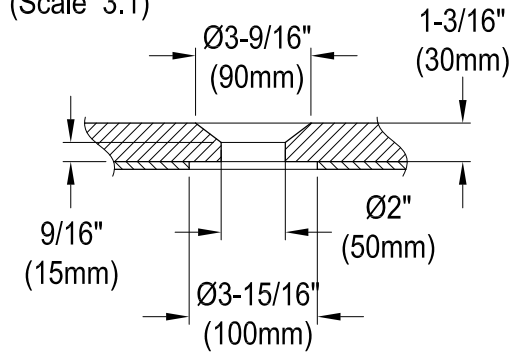

VTPE672824PBA

67" Acrylic Pedestal Tub

M12 x 80 (6 pcs)

Drain Hole Size

(Scale 3:1)

2-9/16"
(65mm)

Section A-A