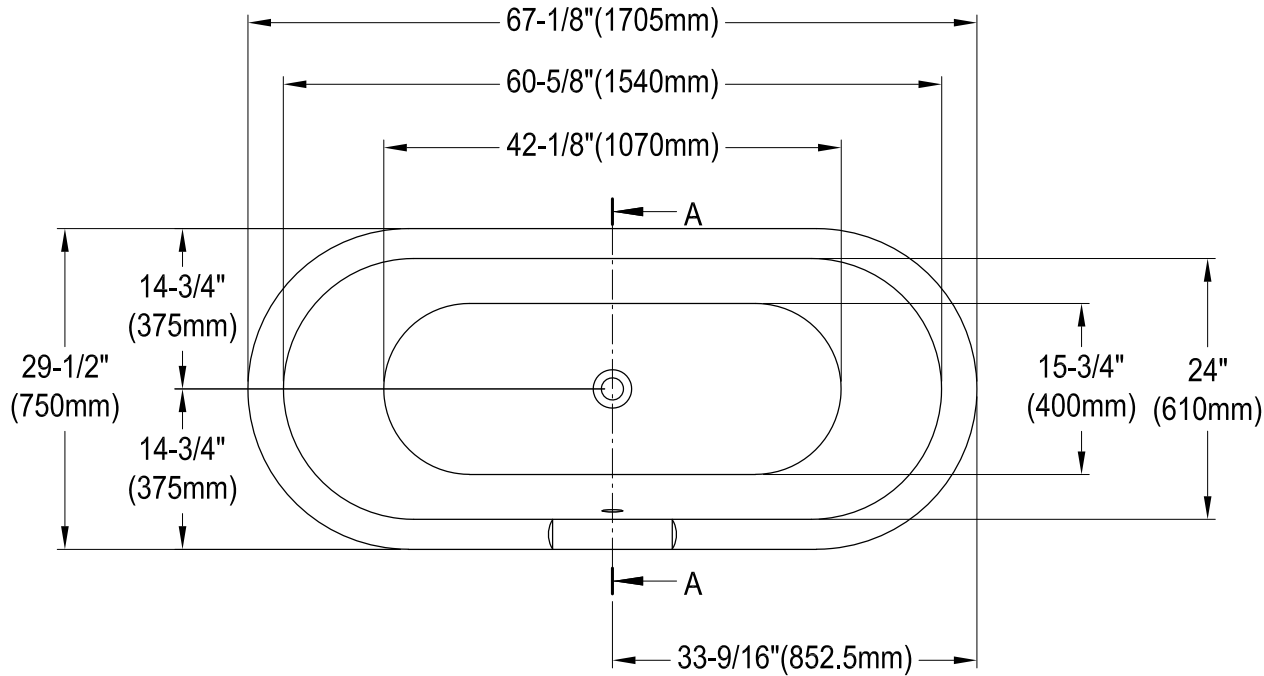

VTPE672824PBA

67" Acrylic Pedestal Tub

M12 x 80 (6 pcs)

Drain Hole Size

(Scale 3:1)

2-9/16"
(65mm)

Section A-A