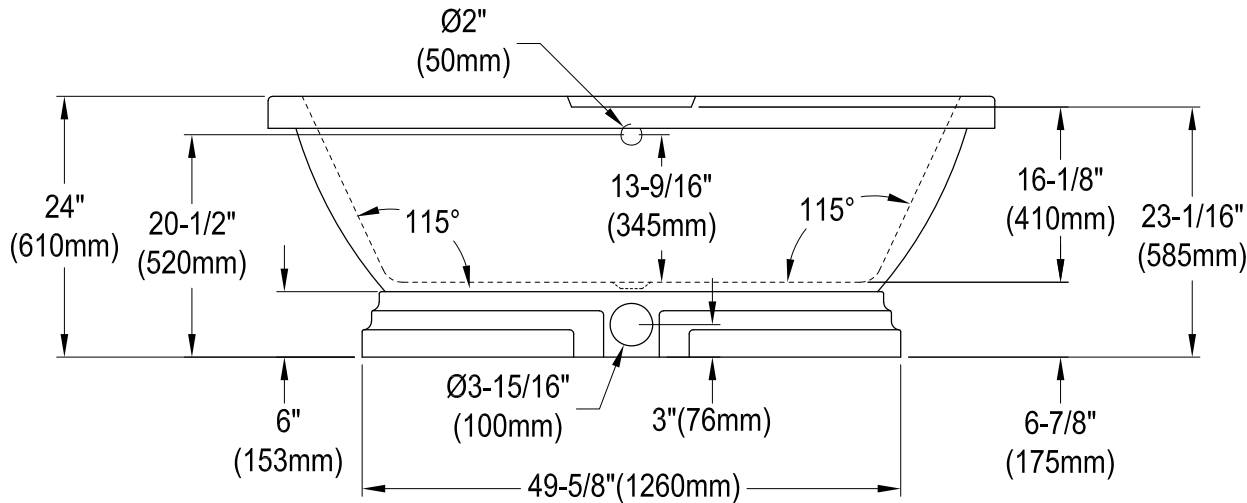

VTPE672824PBA

67" Acrylic Pedestal Tub

M12 x 80 (6 pcs)

Drain Hole Size

(Scale 3:1)

2-9/16"
(65mm)

Section A-A