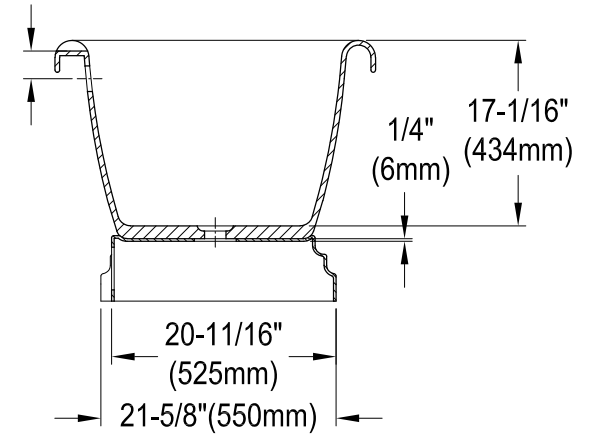

VTPE672824PBA

67" Acrylic Pedestal Tub

M12 x 80 (6 pcs)

Drain Hole Size

(Scale 3:1)

2-9/16"
(65mm)

Section A-A