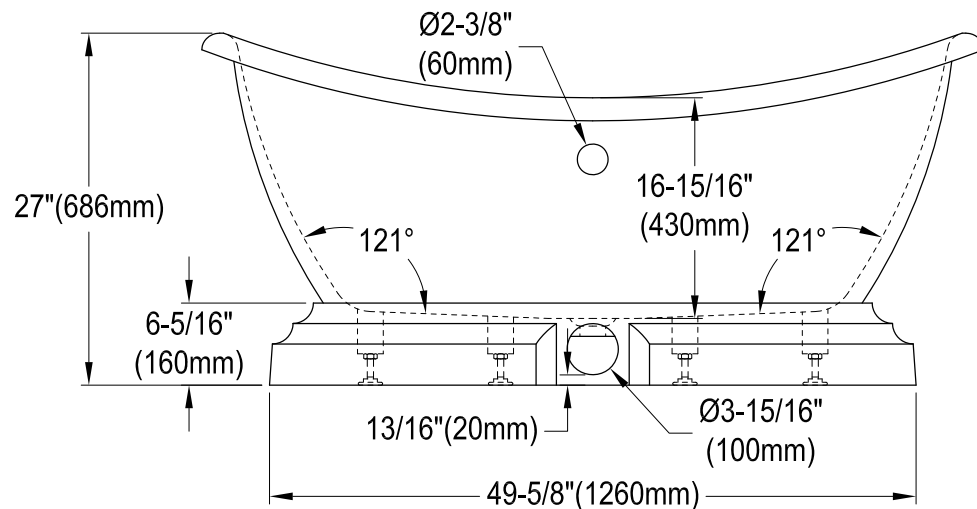

VTPDS602827

60" Acrylic Pedestal Tub

M12 x 80 (6 pcs)

Drain Hole Size

Scale (3:1)

Section A-A