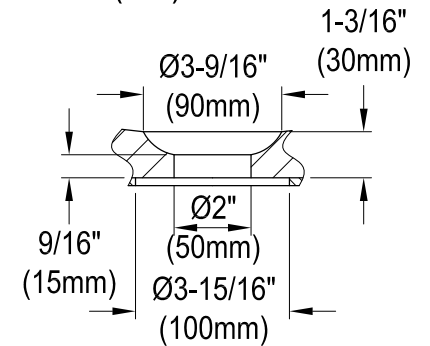

VTPDS602827

60" Acrylic Pedestal Tub

M12 x 80 (6 pcs)

Drain Hole Size

Scale (3:1)

Section A-A