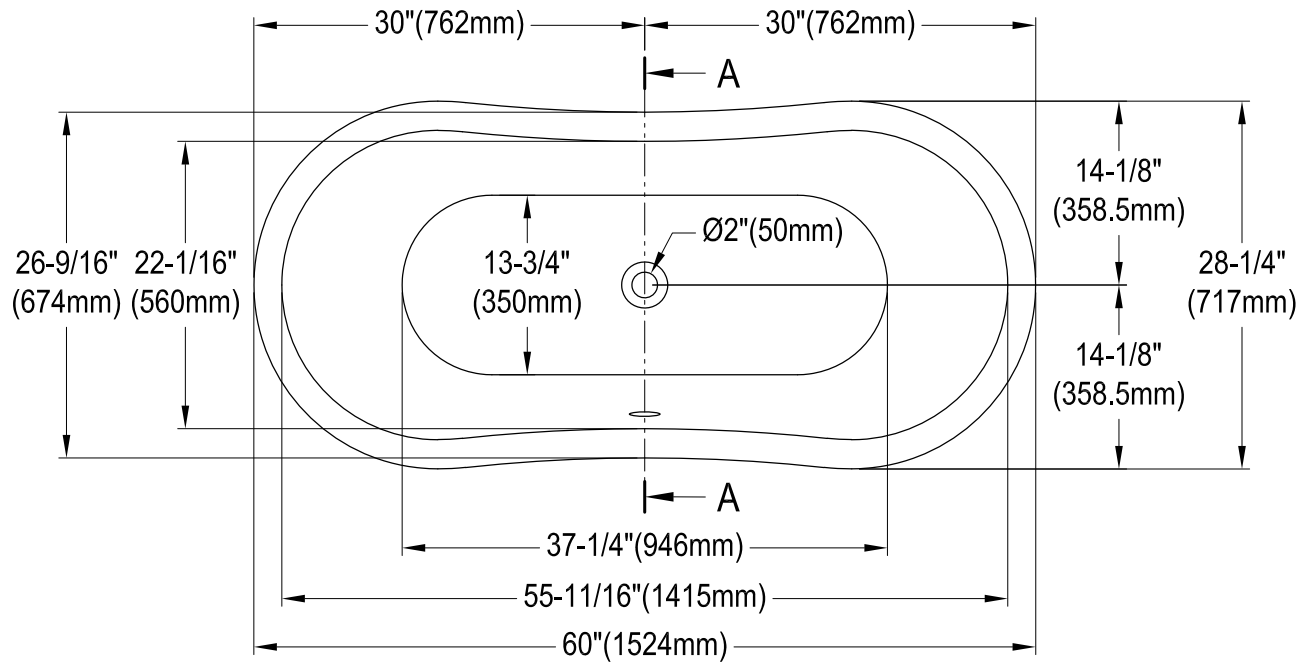

VTPDS602827

60" Acrylic Pedestal Tub

M12 x 80 (6 pcs)

Drain Hole Size

Scale (3:1)

Section A-A