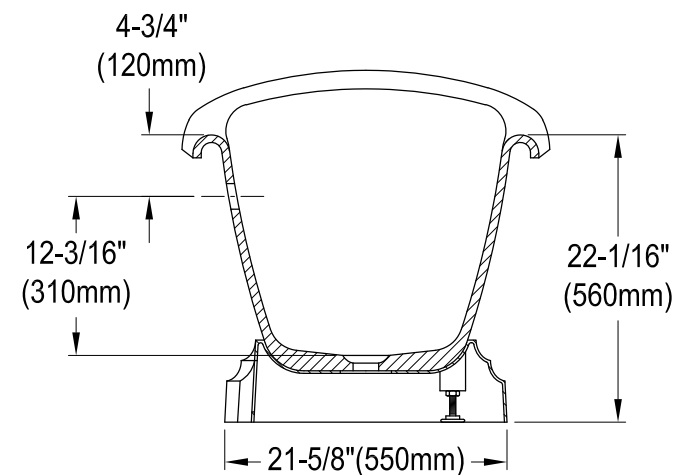

VTPDS602827

60" Acrylic Pedestal Tub

M12 x 80 (6 pcs)

Drain Hole Size

Scale (3:1)

Section A-A