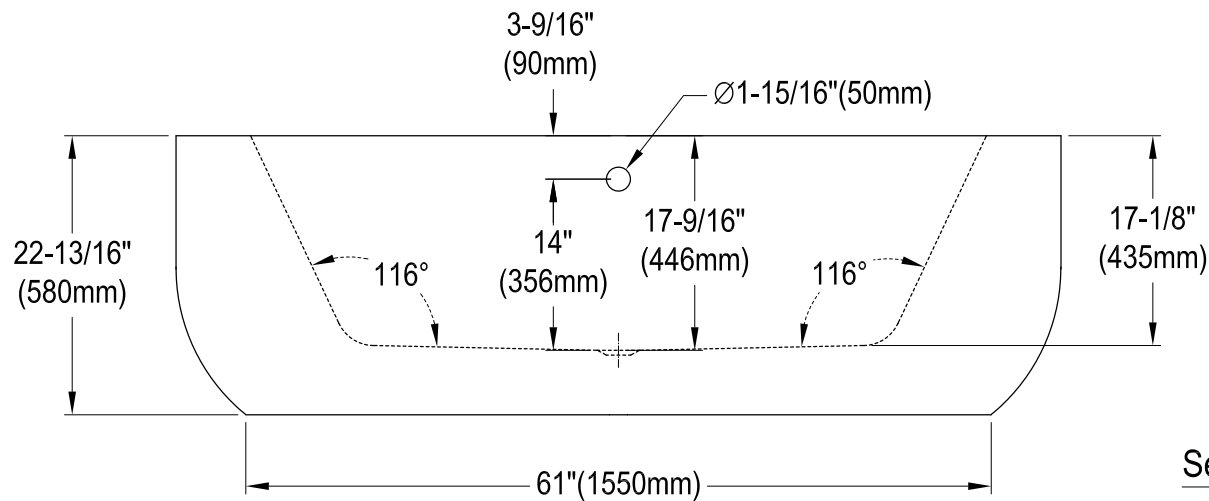

# VTOV733623JN

73" x 36" x 23" Oval Freestanding Acrylic Tub With Drain White

M12 x 94 (6 pcs)

Drain Hole Size  
SCALE (5:1)

Section A-A