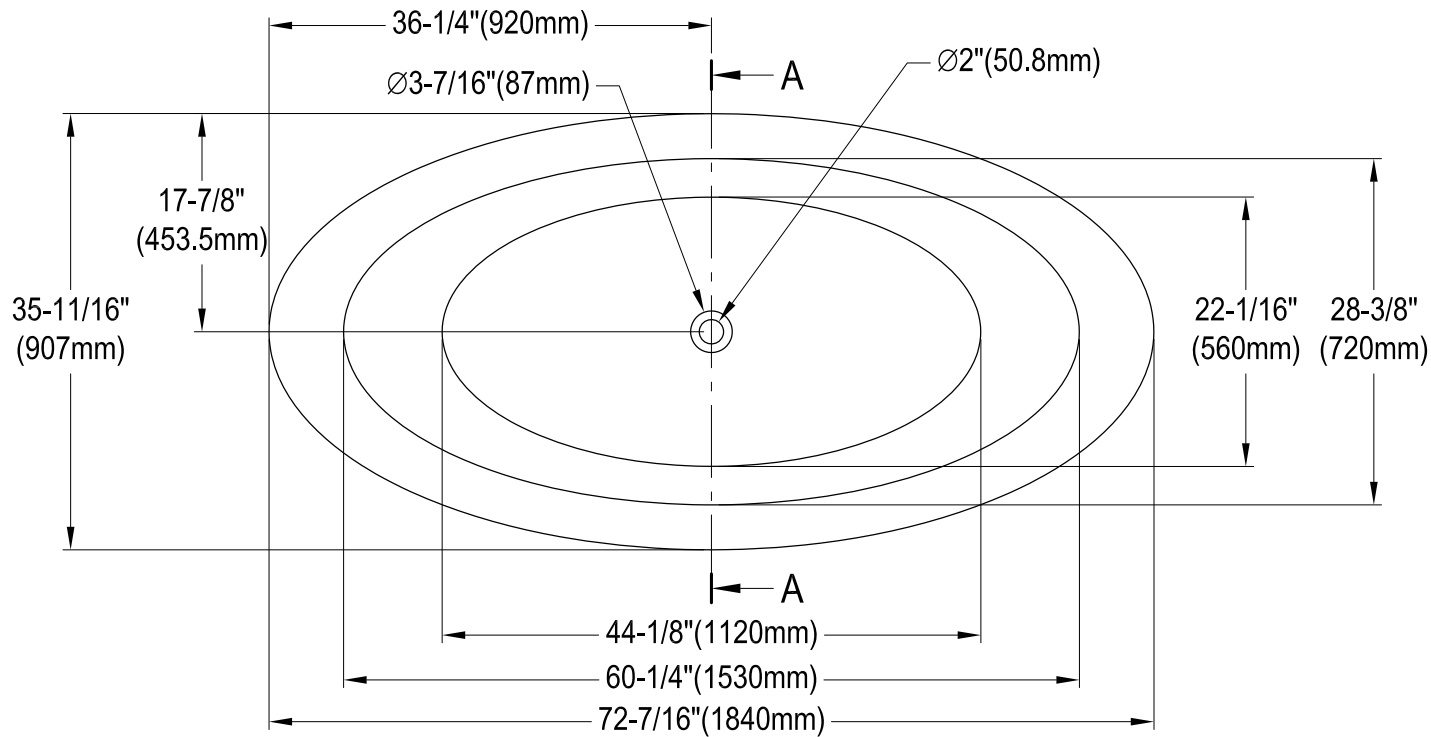

# VTOV733623JN

73" x 36" x 23" Oval Freestanding Acrylic Tub With Drain White

M12 x 94 (6 pcs)

Drain Hole Size  
SCALE (5:1)

Section A-A