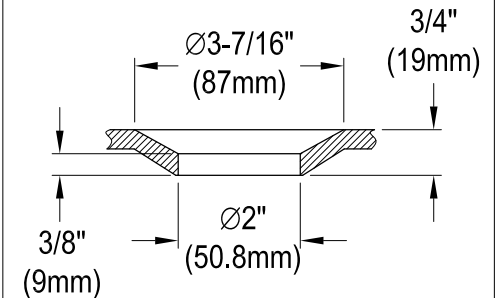

# VTOV733623JN

73" x 36" x 23" Oval Freestanding Acrylic Tub With Drain White

M12 x 94 (6 pcs)

Drain Hole Size  
SCALE (5:1)

Section A-A