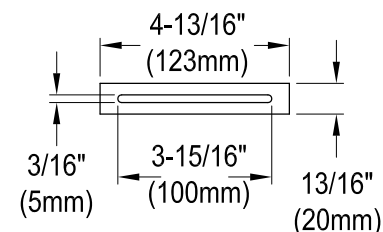

# VTOV673223

67" Freestanding Acrylic Tub with Drain

M12 x 60 (6 pcs)

## Drain Hole Size

Scale(3:1)

## View B

Scale (3:1)

Section A-A