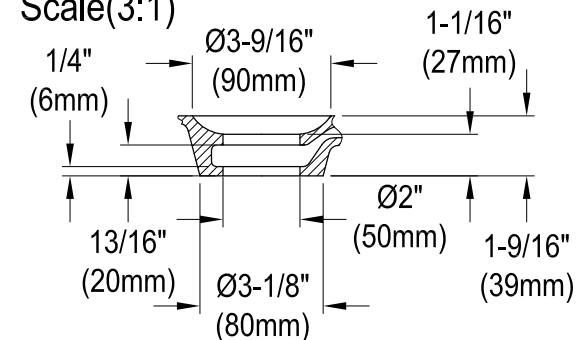

# VTOV673223

67" Freestanding Acrylic Tub with Drain

M12 x 60 (6 pcs)

## Drain Hole Size

Scale(3:1)

## View B

Scale (3:1)

Section A-A