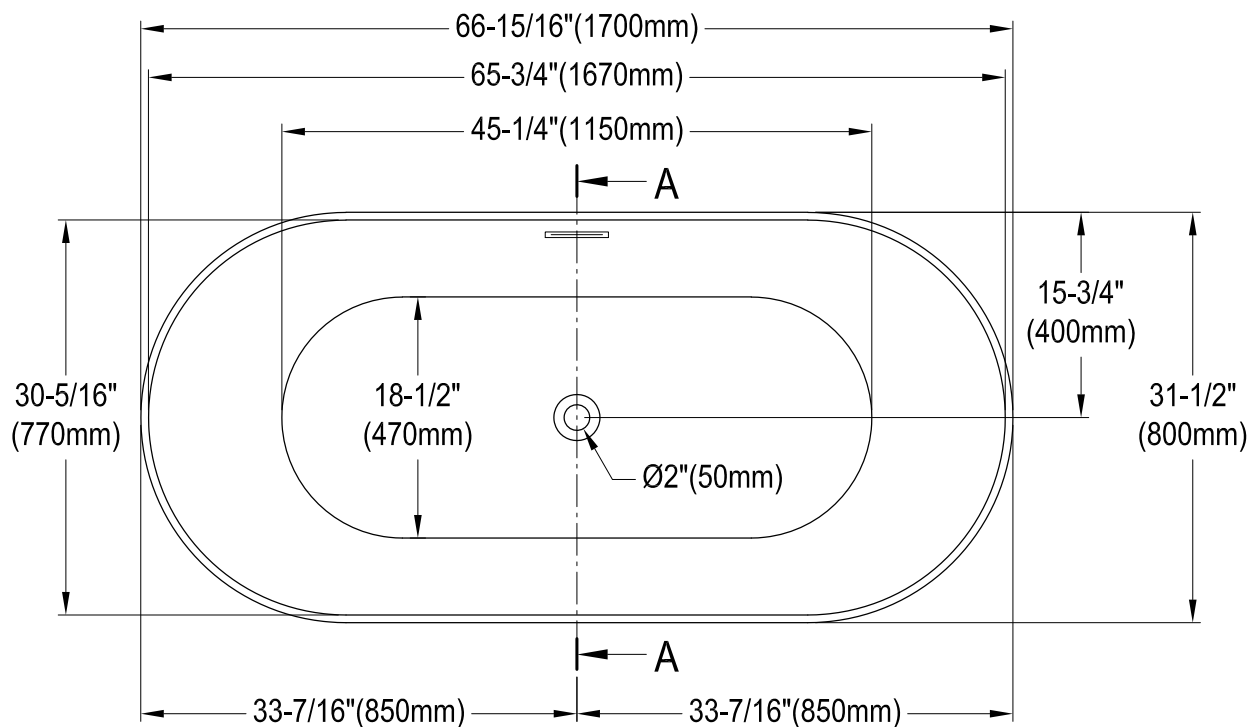

# VTOV673223

67" Freestanding Acrylic Tub with Drain

M12 x 60 (6 pcs)

## Drain Hole Size

Scale(3:1)

## View B

Scale (3:1)

Section A-A