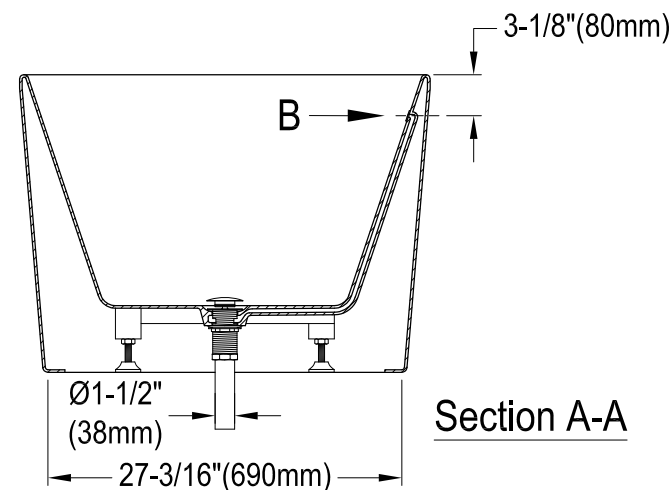

# VTOV673223

67" Freestanding Acrylic Tub with Drain

M12 x 60 (6 pcs)

## Drain Hole Size

Scale(3:1)

## View B

Scale (3:1)

Section A-A