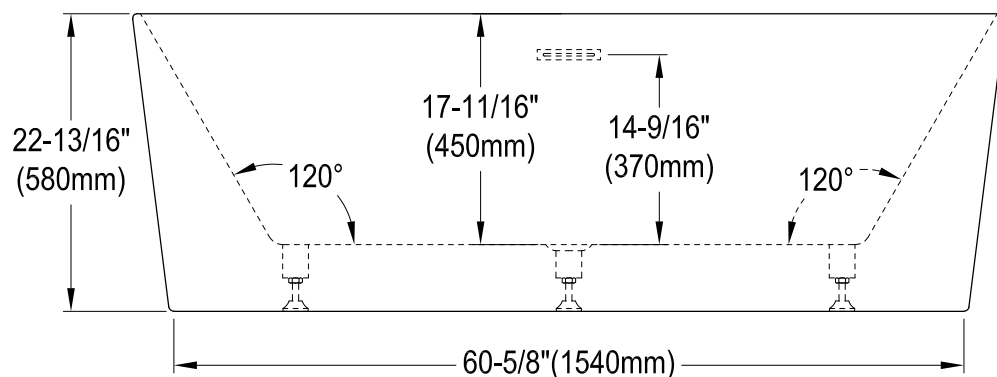

# VTOV673223

67" Freestanding Acrylic Tub with Drain

M12 x 60 (6 pcs)

## Drain Hole Size

Scale(3:1)

## View B

Scale (3:1)

Section A-A