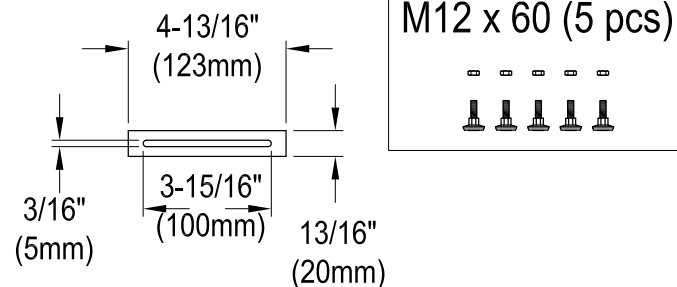

## Drain Hole Size

Scale (3:1)

## M12 x 60 (5 pcs)

## View C

Scale (3:1)