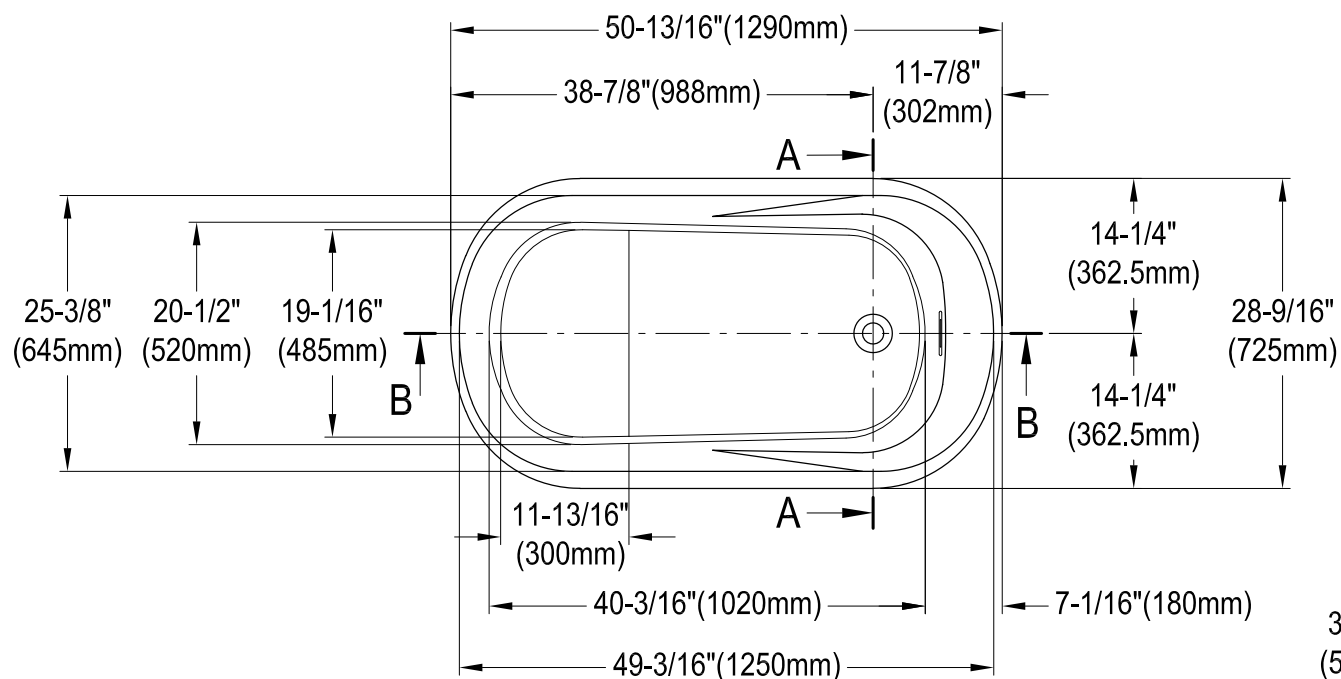

# VTOV512925S

51" Acrylic Freestanding Tub with Drain and Step Seat

## Drain Hole Size

Scale (3:1)

## M12 x 60 (5 pcs)

## View C

Scale (3:1)