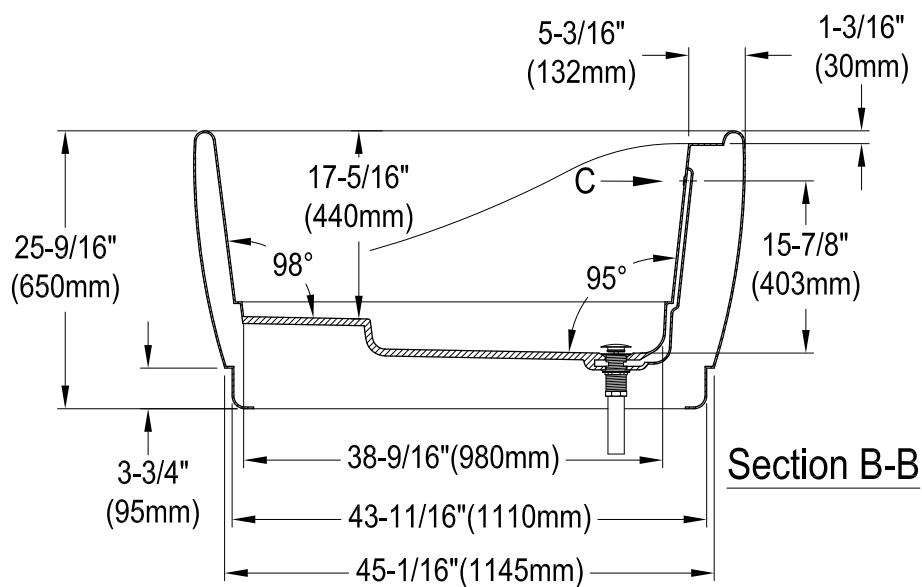

## Drain Hole Size

Scale (3:1)

## M12 x 60 (5 pcs)

## View C

Scale (3:1)