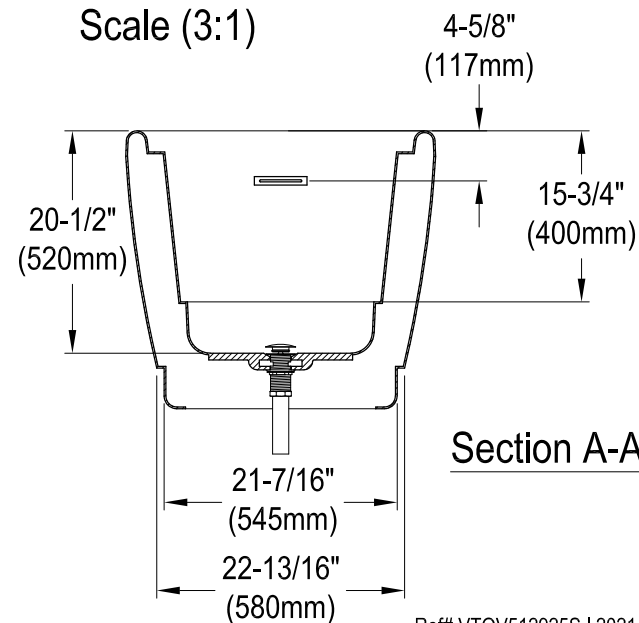

Section A-A