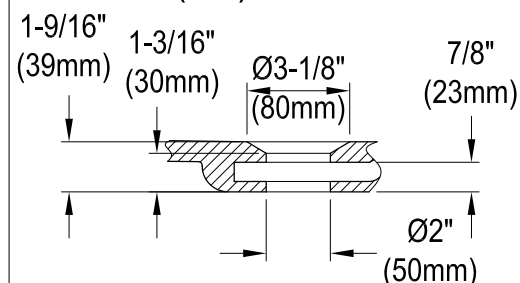

## Drain Hole Size

Scale (3:1)

## M12 x 60 (5 pcs)

## View C

Scale (3:1)