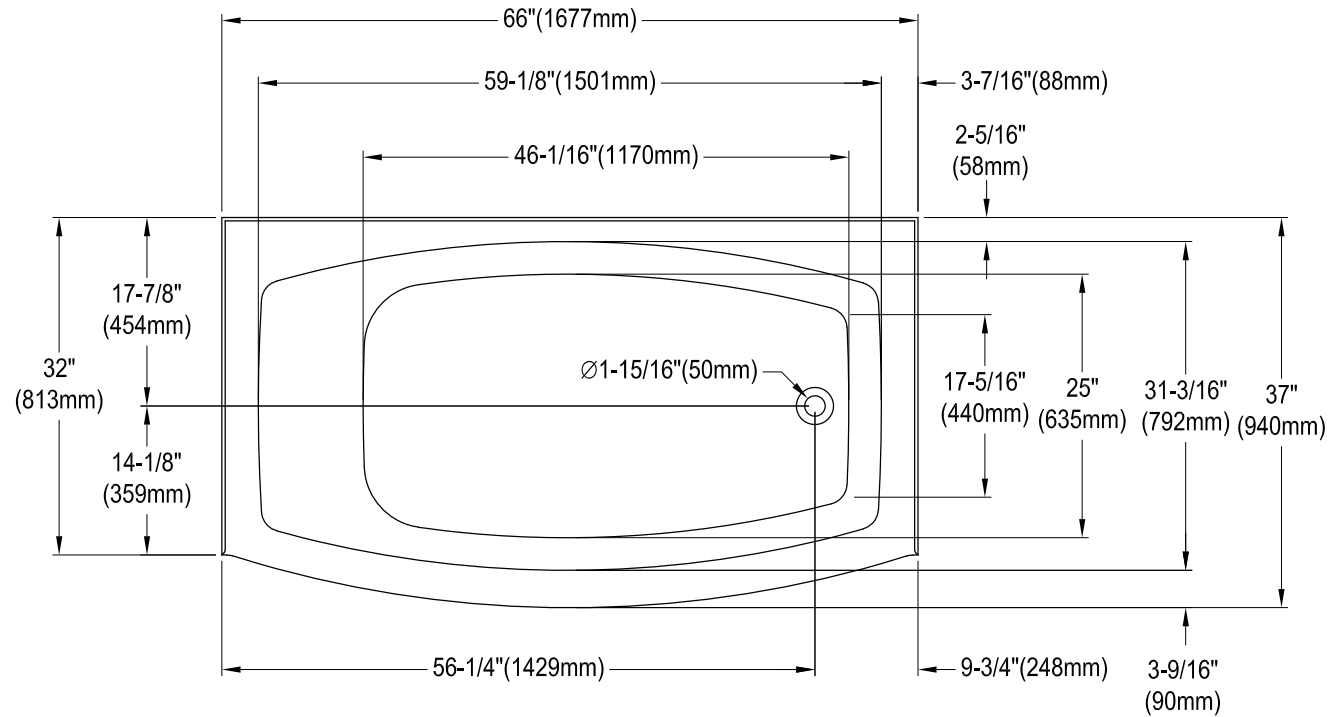

## 66" Acrylic Alcove Tub With Right Hand Drain Hole

M10 x 65 (5 pcs)