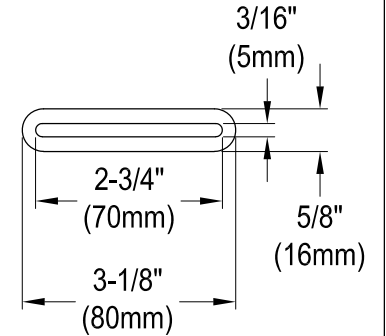

VTDR662723

66" Acrylic Anti-Skid Freestanding Tub With Drain

View B
(5:1)

Section A-A