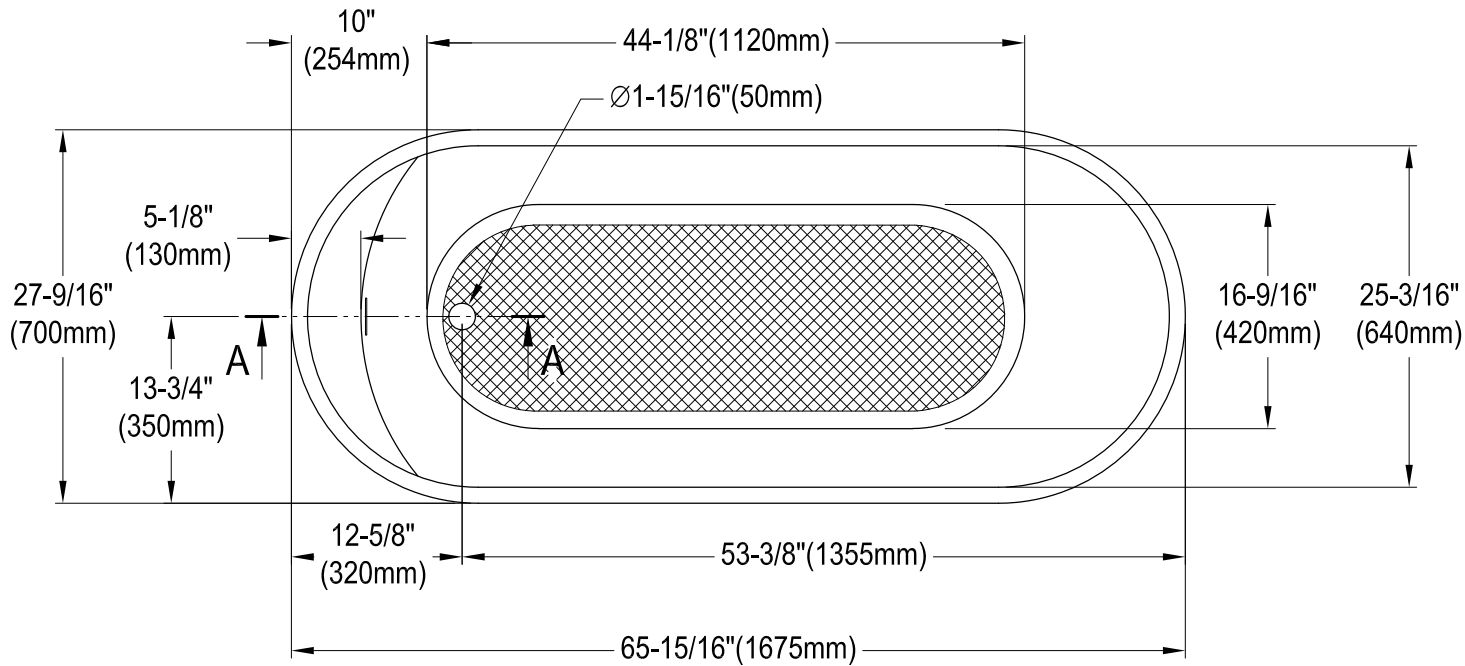

VTDR662723

66" Acrylic Anti-Skid Freestanding Tub With Drain

View B
(5:1)

Section A-A