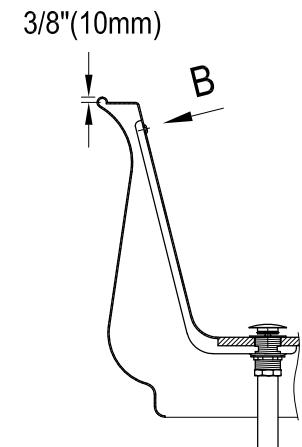

VTDR662723

66" Acrylic Anti-Skid Freestanding Tub With Drain

View B
(5:1)

Section A-A