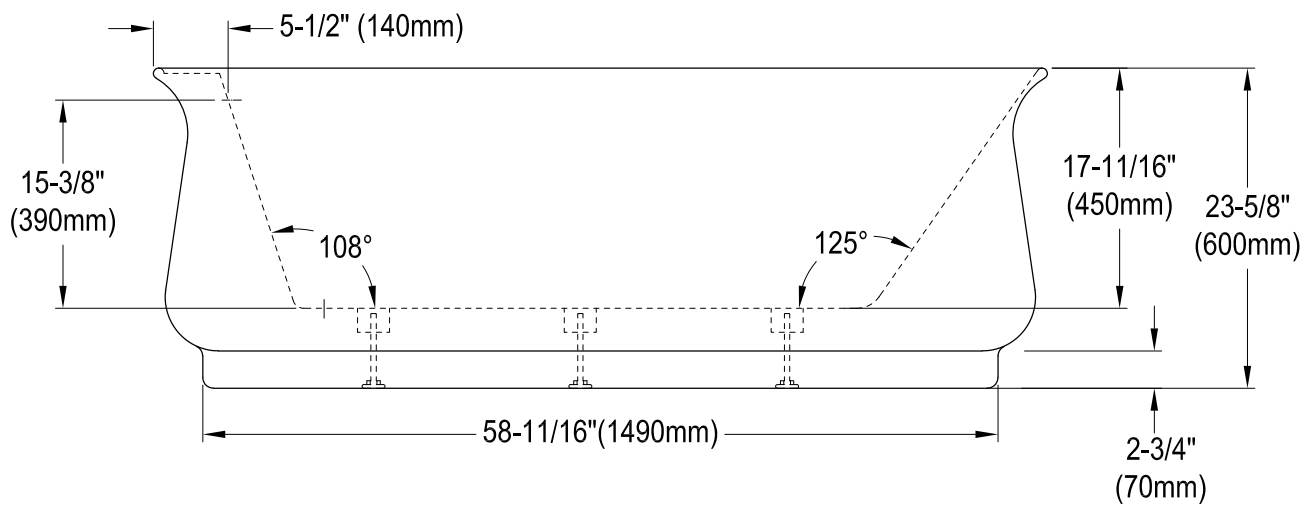

VTDR662723

66" Acrylic Anti-Skid Freestanding Tub With Drain

View B
(5:1)

Section A-A