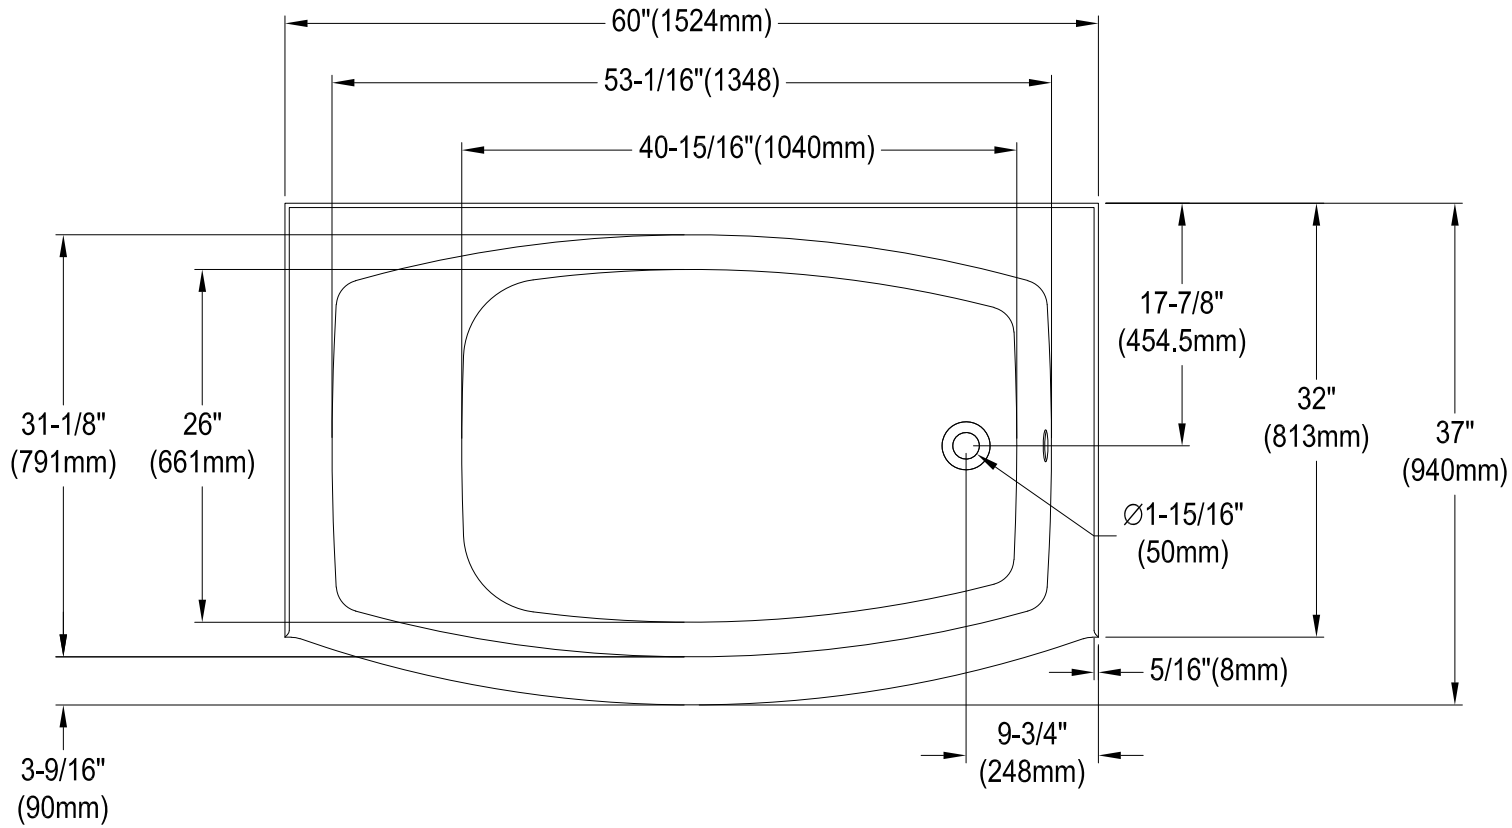

# VTDR603222R

60" Alcove Acrylic Tub, Right Drain Hole

M10 x 65 (5 pcs)