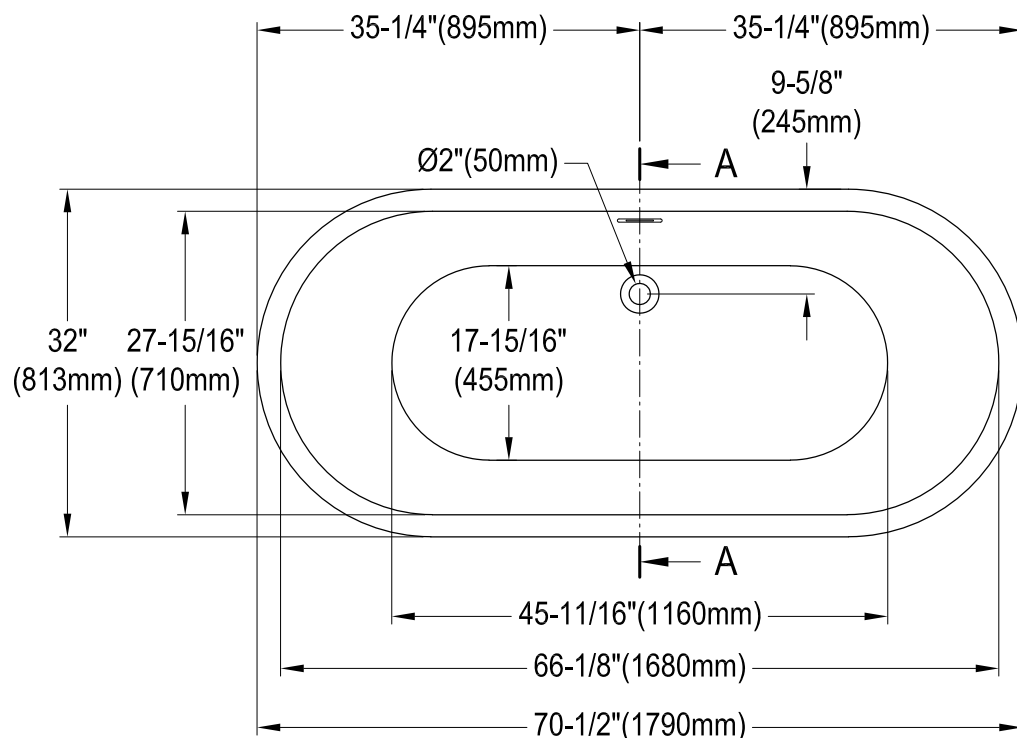

VTDE713224C420,2,3,6,7,8

71" Acrylic Pedestal Tub with Drain

M14 x 120 (4 pcs)
M14 x 100 (1 pcs)

Drain Hole Size

Scale (3:1)

View B

Scale (3:1)

Section A-A

VTDE713224C420,2,3,6,7,8

Toe Touch Drain with Overflow Hole