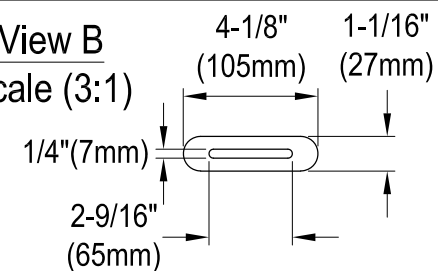

VTDE713224C420,2,3,6,7,8

71" Acrylic Pedestal Tub with Drain

M14 x 120 (4 pcs)
M14 x 100 (1 pcs)

Drain Hole Size

Scale (3:1)

View B

Scale (3:1)

Section A-A

VTDE713224C420,2,3,6,7,8

Toe Touch Drain with Overflow Hole