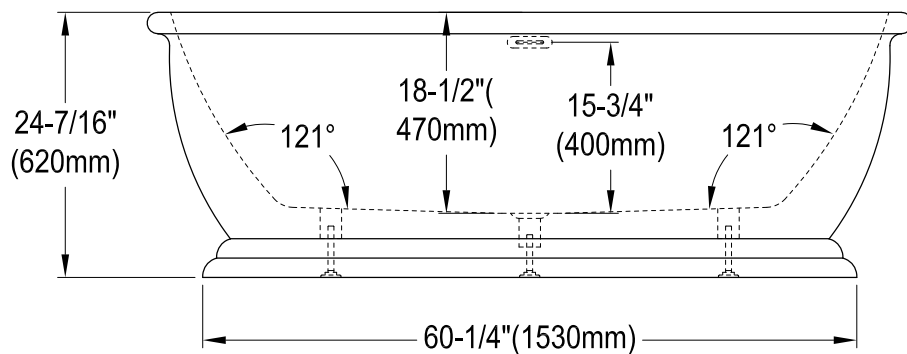

VTDE713224C420,2,3,6,7,8

71" Acrylic Pedestal Tub with Drain

M14 x 120 (4 pcs)
M14 x 100 (1 pcs)

Drain Hole Size

Scale (3:1)

View B

Scale (3:1)

Section A-A

VTDE713224C420,2,3,6,7,8

Toe Touch Drain with Overflow Hole