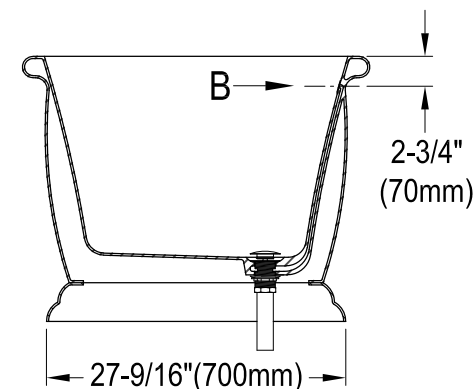

VTDE713224C420,2,3,6,7,8

71" Acrylic Pedestal Tub with Drain

M14 x 120 (4 pcs)
M14 x 100 (1 pcs)

Drain Hole Size

Scale (3:1)

View B

Scale (3:1)

Section A-A

VTDE713224C420,2,3,6,7,8

Toe Touch Drain with Overflow Hole