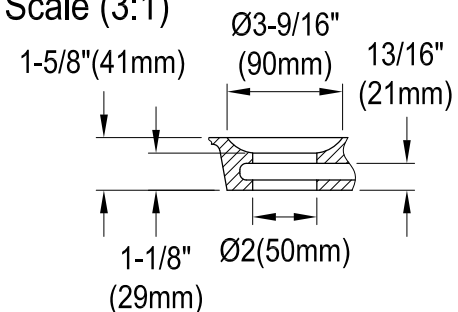

VTDE713224C420,2,3,6,7,8

71" Acrylic Pedestal Tub with Drain

M14 x 120 (4 pcs)
M14 x 100 (1 pcs)

Drain Hole Size

Scale (3:1)

View B

Scale (3:1)

Section A-A

VTDE713224C420,2,3,6,7,8

Toe Touch Drain with Overflow Hole