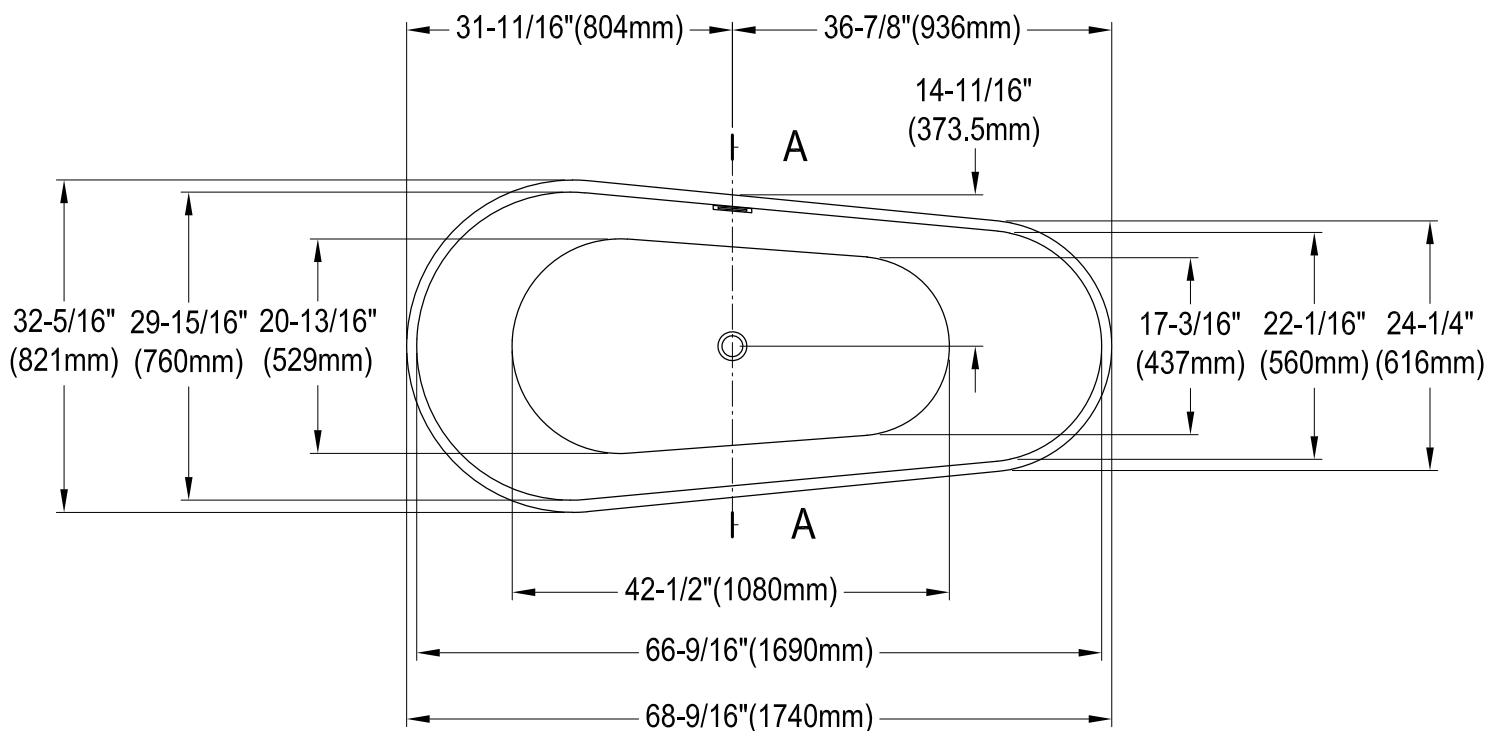

VTDE693223BA

69" Acrylic Freestanding Tub with Drain

M12 x 80 (6 pcs)

Drain Hole Size
(Scale 3:1)