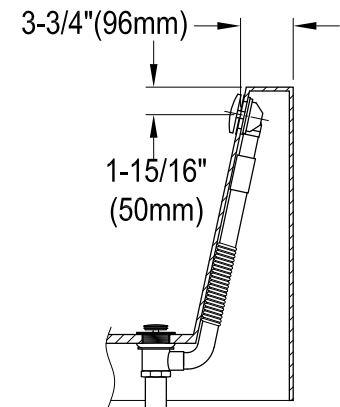

# VTDE673321

67" Acrylic Freestanding Tub with Drain

M12 x 65 (6 pcs)

Section A-A