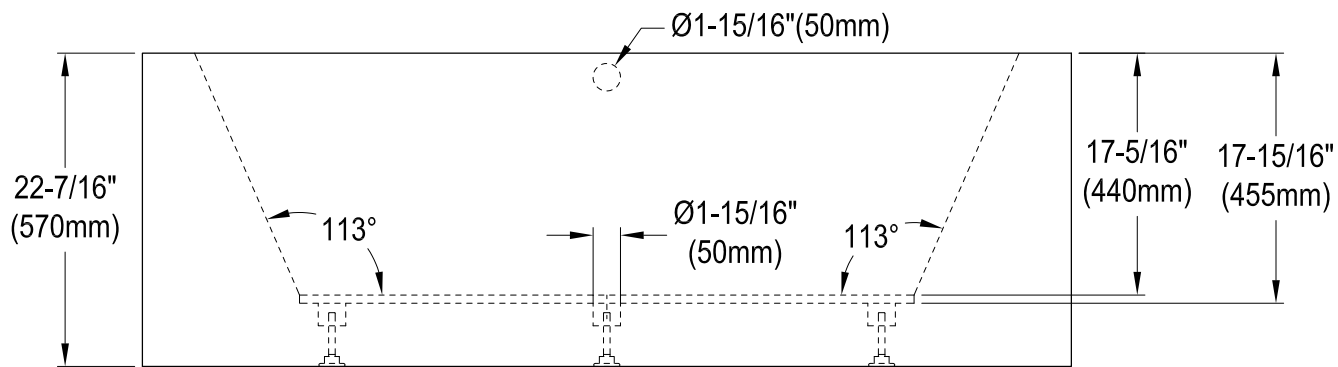

# VTDE673321

67" Acrylic Freestanding Tub with Drain

M12 x 65 (6 pcs)

Section A-A