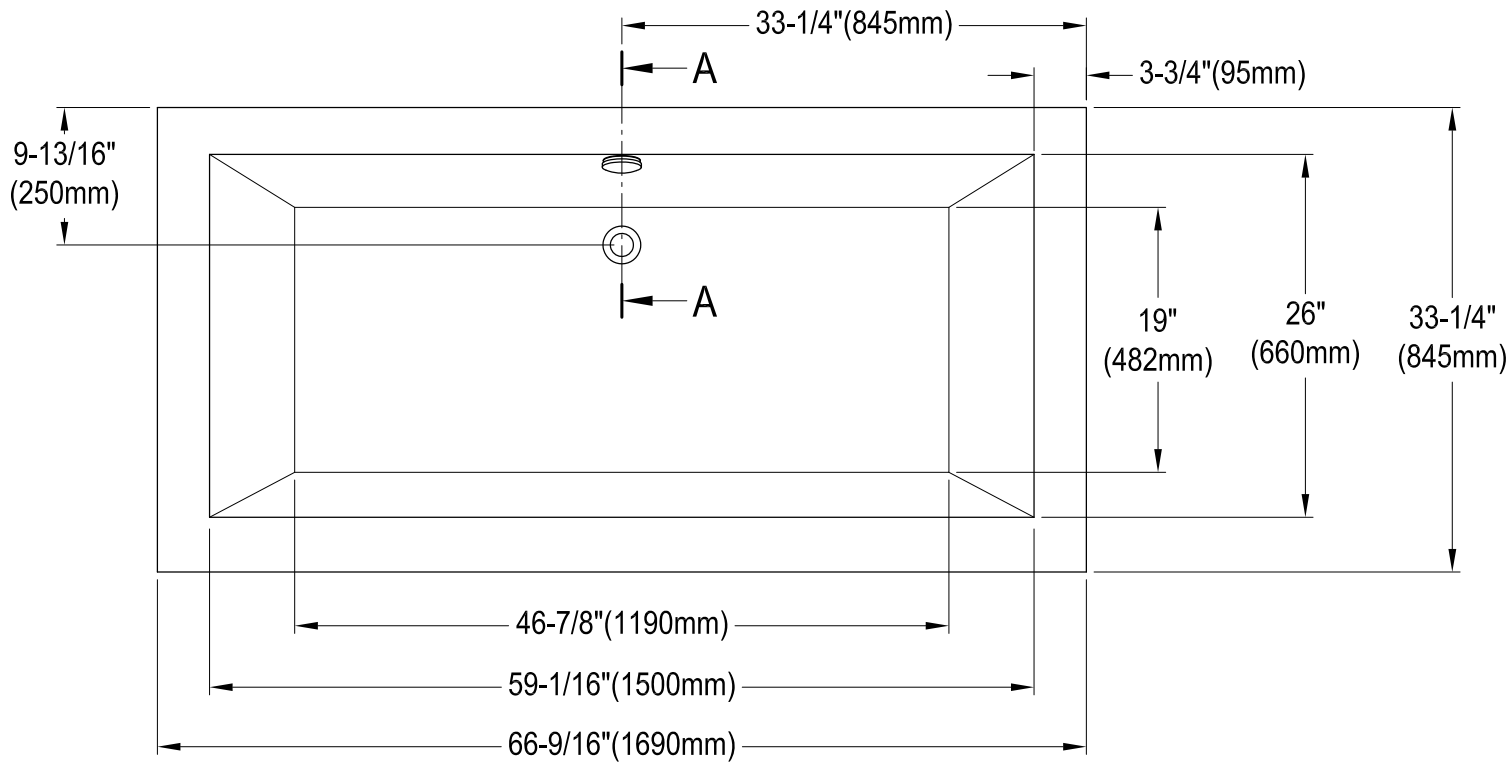

# VTDE673321

67" Acrylic Freestanding Tub with Drain

M12 x 65 (6 pcs)

Section A-A