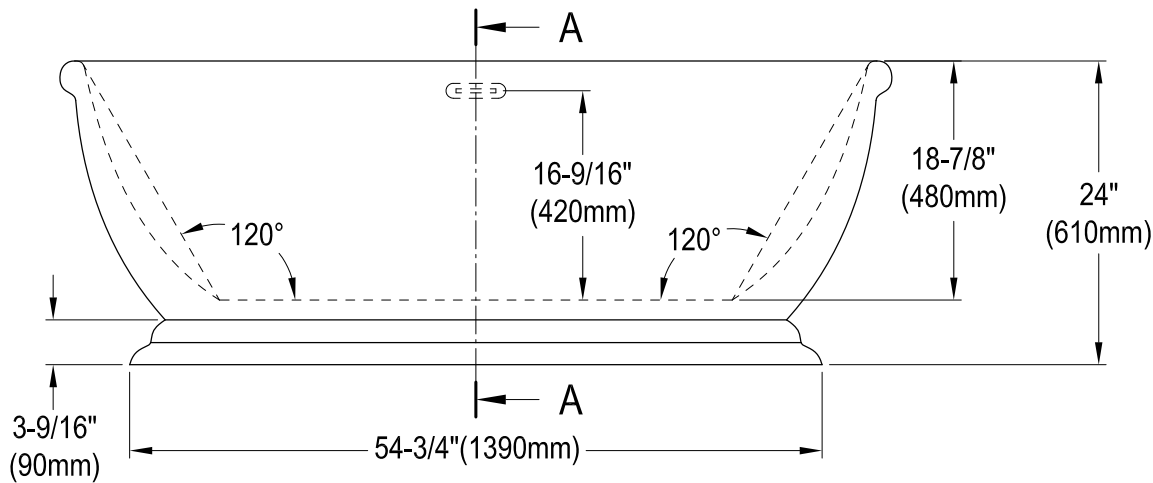

# VTDE663124

66" Acrylic Pedestal Tub With Square Overflow & Pop-Up Drain

Section: A-A