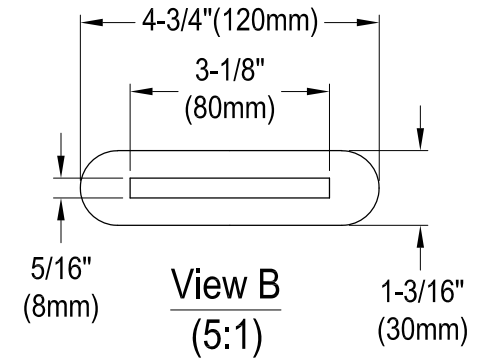

# VTDE663124

66" Acrylic Pedestal Tub With Square Overflow & Pop-Up Drain

Section: A-A