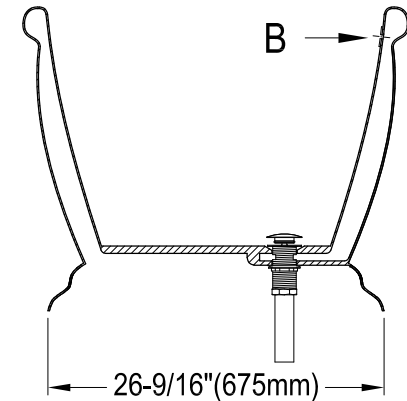

# VTDE663124

66" Acrylic Pedestal Tub With Square Overflow & Pop-Up Drain

Section: A-A