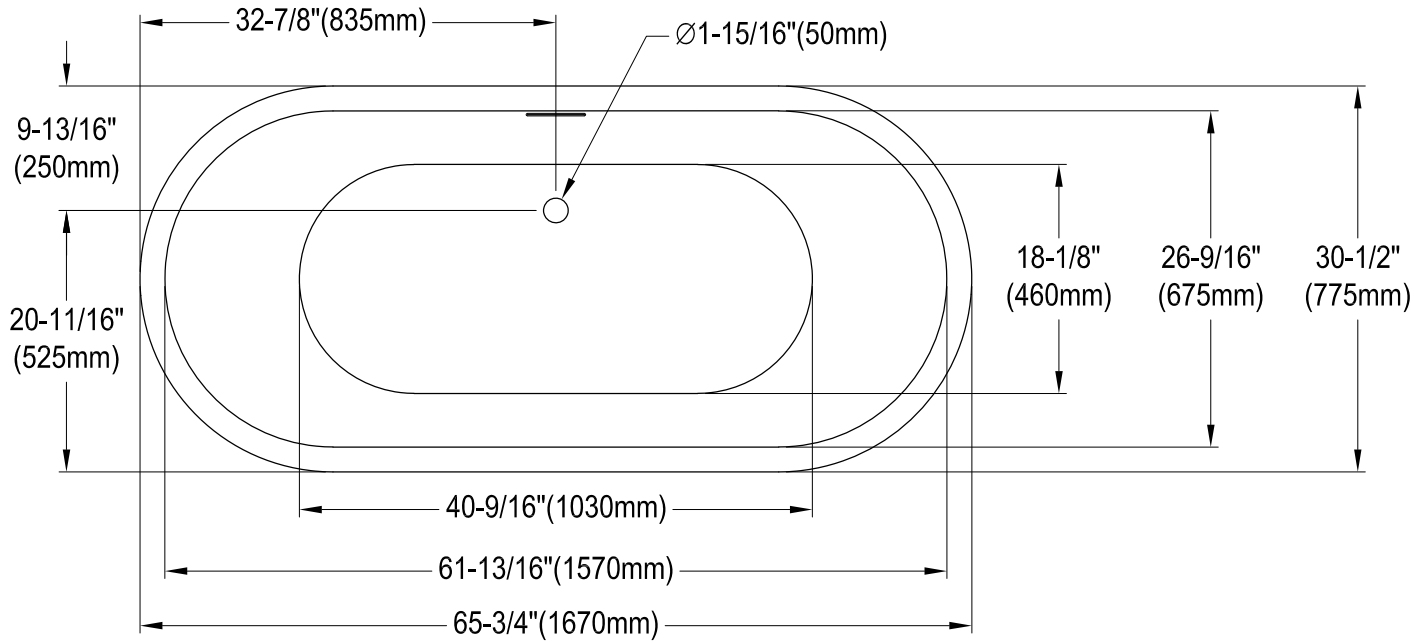

# VTDE663124

66" Acrylic Pedestal Tub With Square Overflow & Pop-Up Drain

Section: A-A