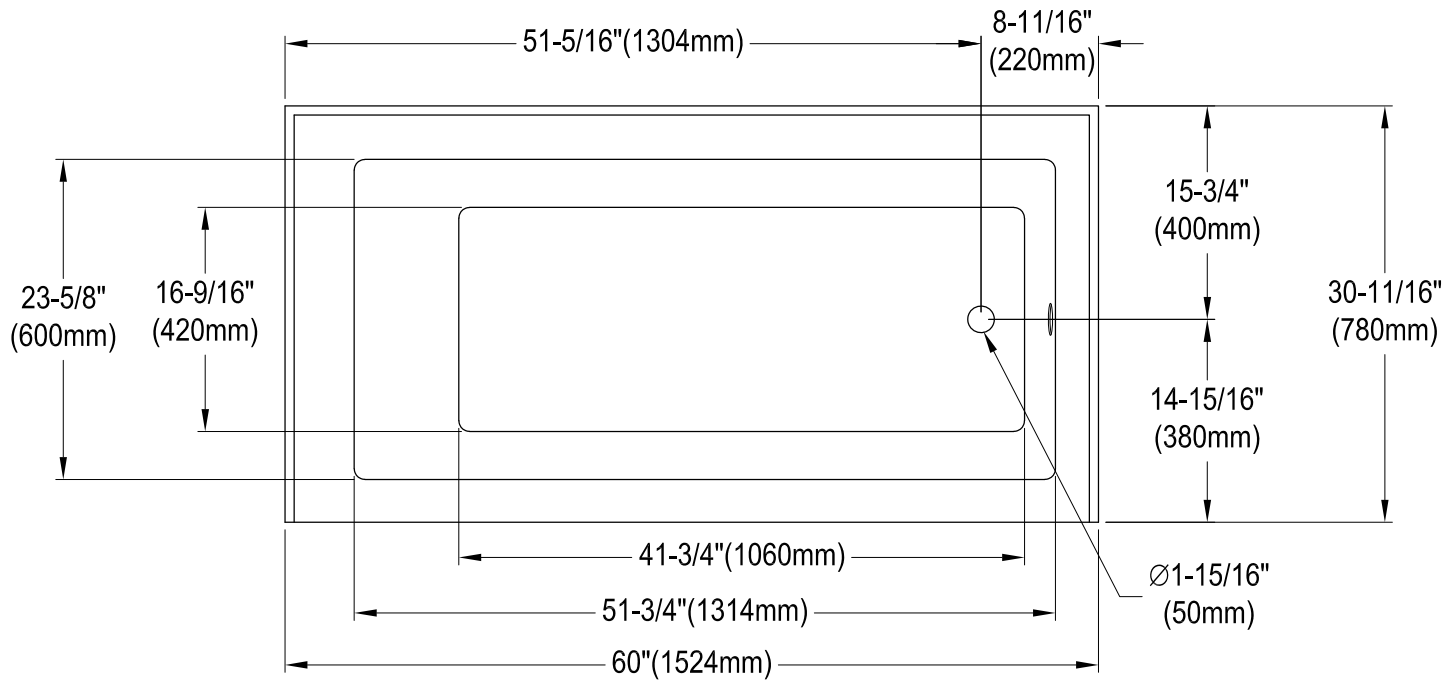

VTDE603122R

60" Acrylic Alcove Tub With Right Hand Drain Hole

M10 x 65 (2 pcs)