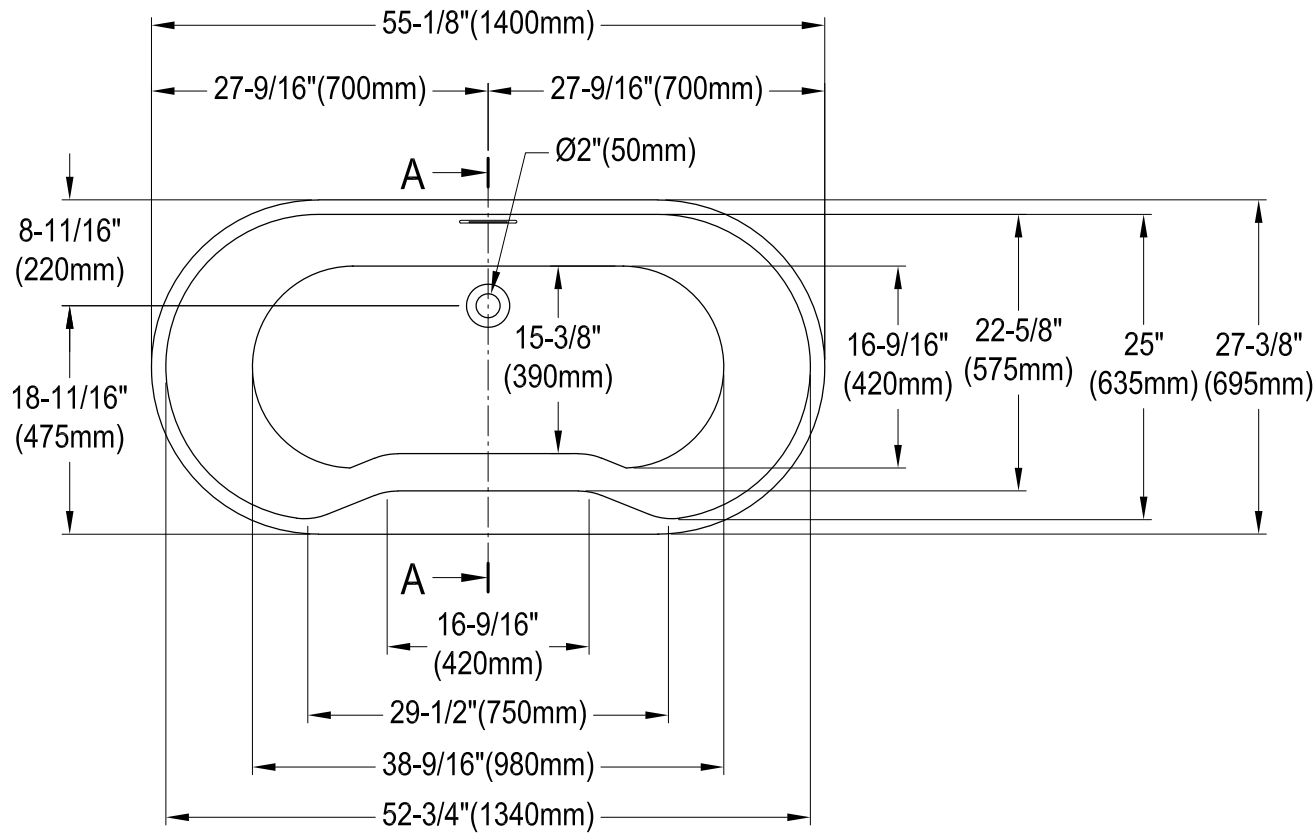

# VTDE552823

55" Acrylic Freestanding Tub with Drain

M14 x 120 (4 pcs)  
M14 x 100 (1 pcs)

## Drain Hole Size

Scale(3:1)

View B  
(3:1)

Section A-A