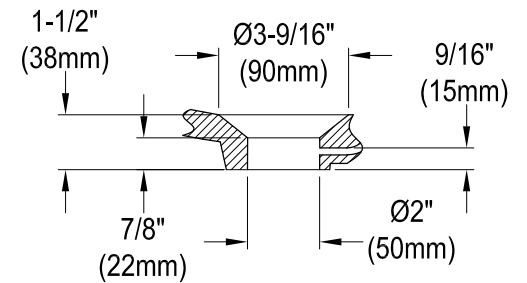

# VTDE552823

55" Acrylic Freestanding Tub with Drain

M14 x 120 (4 pcs)  
M14 x 100 (1 pcs)

## Drain Hole Size

Scale(3:1)

View B  
(3:1)

Section A-A