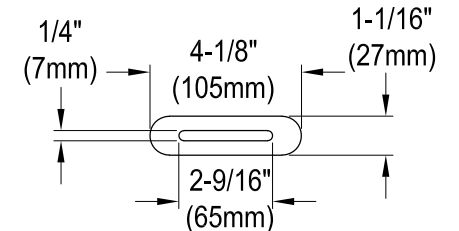

# VTDE552823

55" Acrylic Freestanding Tub with Drain

M14 x 120 (4 pcs)  
M14 x 100 (1 pcs)

## Drain Hole Size

Scale(3:1)

View B  
(3:1)

Section A-A