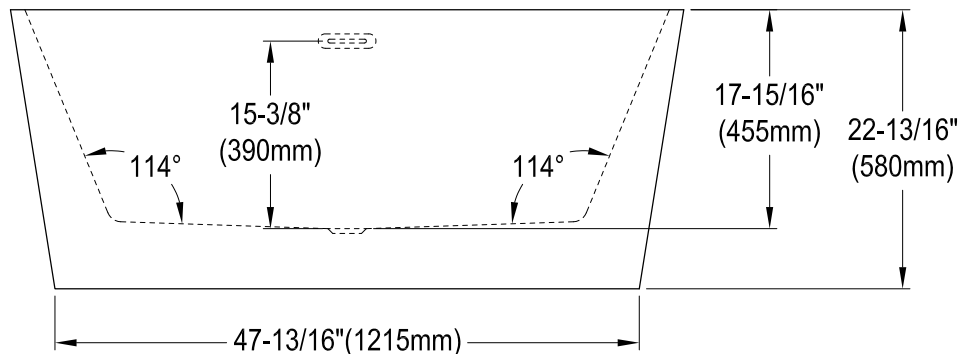

# VTDE552823

55" Acrylic Freestanding Tub with Drain

M14 x 120 (4 pcs)  
M14 x 100 (1 pcs)

## Drain Hole Size

Scale(3:1)

View B  
(3:1)

Section A-A