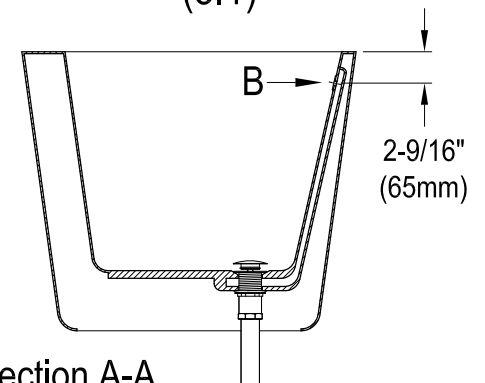

# VTDE552823

55" Acrylic Freestanding Tub with Drain

M14 x 120 (4 pcs)  
M14 x 100 (1 pcs)

## Drain Hole Size

Scale(3:1)

View B  
(3:1)

Section A-A