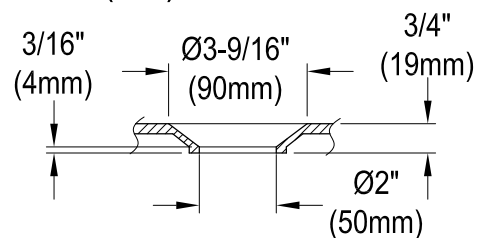

# VTDE513026BA

51" Acrylic Freestanding Tub with Drain

M12 x 80 (4 pcs)

## Drain Hole Size

Scale(3:1)

Section A-A

Section B-B