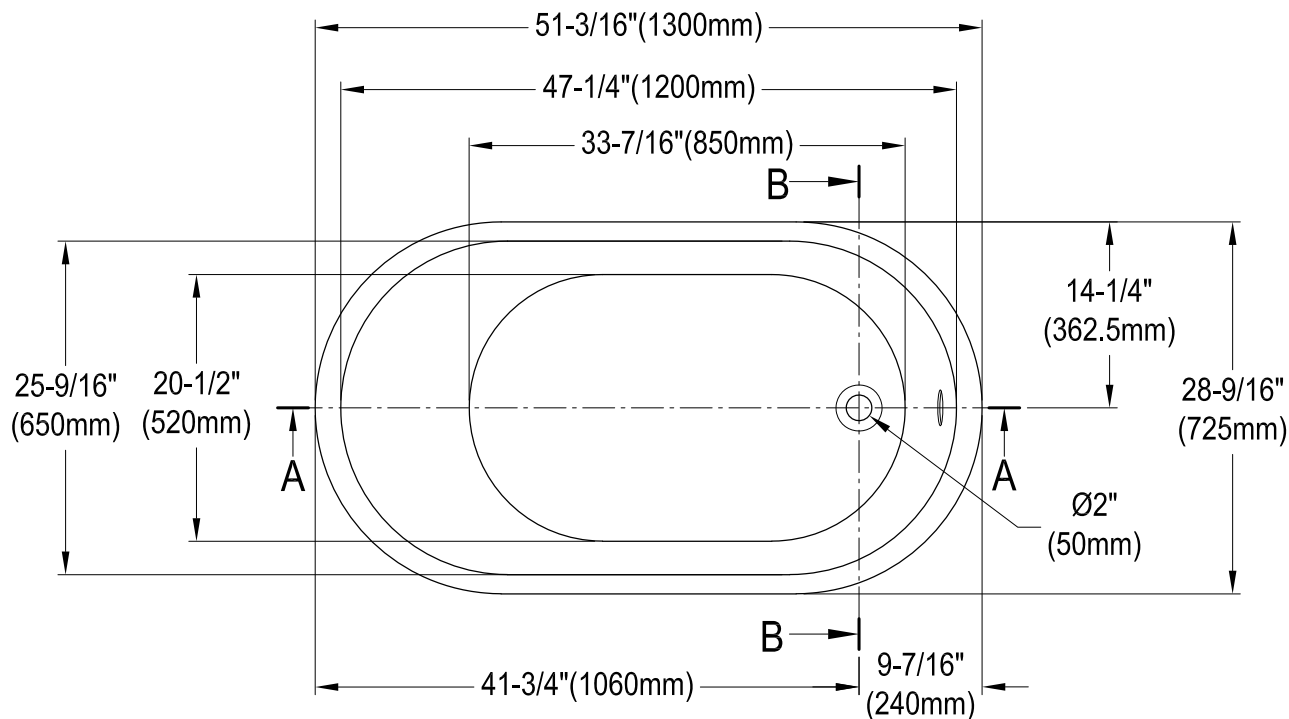

# VTDE513026BA

51" Acrylic Freestanding Tub with Drain

M12 x 80 (4 pcs)

## Drain Hole Size

Scale(3:1)

Section A-A

Section B-B