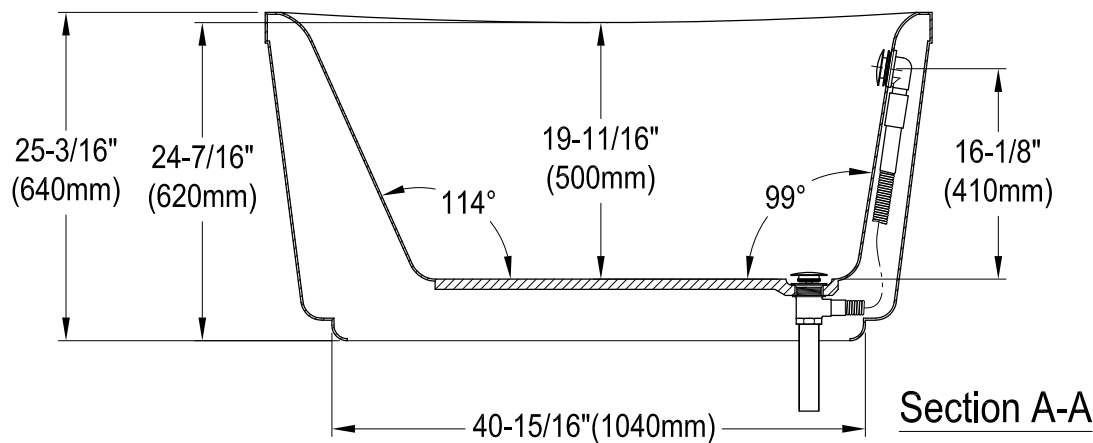

# VTDE513026BA

51" Acrylic Freestanding Tub with Drain

M12 x 80 (4 pcs)

## Drain Hole Size

Scale(3:1)

Section A-A

Section B-B