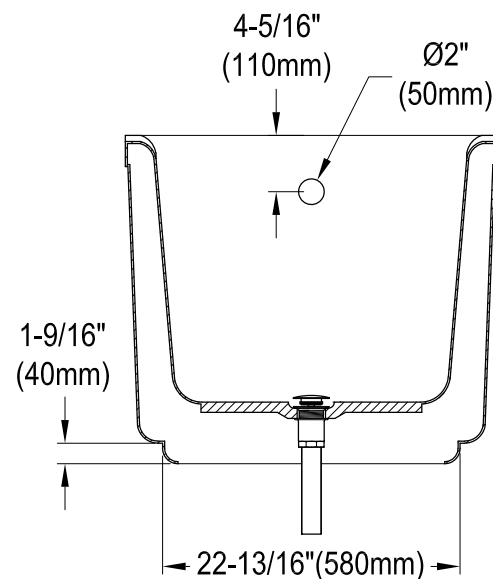

# VTDE513026BA

51" Acrylic Freestanding Tub with Drain

M12 x 80 (4 pcs)

## Drain Hole Size

Scale(3:1)

Section A-A

Section B-B