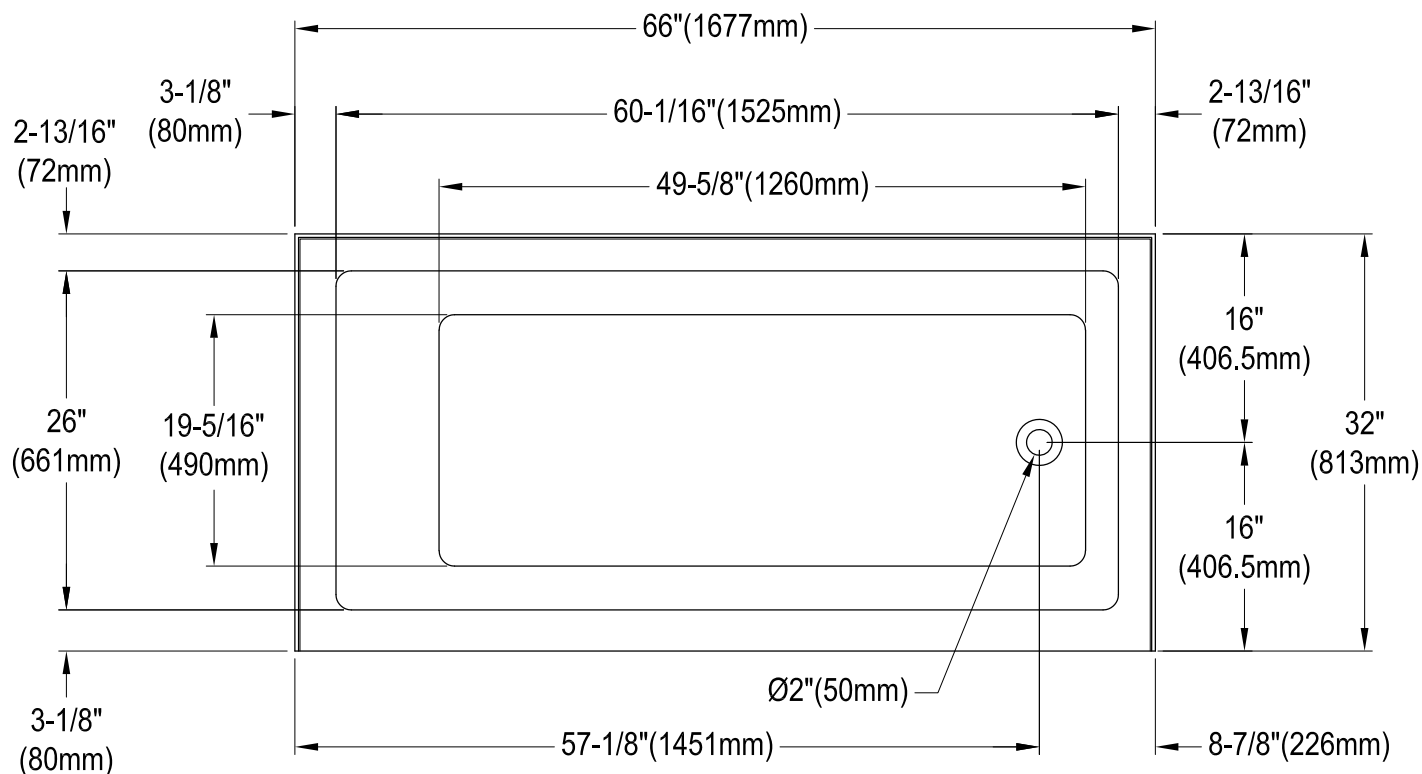

# VTAP663222R

66" Acrylic Alcove Tub with Right Hand Drain Hole

M10 x 55 (5 pcs)

Five M10 x 55 screws are shown, used for mounting the tub.