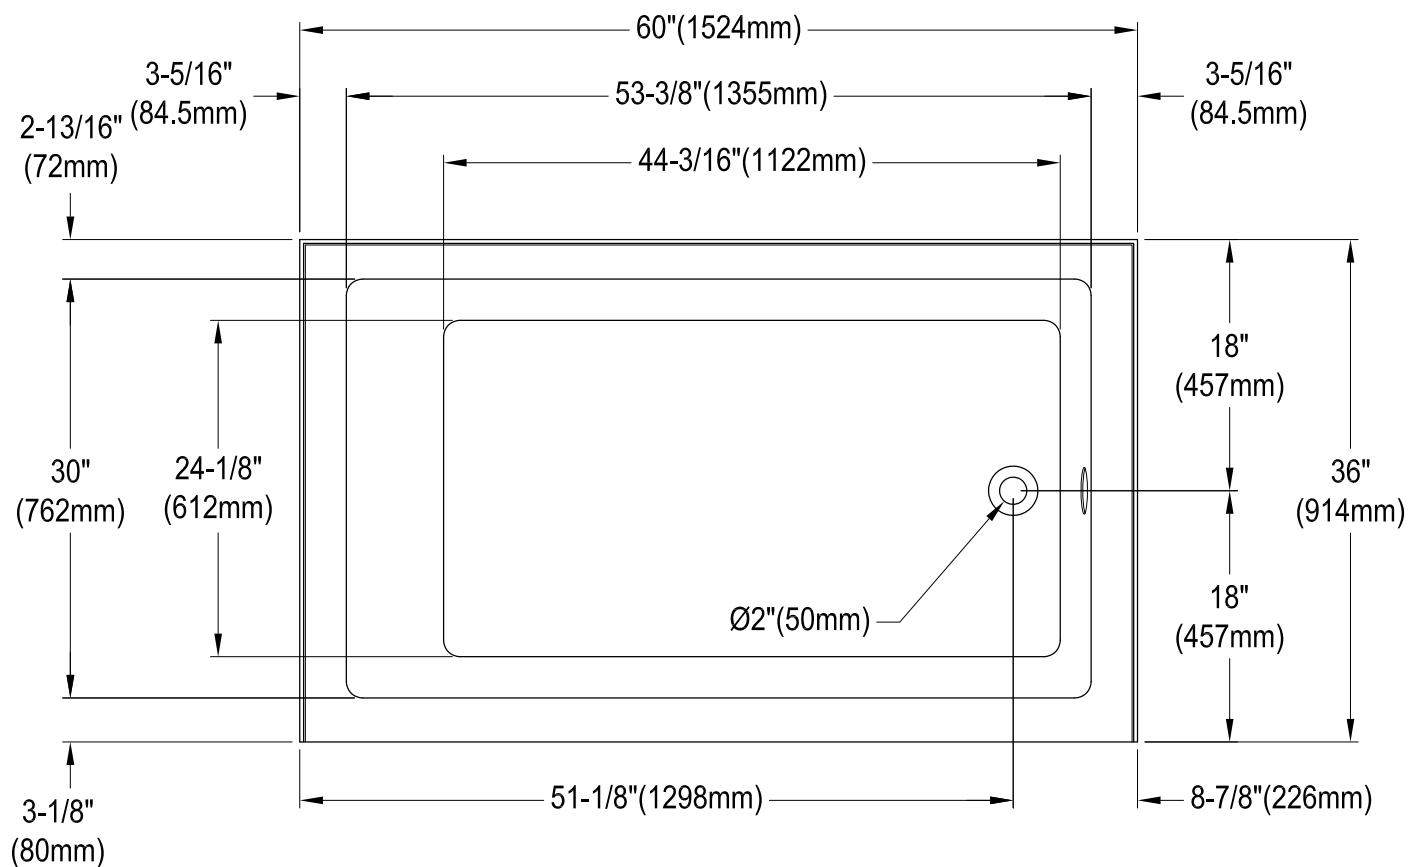

VTAP603622R

60" Acrylic Alcove Tub with Right Hand Drain Hole

M10 x 65 (5 pcs)