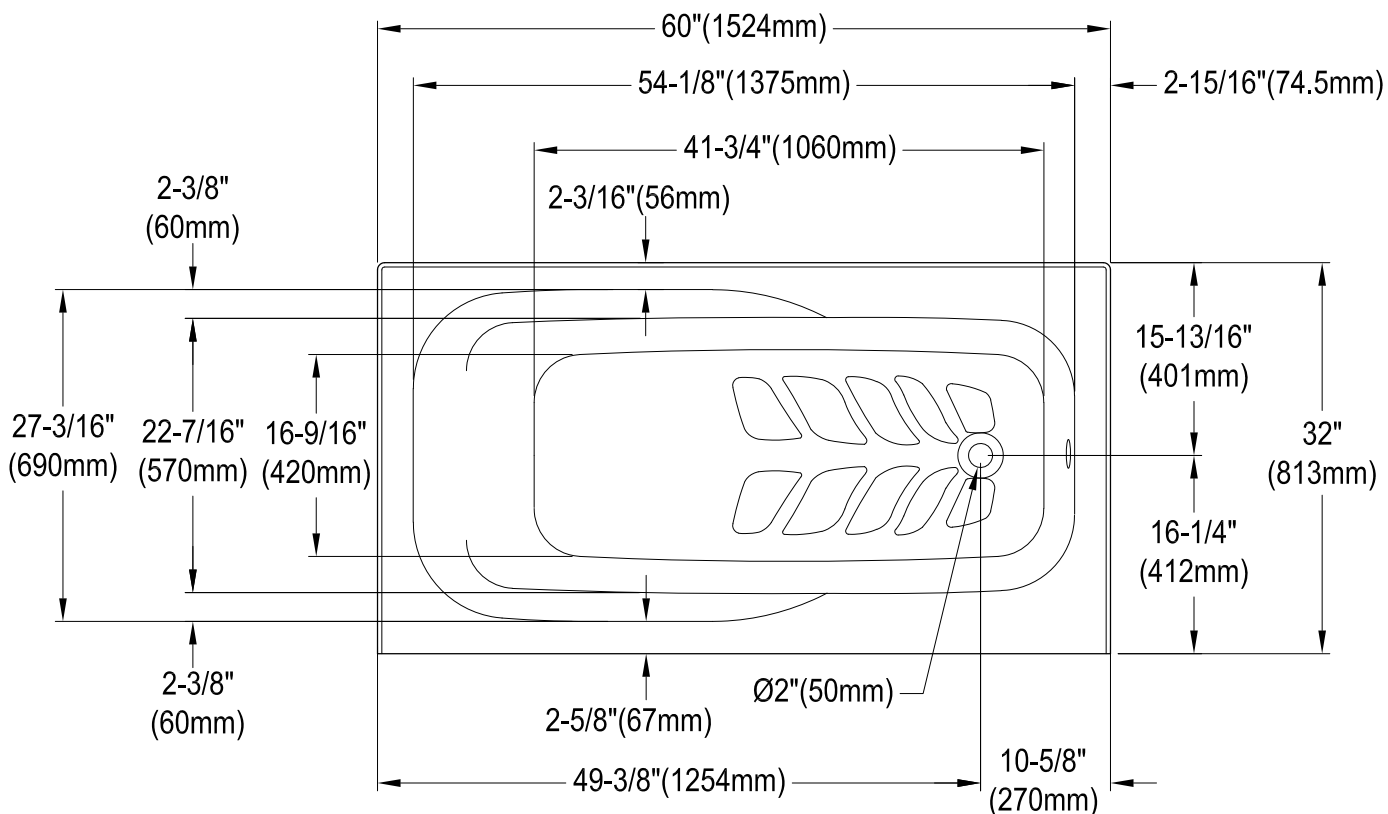

VTAP6031R21C

60" Acrylic Anti-Skid Alcove Tub with Right Hand Drain Hole

M10 x 60 (2 pcs)
M10 x 45 (2 pcs)

Drain Hole Size
(Scale 3:1)