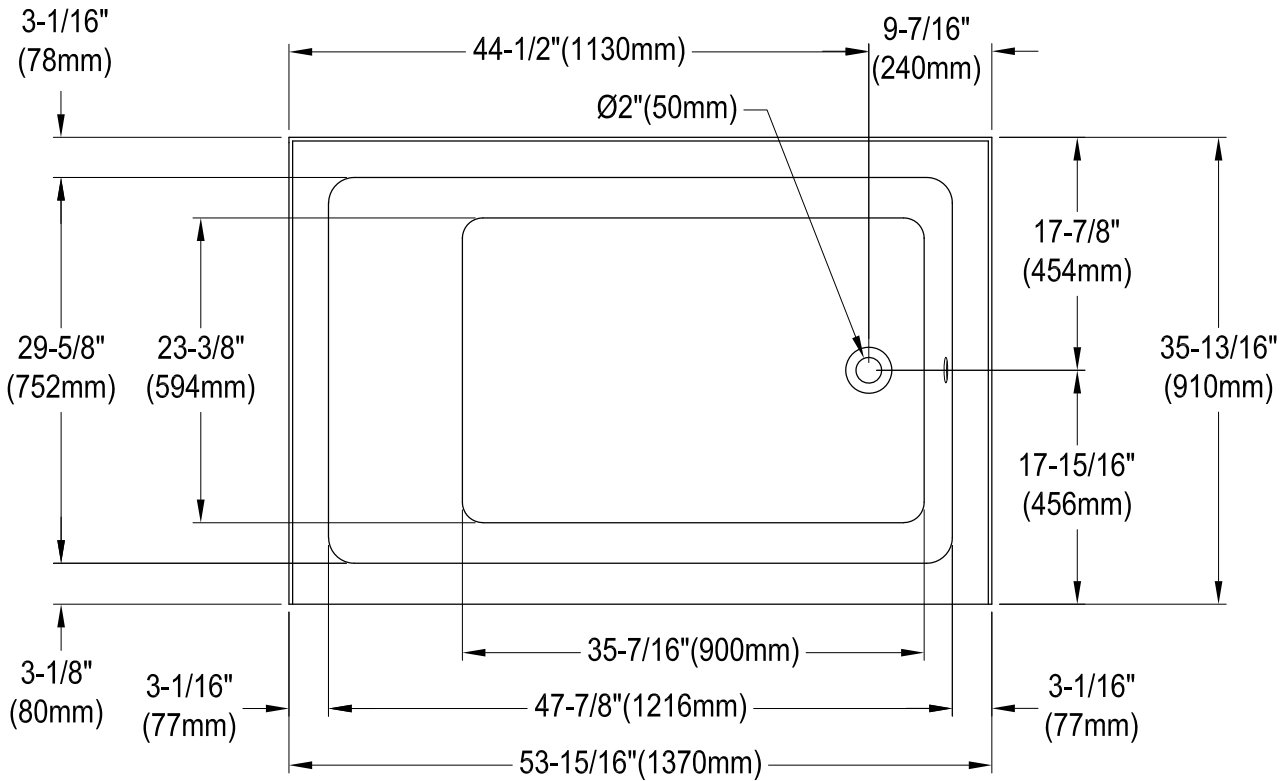

VTAP5436R22

54" Acrylic Alcove Tub with Right Hand Drain Hole

M10 x 60 (2 pcs)
M10 x 45 (2 pcs)

Drain Hole Size (Scale 3:1)