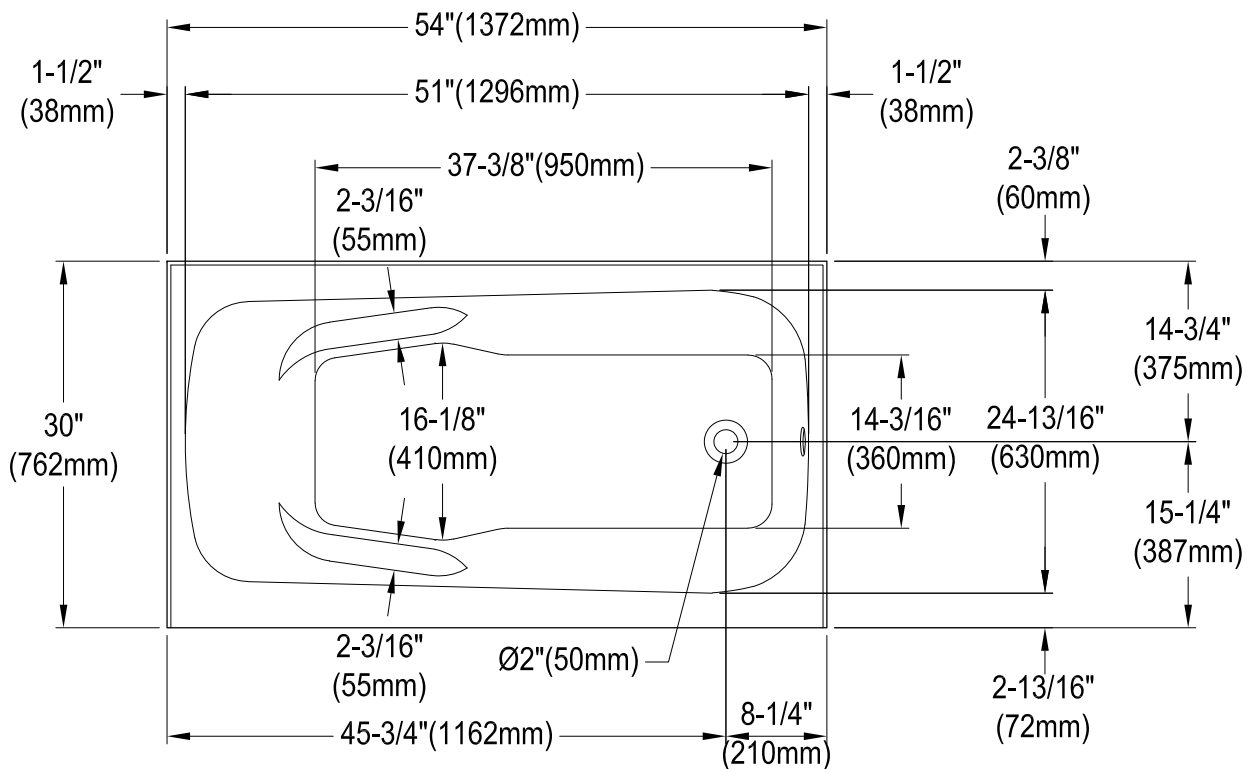

VTAP543023R

54" Acrylic Alcove Tub with Right Hand Drain Hole

M10 x 65 (5 pcs)

Drain Hole Size
(Scale 3:1)