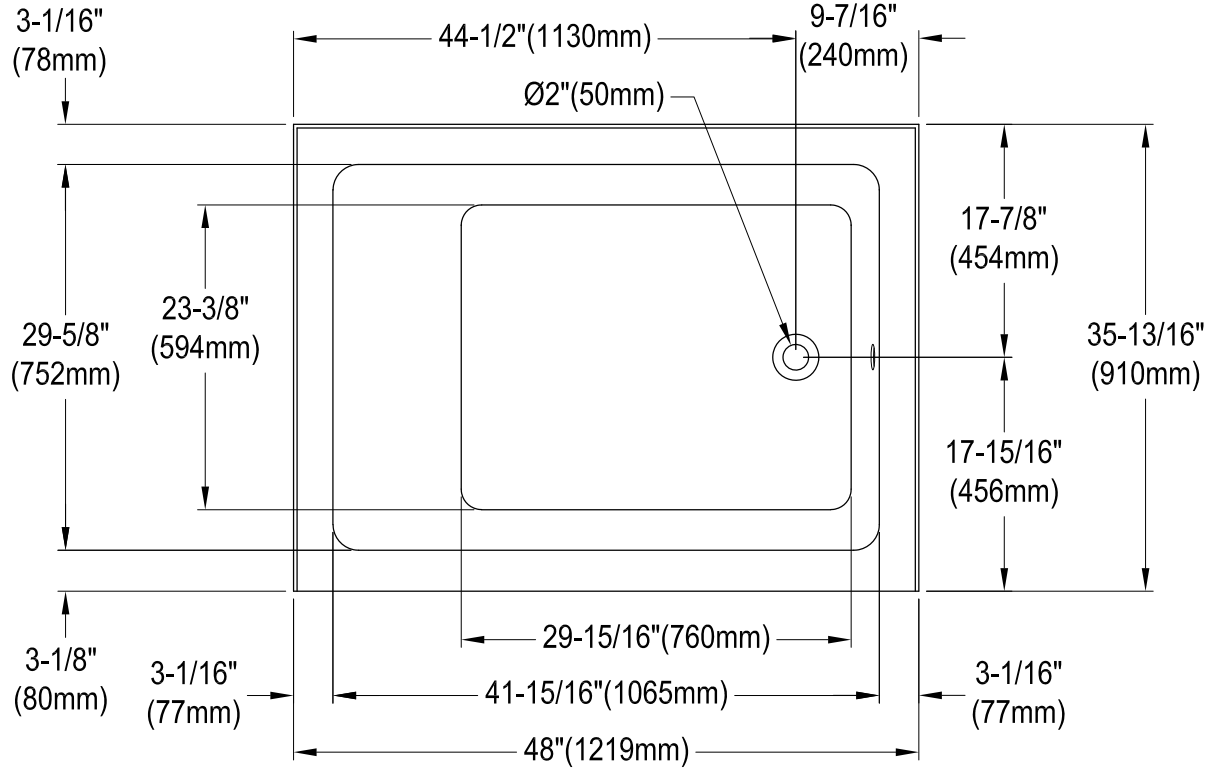

VTAP4836R22

48" Acrylic Alcove Tub with Right Hand Drain Hole

M10 x 60 (2 pcs)
M10 x 45 (2 pcs)

Drain Hole Size (Scale 3:1)