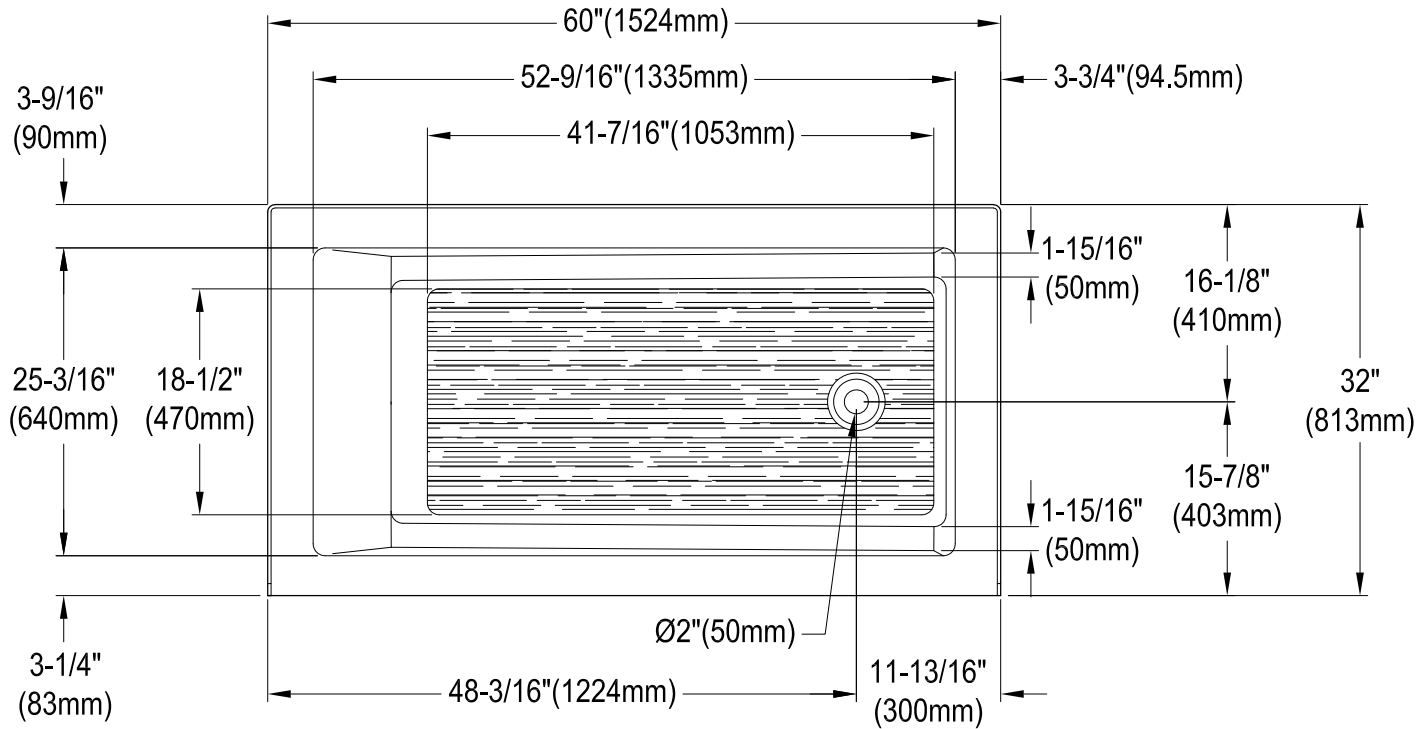

VTAM6032R22D

60" Acrylic Anti-Skid Alcove Tub with Right Hand Drain Hole

M10 x 60 (2 pcs)
M10 x 45 (2 pcs)

Drain Hole Size
(Scale 3:1)