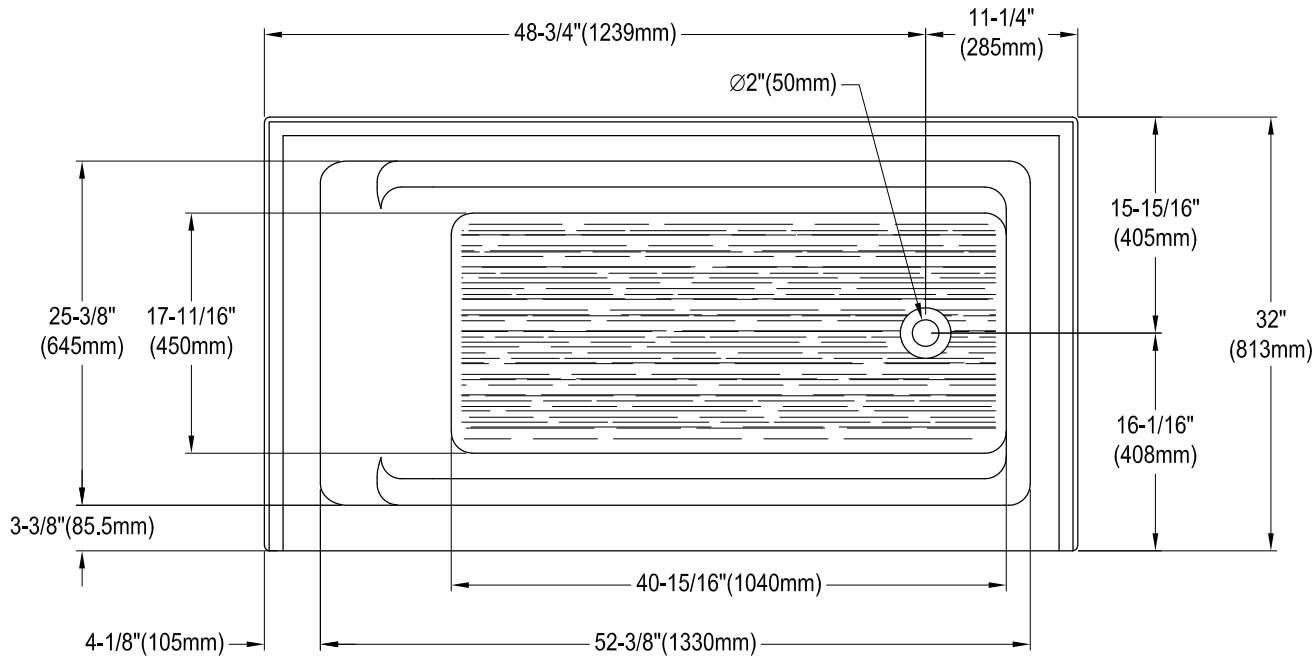

# VTAM6032R22B

60" Acrylic Anti-Skid Alcove Tub With Right Hand Drain Hole

M10 x 60 (2 pcs)  
M10 x 45 (2 pcs)

Four icons representing different types of feet used for mounting the tub: two with wide bases and two with narrow bases.