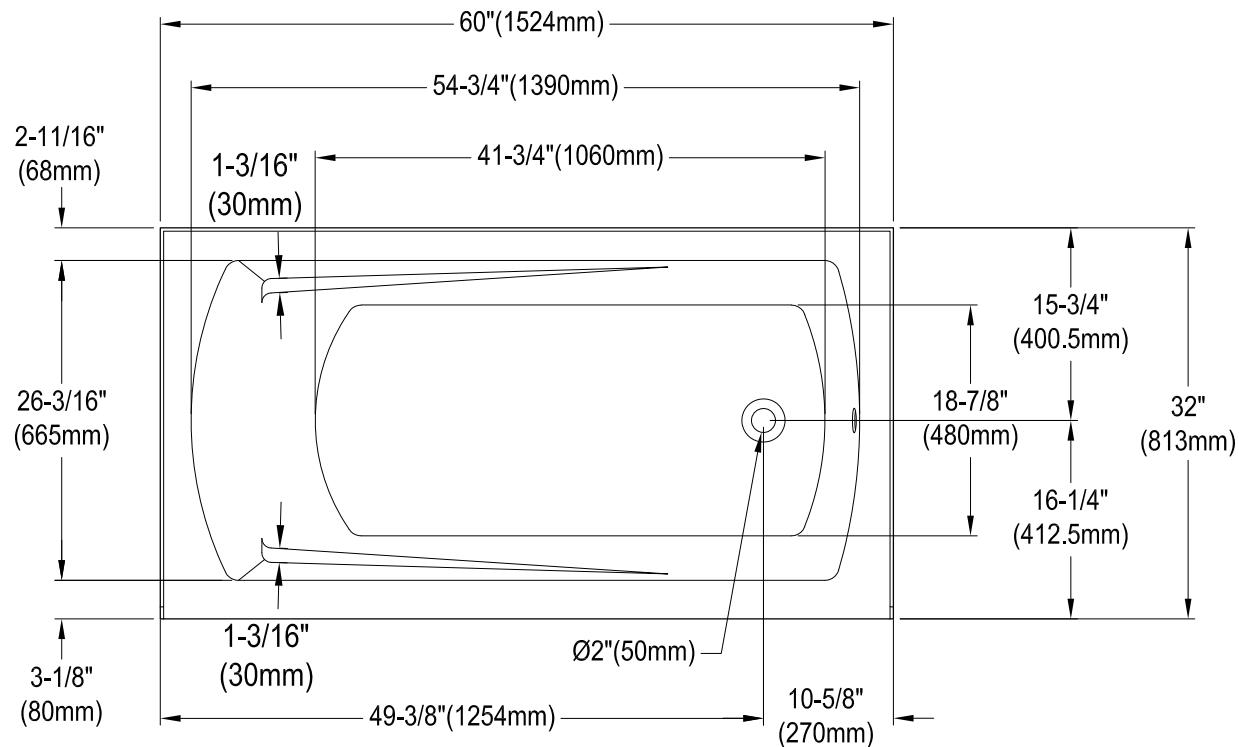

# VTAM6032R21

60" Acrylic Alcove Tub with Right Hand Drain Hole

M10 x 60 (2 pcs)  
M10 x 45 (2 pcs)

## Drain Hole Size (Scale 3:1)