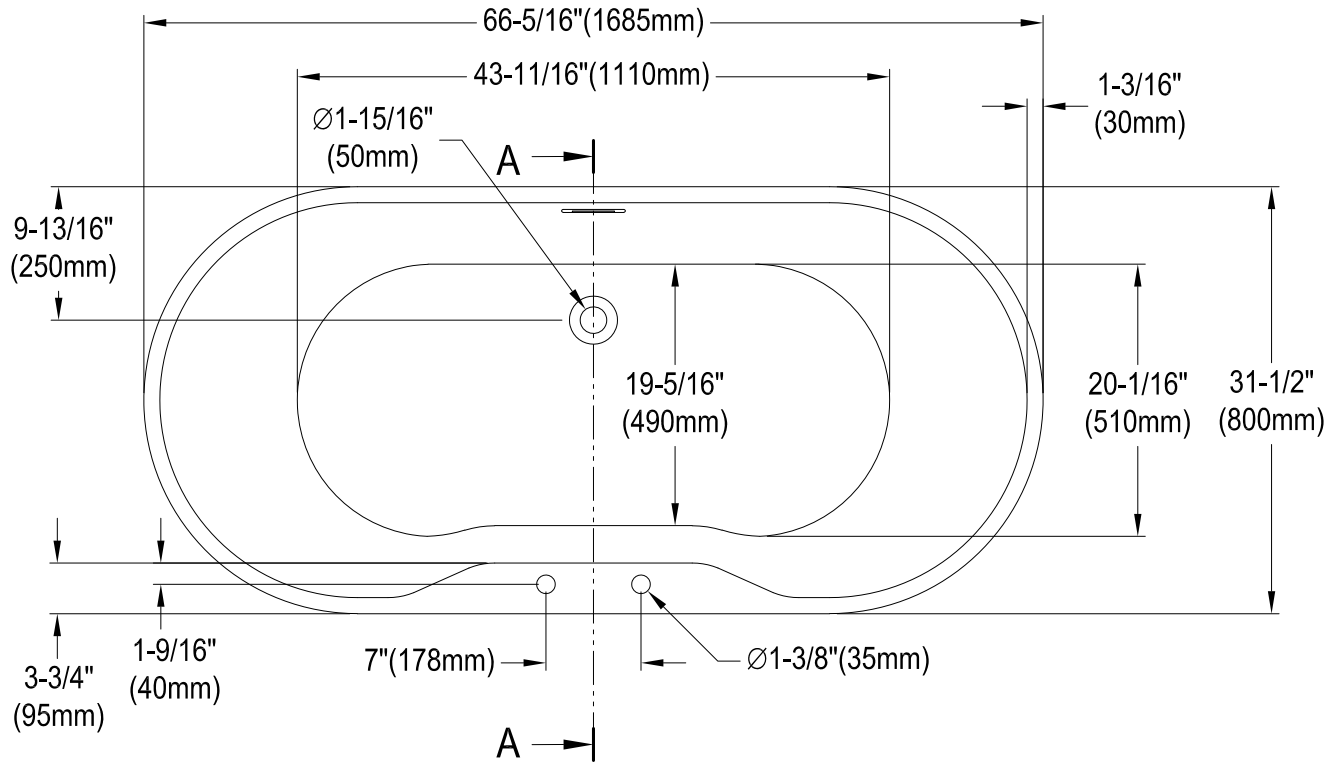

VT7DE673223

67" Freestanding Acrylic Tub With Drain And Deck For Faucet Installation

M14 x 130 (4 pcs)
M14 x 100 (1 pcs)