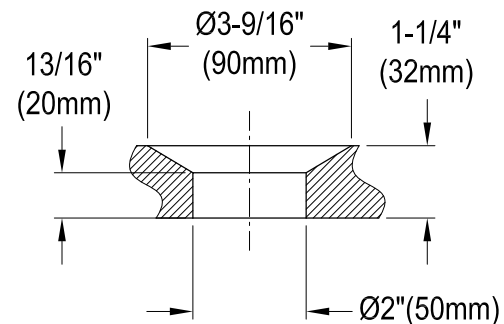

VT7DE672826WAC1,2,5,8

67" Acrylic Clawfoot Tub with 7" Faucet Drillings

Drain Hole Size

Scale (5:1)

Section A-A