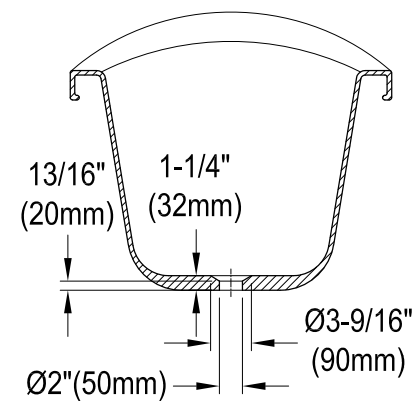

VT7DE672826WAC1,2,5,8

67" Acrylic Clawfoot Tub with 7" Faucet Drillings

Drain Hole Size

Scale (5:1)

Section A-A