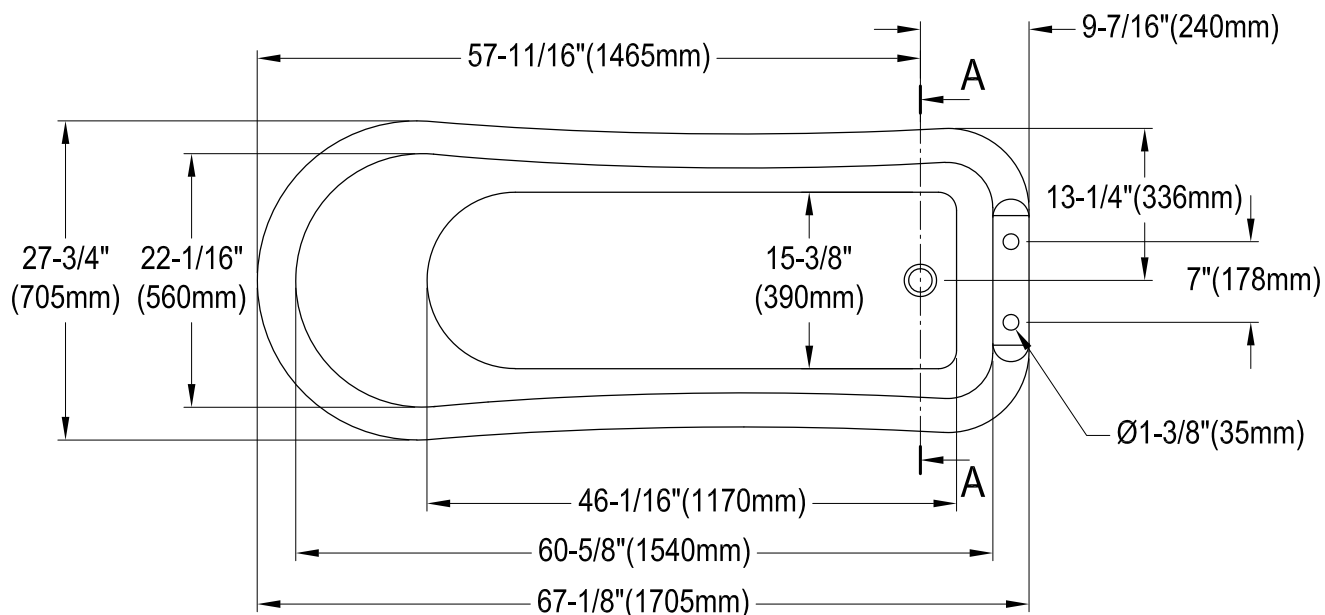

VT7DE672826WAC1,2,5,8

67" Acrylic Clawfoot Tub with 7" Faucet Drillings

Drain Hole Size

Scale (5:1)

Section A-A