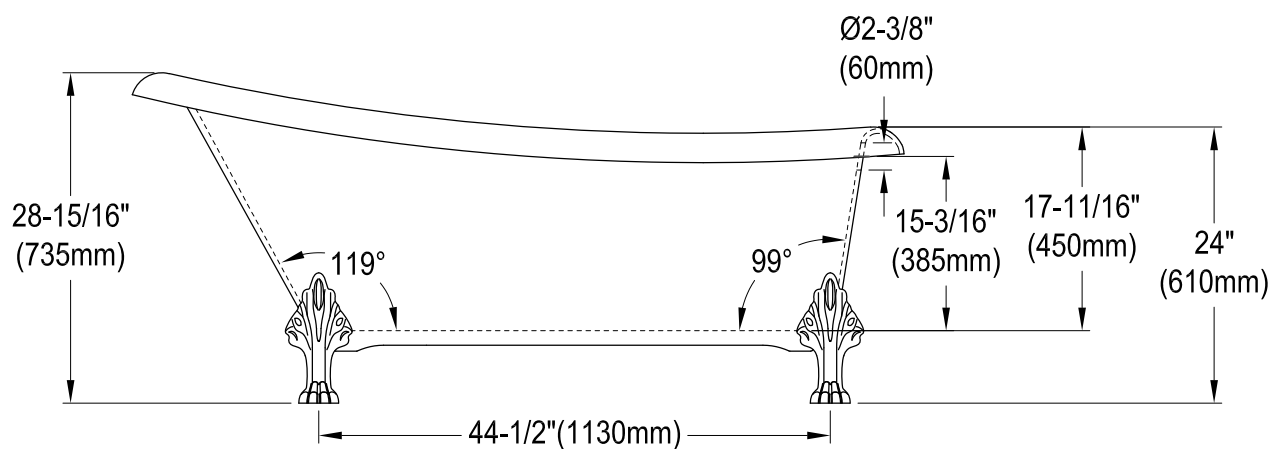

VT7DE672826WAC1,2,5,8

67" Acrylic Clawfoot Tub with 7" Faucet Drillings

Drain Hole Size

Scale (5:1)

Section A-A