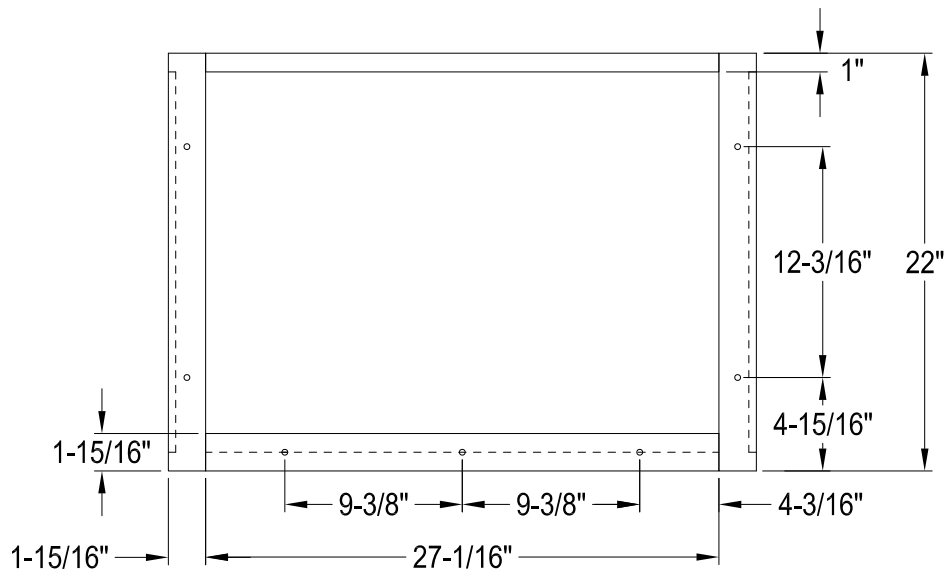

VSP3122P0,1,2,5,6,7,8

Rectangular Tube For Console Sink

VSPBRKT x 2 pcs
(Scale 3:1)