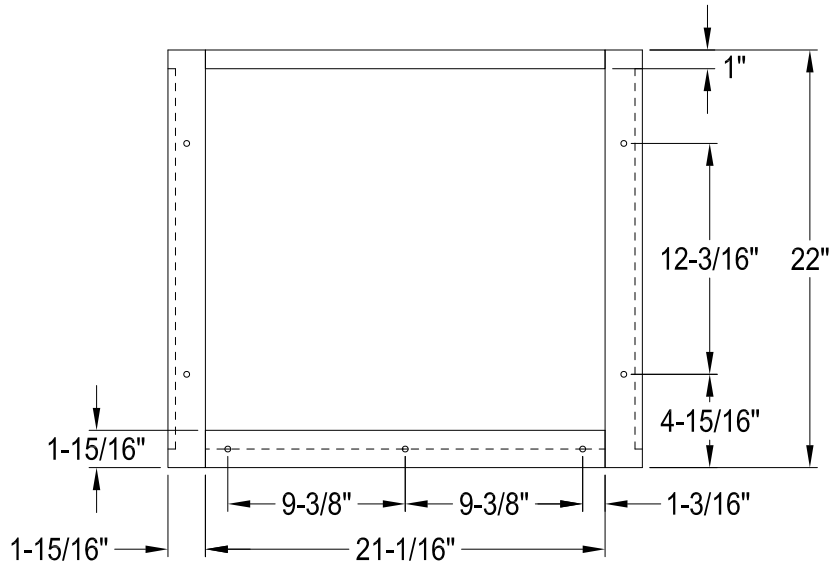

# VSP2522P0,1,2,5,6,7,8

Rectangular Tube For Console Sink

VSPBRKT x 2 pcs  
(Scale 3:1)