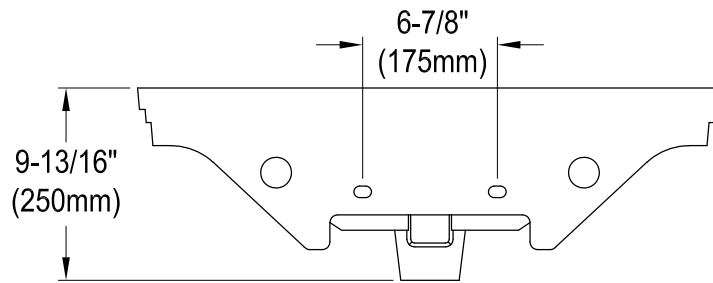

VPB4308

Wall Mount Pedestal Sink

Sink Back View

Drain Hole Size