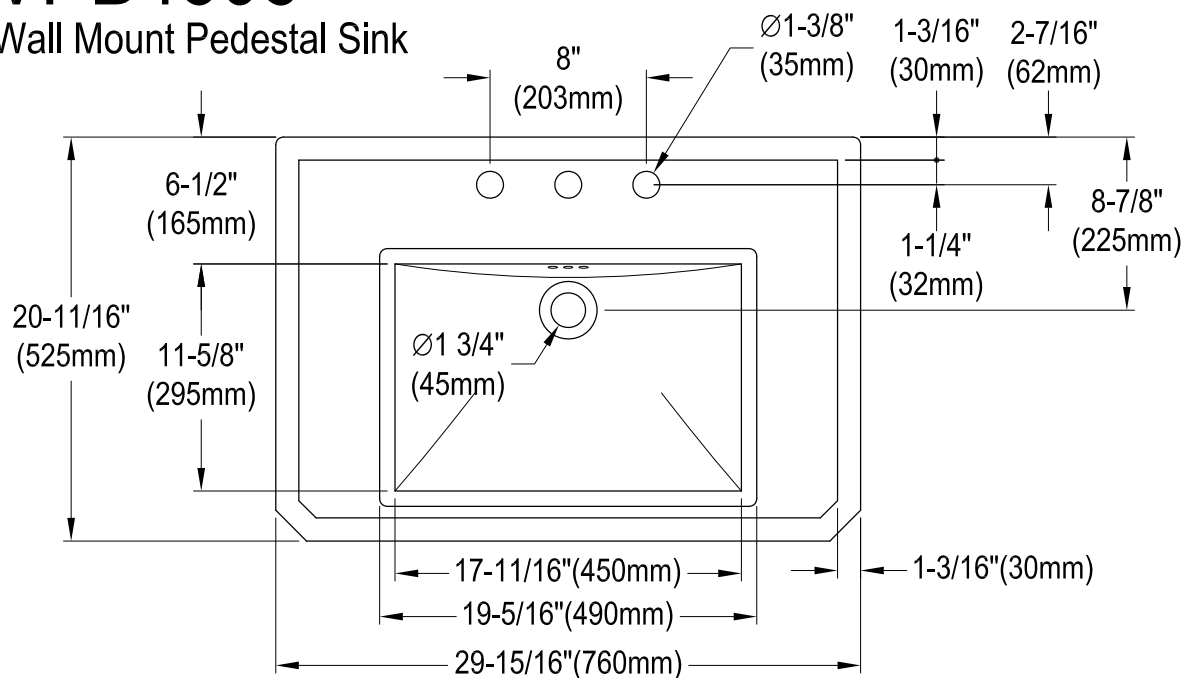

## Wall Mount Pedestal Sink

Sink Back View

### Drain Hole Size (Scale 2:1)