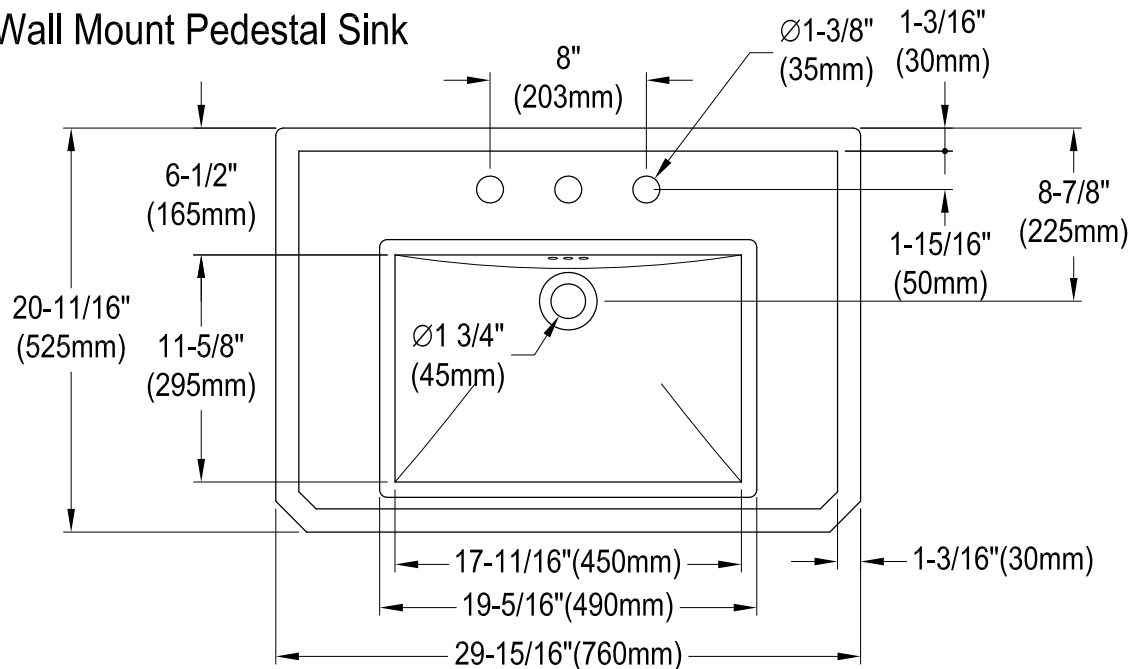

VPB4308

Wall Mount Pedestal Sink

Sink Back View

Drain Hole Size