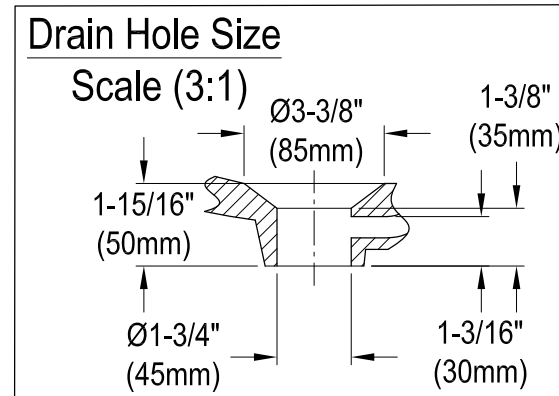

VPB3510

Wall Mount Pedestal Sink

Sink Section A-A

Sink Back View