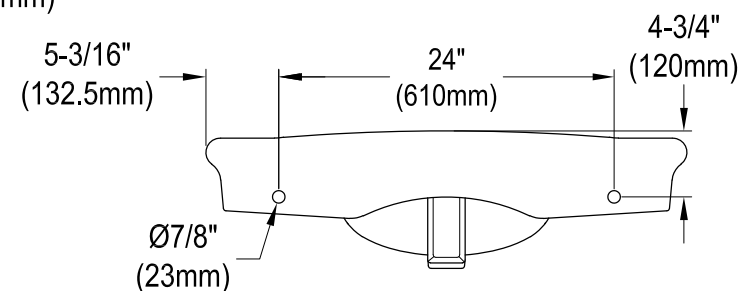

VPB3510

Wall Mount Pedestal Sink

Sink Section A-A

Sink Back View