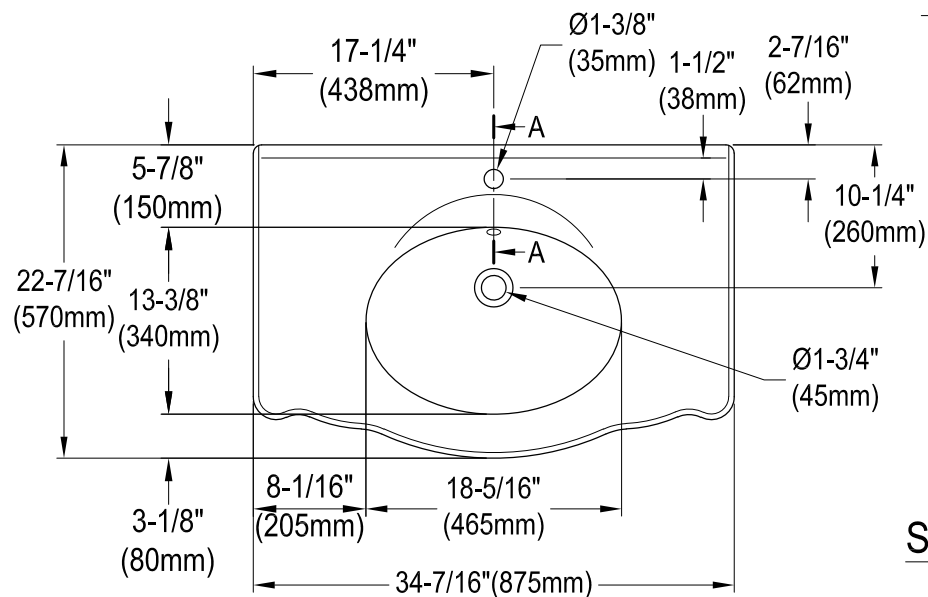

VPB3510

Wall Mount Pedestal Sink

Sink Section A-A

Sink Back View