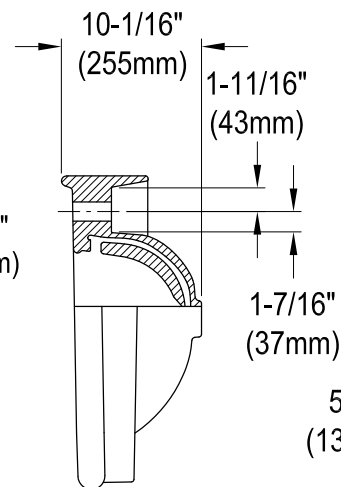

VPB3510

Wall Mount Pedestal Sink

Sink Section A-A

Sink Back View