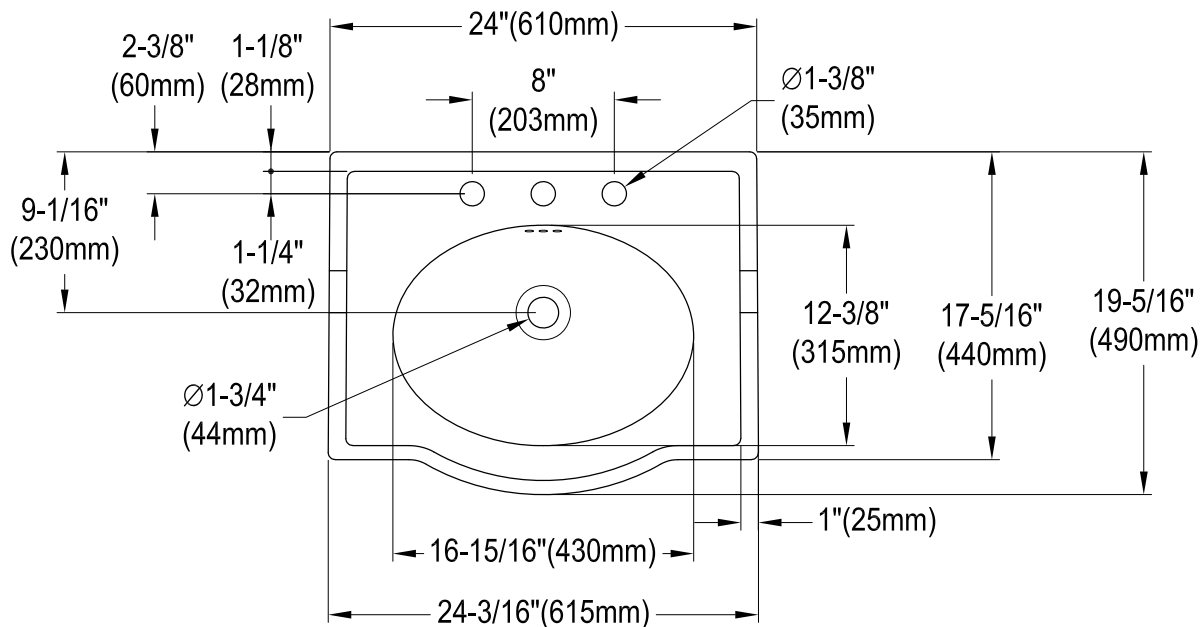

## Wall Mount Pedestal Sink

Sink Back View

### Drain Hole Size (Scale 2:1)