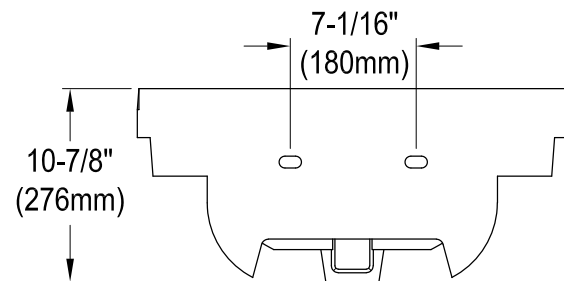

## Wall Mount Pedestal Sink

Sink Back View

### Drain Hole Size (Scale 2:1)