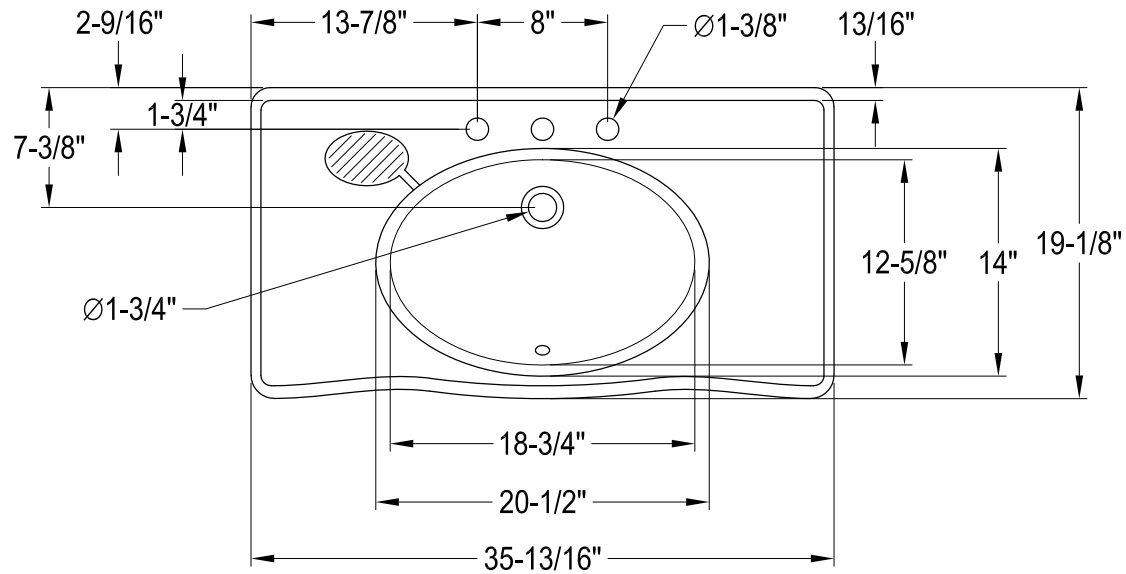

# VPB28140W80,1,6,7,8

Console Sink with Stainless Steel Legs

Sink Back View