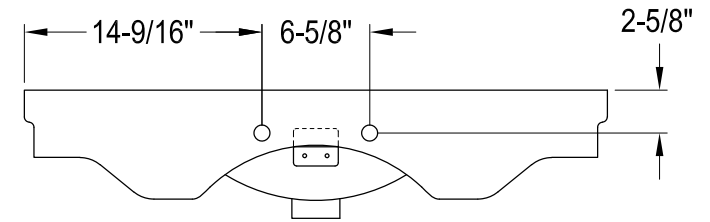

# VPB28140W80,1,6,7,8

Console Sink with Stainless Steel Legs

Sink Back View