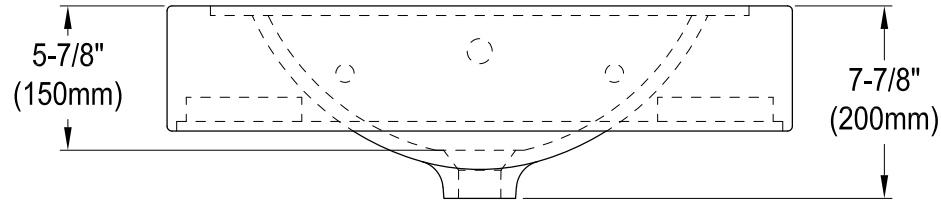

VPB2268B

26" Ceramic Console Sink Top

Back View