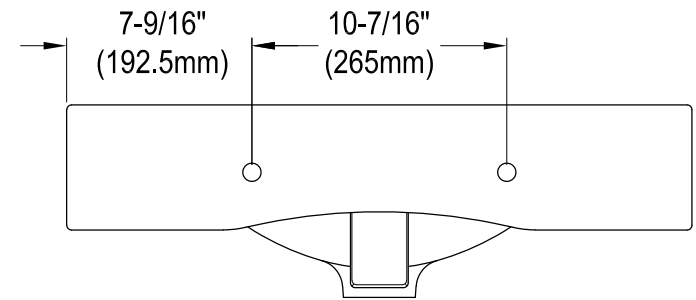

VPB2268B

26" Ceramic Console Sink Top

Back View