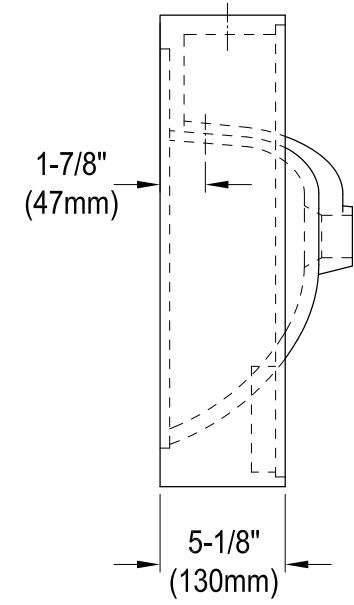

VPB2268B

26" Ceramic Console Sink Top

Back View