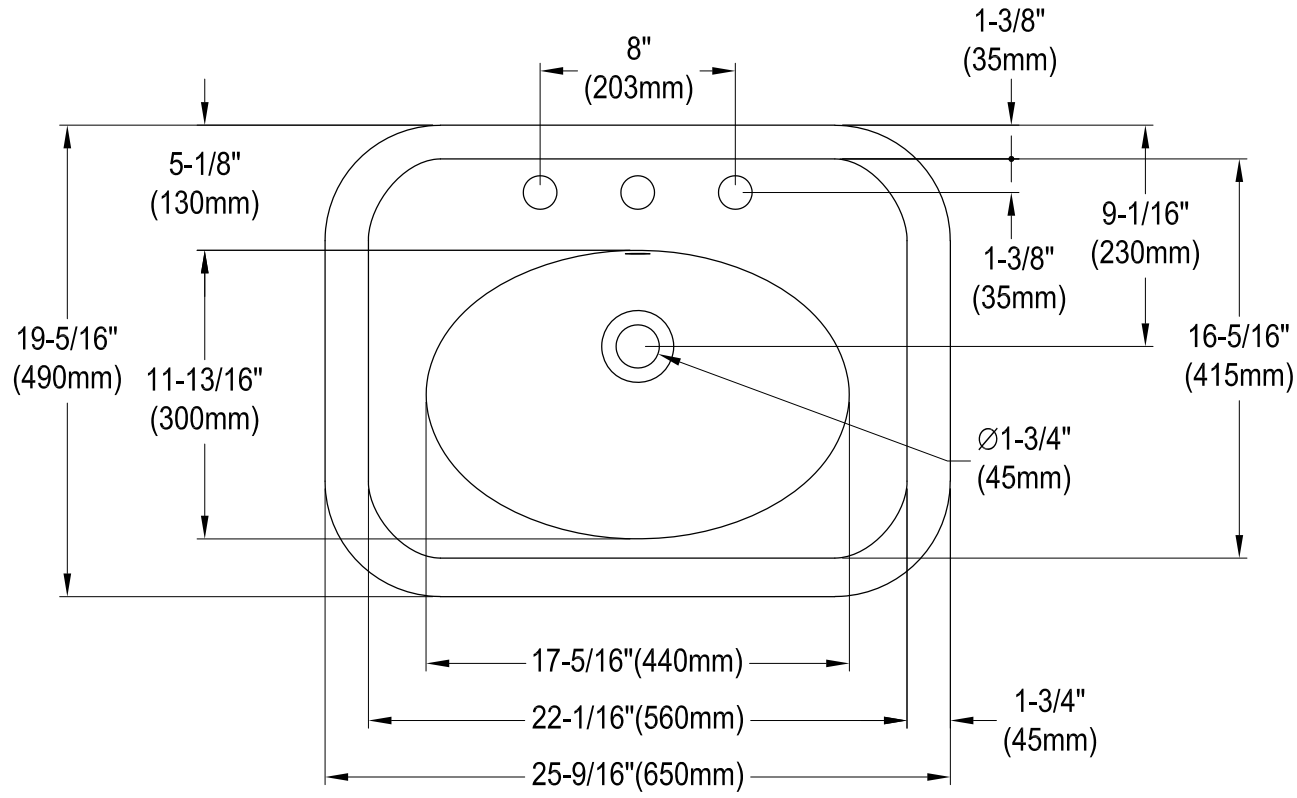

VPB2268B

26" Ceramic Console Sink Top

Back View