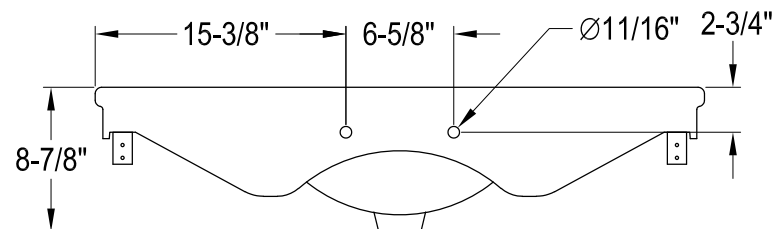

VPB1370,1,2,5,6,7,8ST

37" Ceramic Console Sink With Stainless Steel Legs

Sink Back View