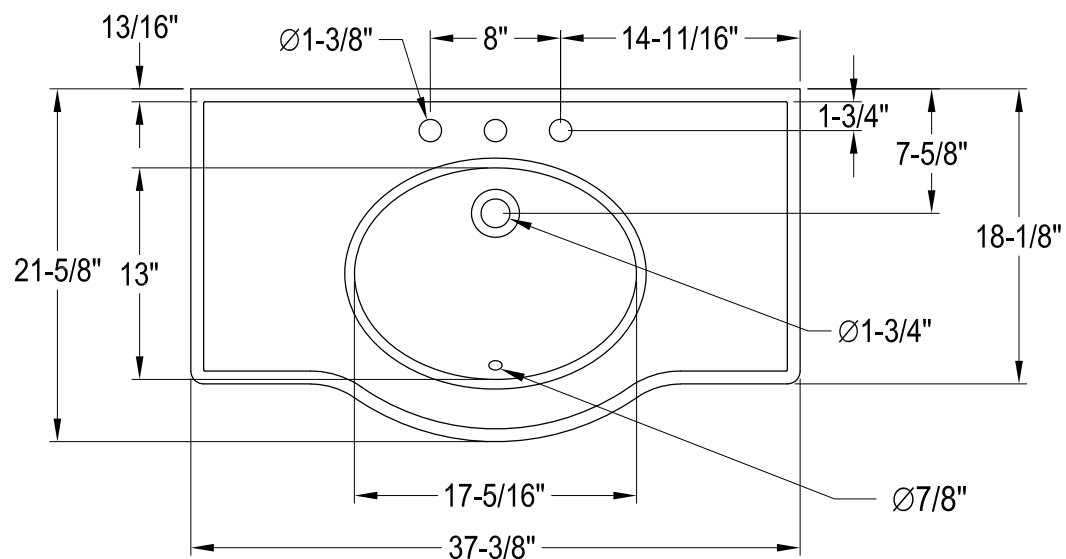

VPB1370,1,2,5,6,7,8ST

37" Ceramic Console Sink With Stainless Steel Legs

Sink Back View